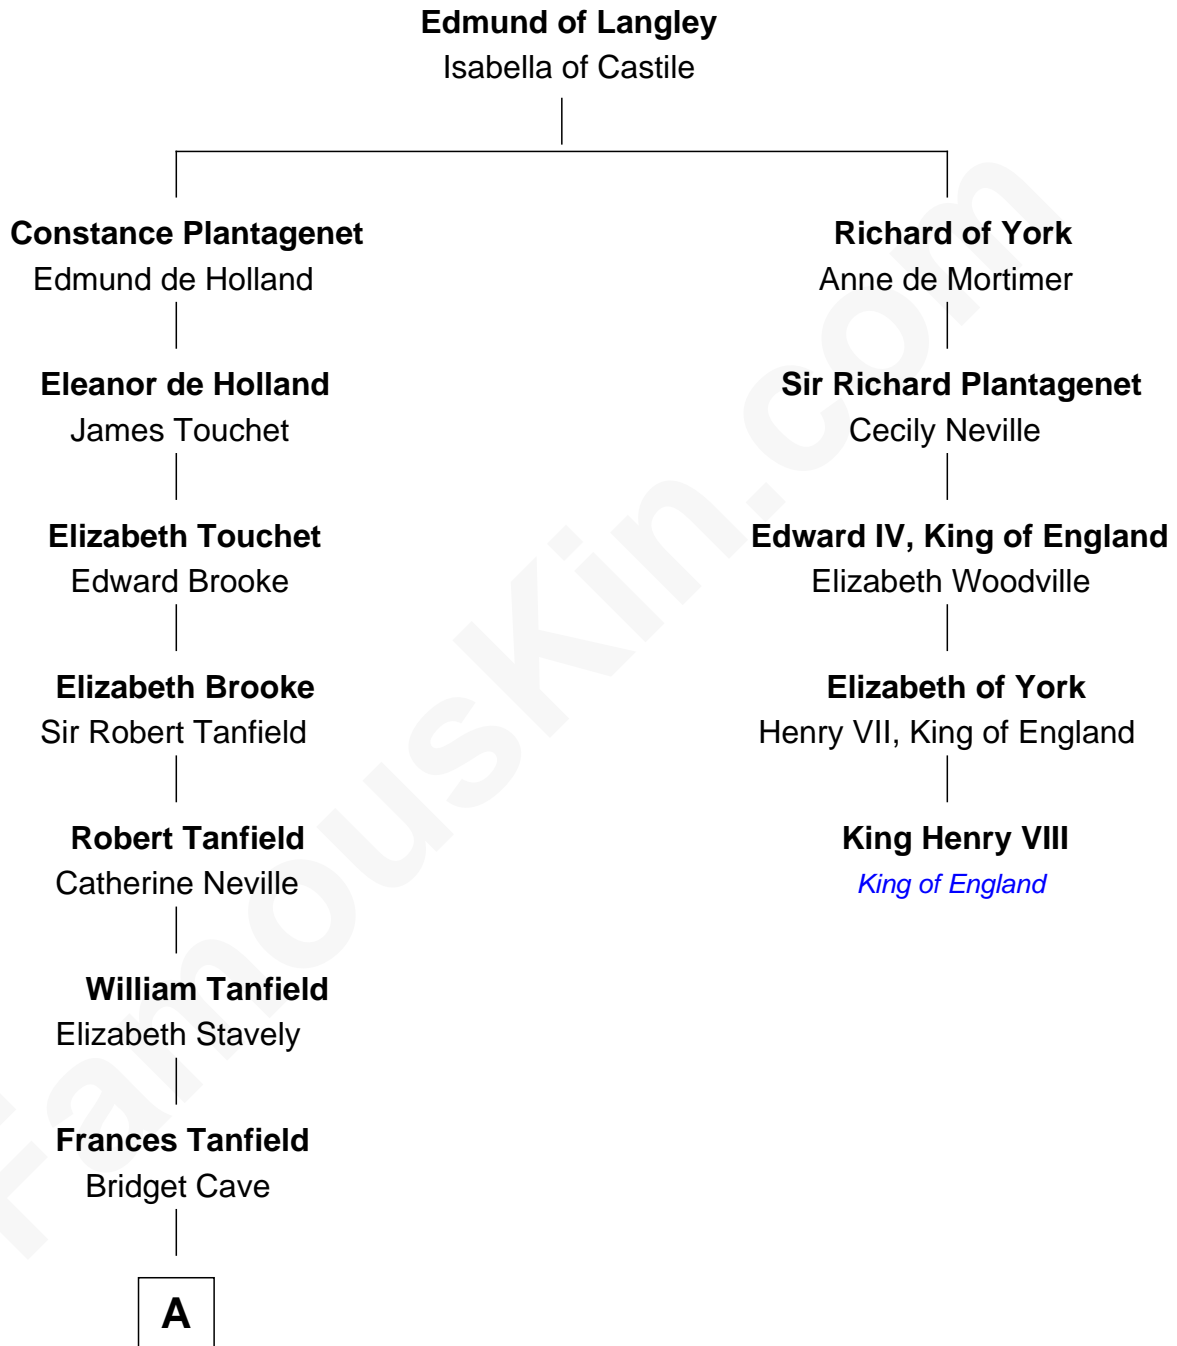

FamousKin.com Relationship Chart of

General Robert E. Lee

Confederate Army - U.S. Civil War

4th cousin 12 times removed of

King Henry VIII

King of England

A

Anne Tanfield
Clement Vincent

Elizabeth Vincent
Richard Lane

Dorothy Lane
William Randolph

Richard Randolph
Elizabeth Ryland

Col. William Randolph
Mary Isham

Elizabeth Randolph
Richard Bland

Mary Bland
Henry Lee

Col. Henry Lee
Lucy Grymes