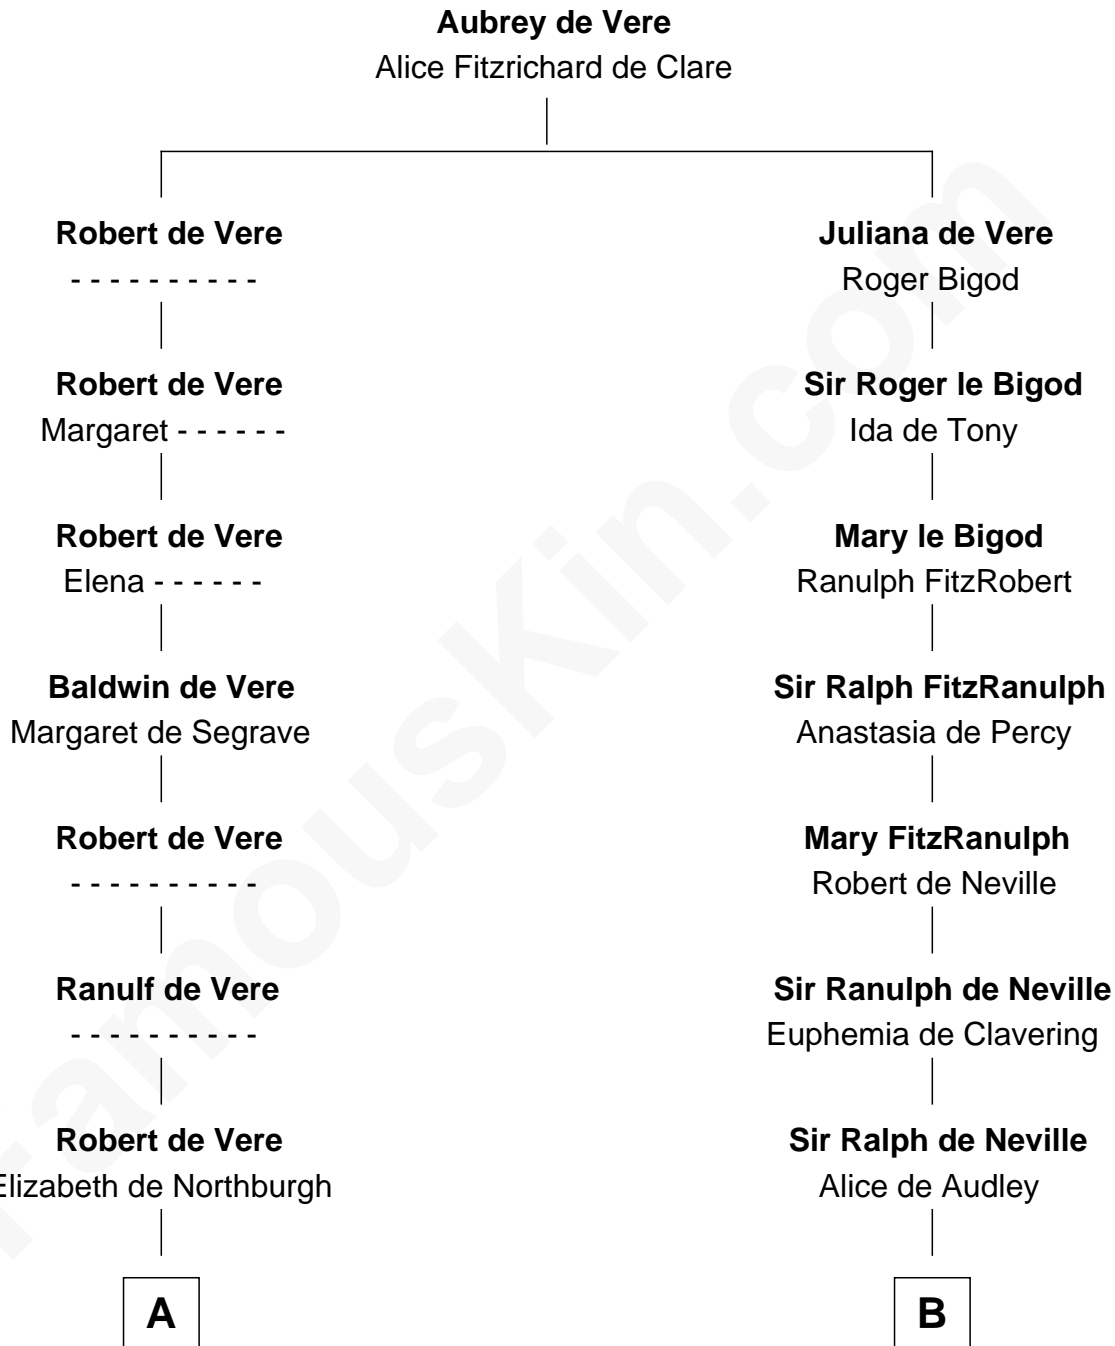

FamousKin.com Relationship Chart of

General Robert E. Lee

Confederate Army - U.S. Civil War

12th cousin 9 times removed of

King Henry VIII

King of England

C

Elizabeth Randolph

Richard Bland

Mary Bland

Henry Lee

Col. Henry Lee

Lucy Grymes

Maj. Gen. Henry Lee

Anne Hill Carter

General Robert E. Lee