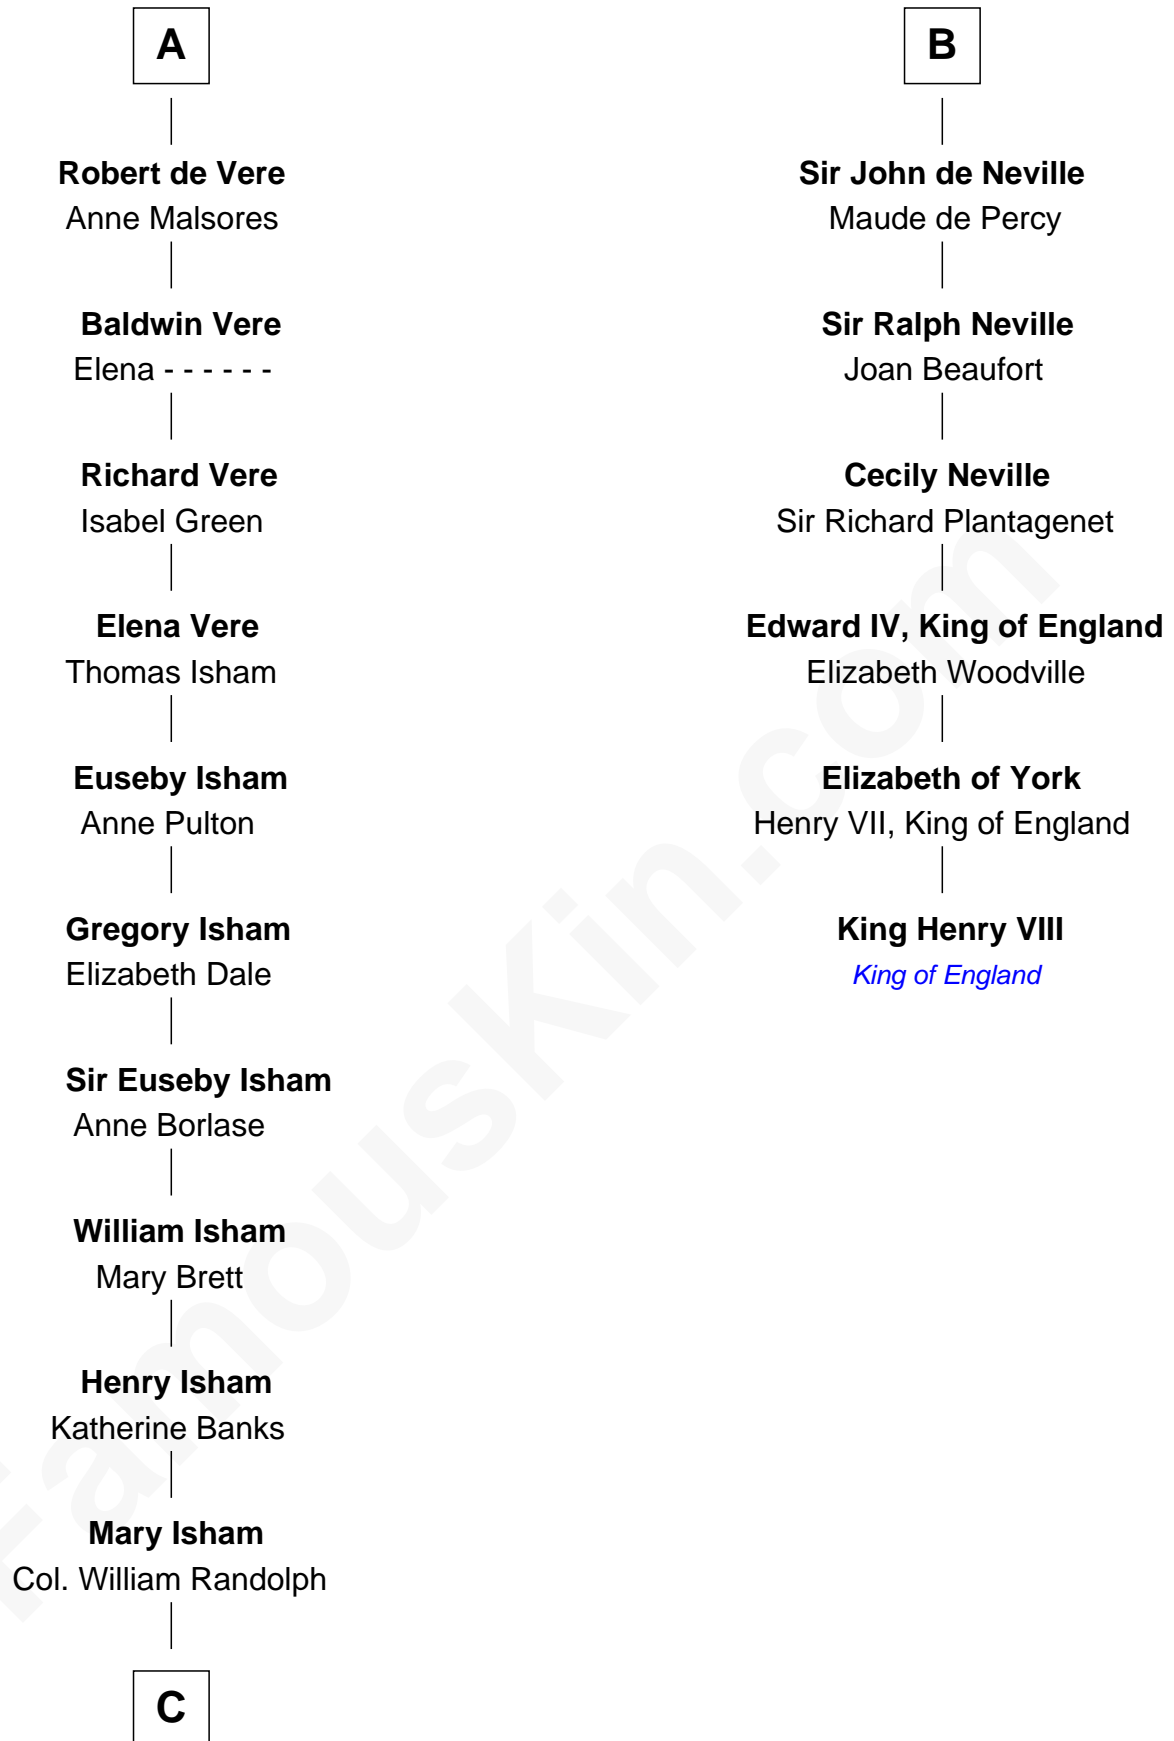

FamousKin.com Relationship Chart of

General Robert E. Lee

Confederate Army - U.S. Civil War

12th cousin 9 times removed of

King Henry VIII

King of England

C

Elizabeth Randolph

Richard Bland

Mary Bland

Henry Lee

Col. Henry Lee

Lucy Grymes

Maj. Gen. Henry Lee

Anne Hill Carter

General Robert E. Lee