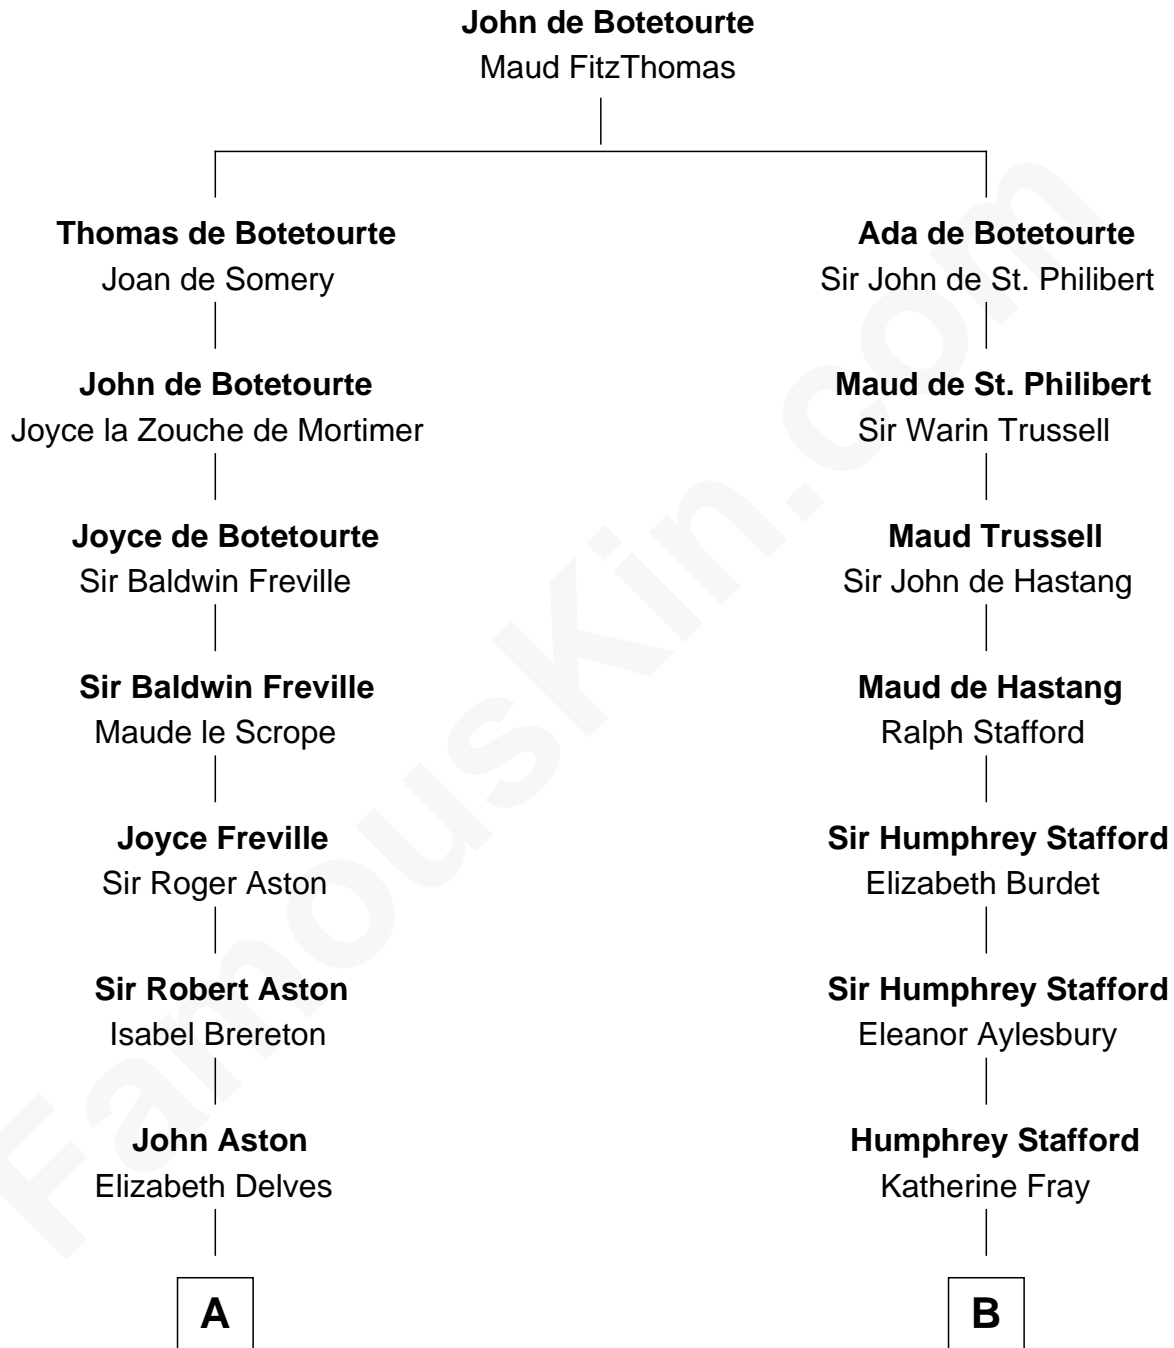

FamousKin.com Relationship Chart of

General Robert E. Lee

Confederate Army - U.S. Civil War

17th cousin 2 times removed of

Samuel Ward King

15th Governor of Rhode Island

C

Col. Henry Lee

Lucy Grymes

Maj. Gen. Henry Lee

Anne Hill Carter

General Robert E. Lee

Confederate Army - U.S. Civil War

FamousKin.com