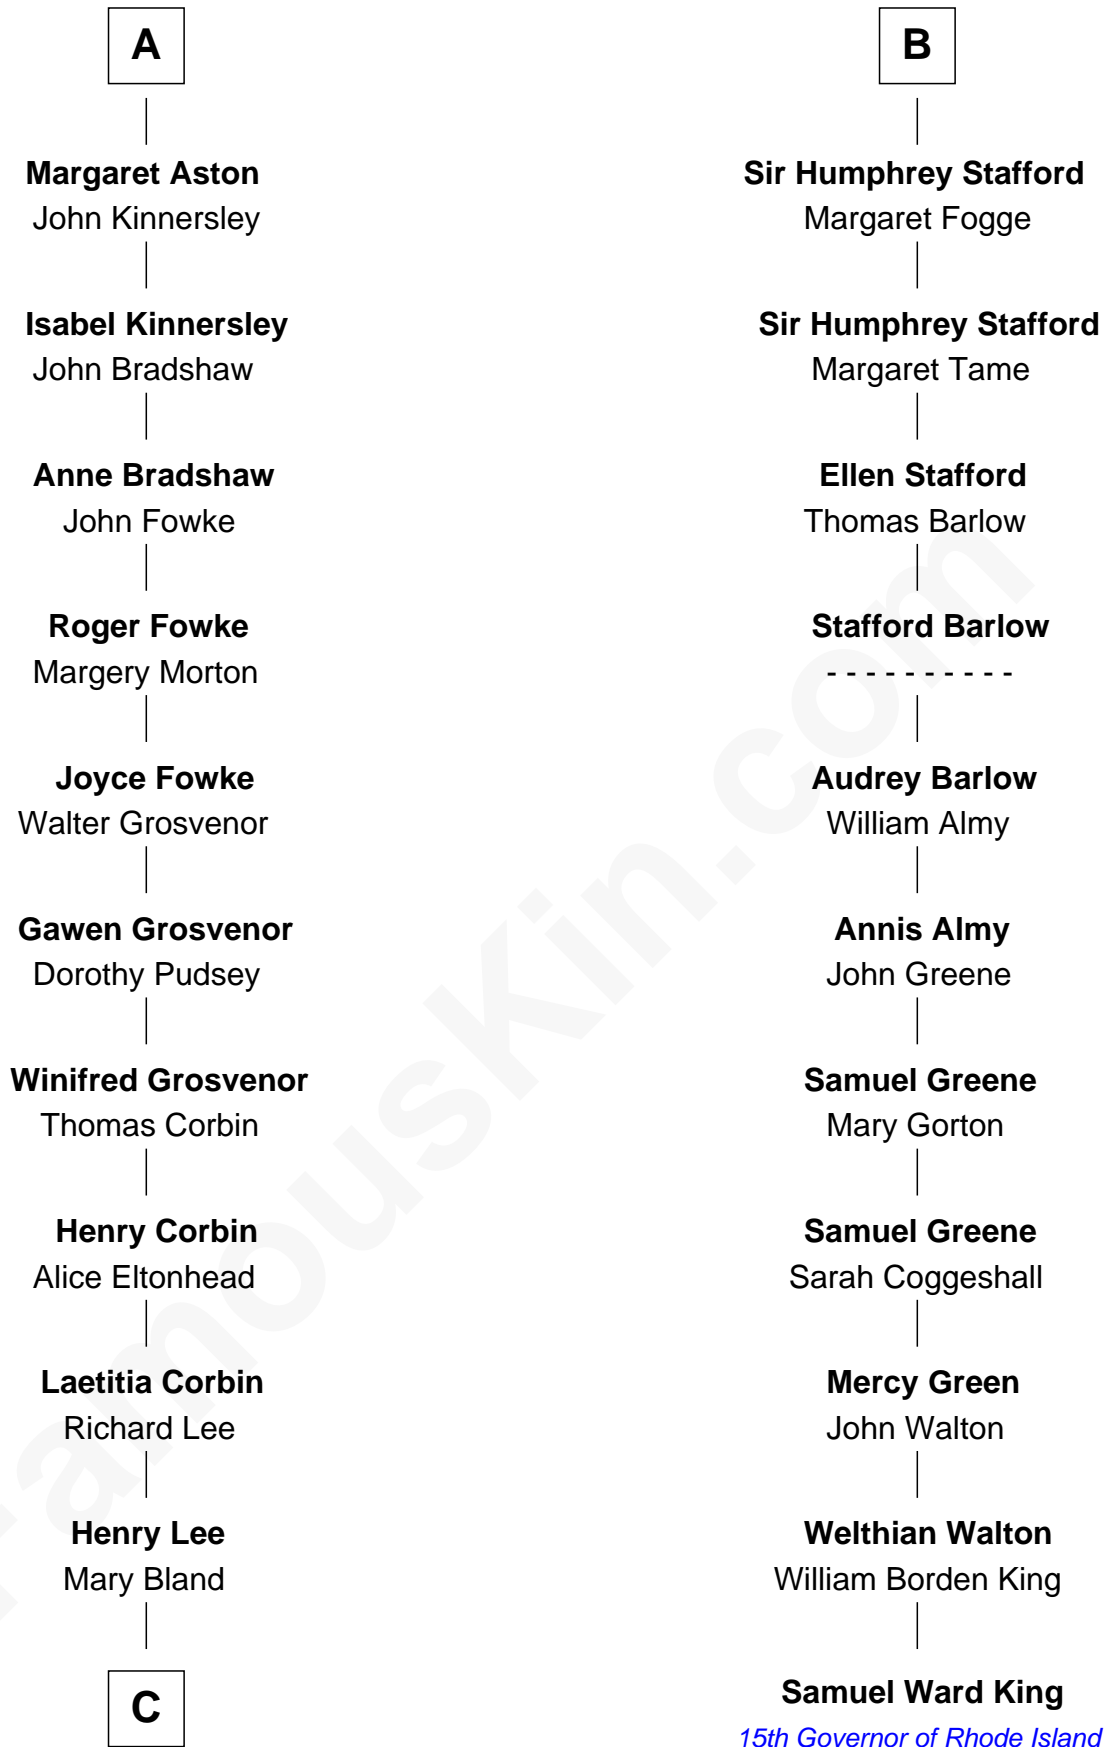

FamousKin.com Relationship Chart of

General Robert E. Lee

Confederate Army - U.S. Civil War

17th cousin 2 times removed of

Samuel Ward King

15th Governor of Rhode Island

C

Col. Henry Lee

Lucy Grymes

Maj. Gen. Henry Lee

Anne Hill Carter

General Robert E. Lee

Confederate Army - U.S. Civil War

FamousKin.com