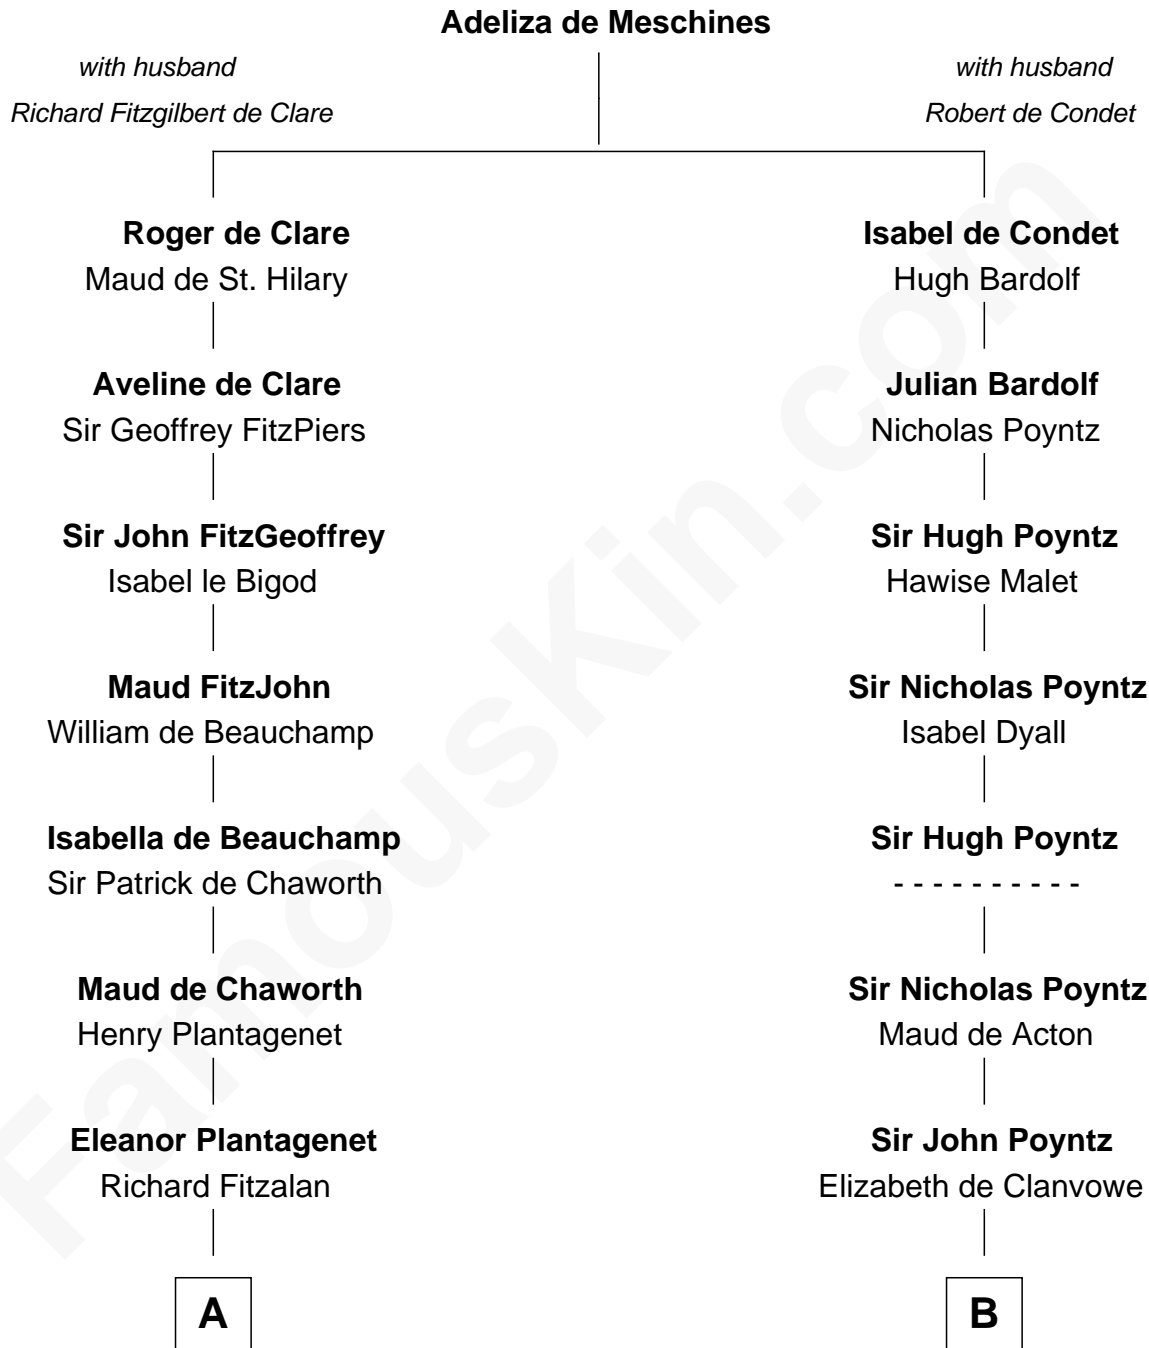

# FamousKin.com Relationship Chart of

**General Robert E. Lee**

*Confederate Army - U.S. Civil War*

21st cousin of

**Samuel Ward King**

*15th Governor of Rhode Island*

**C**

**Laetitia Corbin**

Richard Lee

**Henry Lee**

Mary Bland

**Col. Henry Lee**

Lucy Grymes

**Maj. Gen. Henry Lee**

Anne Hill Carter

**General Robert E. Lee**

*Confederate Army - U.S. Civil War*

**D**

**Samuel Greene**

Mary Gorton

**Samuel Greene**

Sarah Coggeshall

**Mercy Green**

John Walton

**Welthian Walton**

William Borden King

**Samuel Ward King**

*15th Governor of Rhode Island*