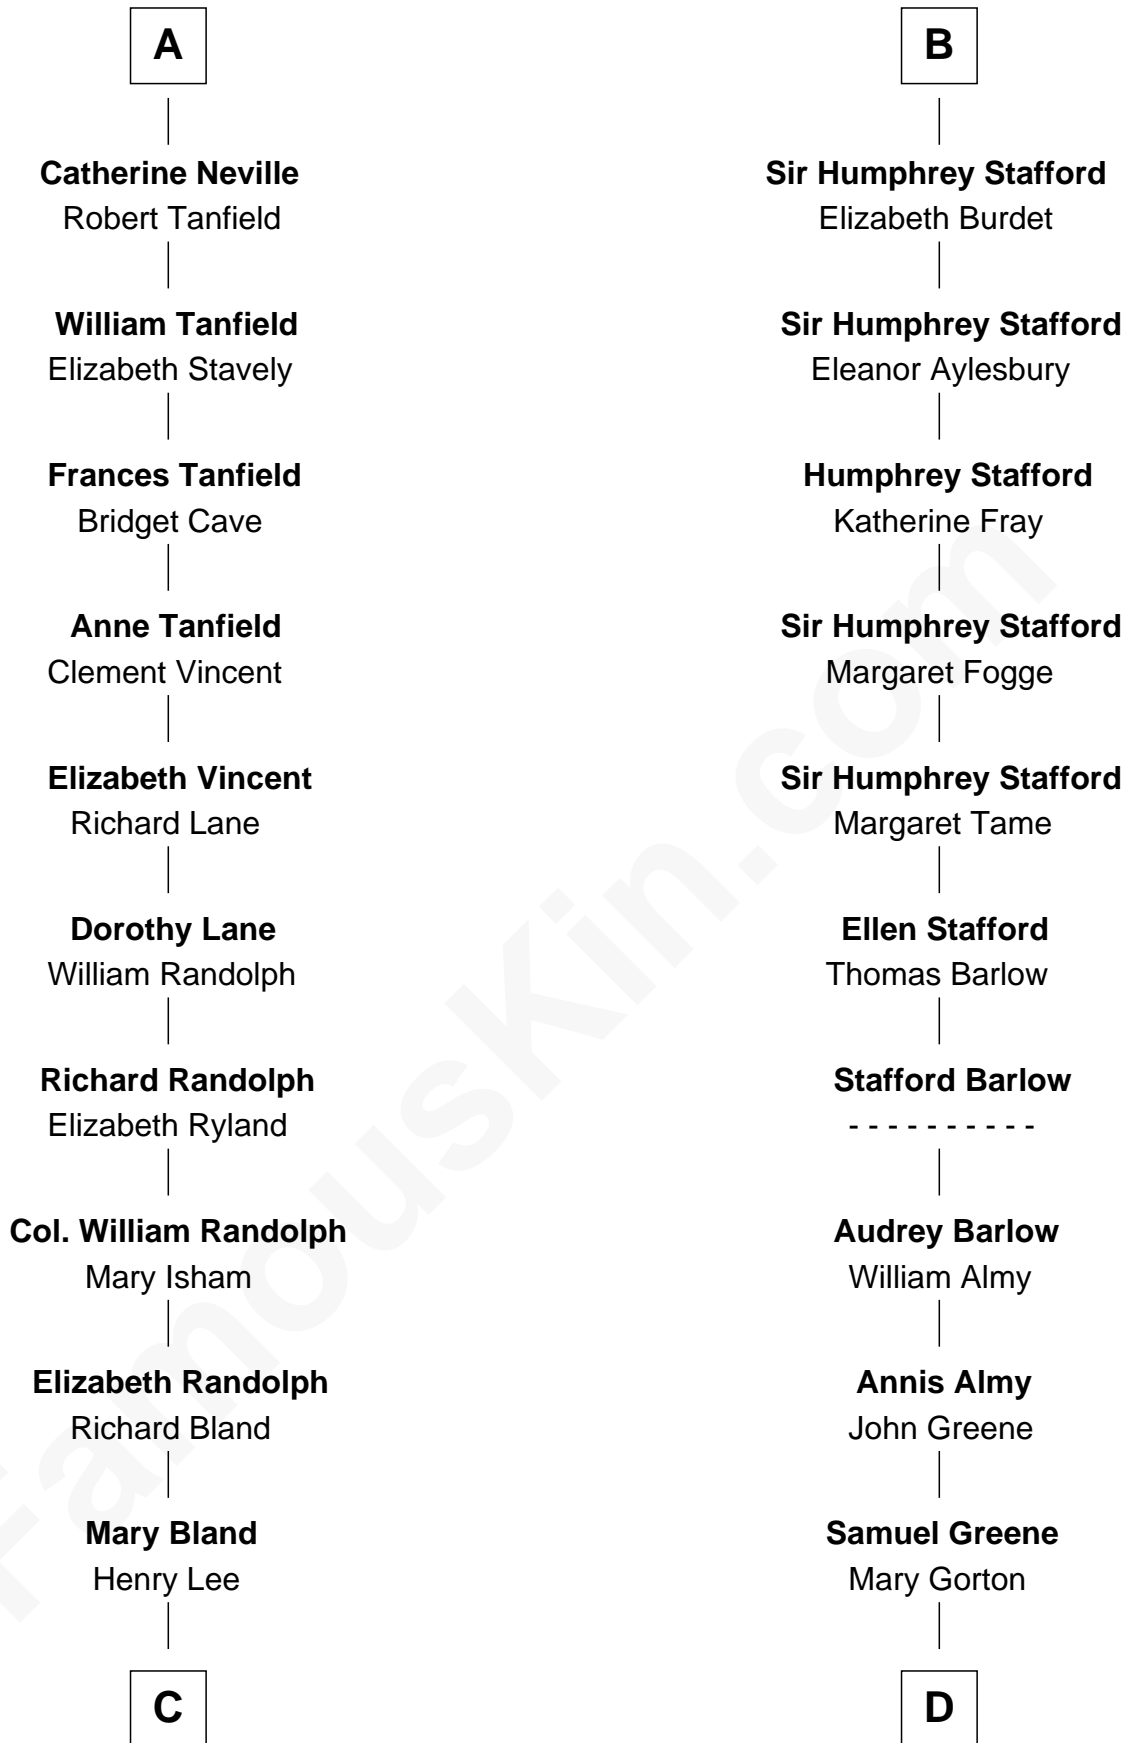

FamousKin.com Relationship Chart of

General Robert E. Lee

Confederate Army - U.S. Civil War

19th cousin 1 time removed of

Samuel Ward King

15th Governor of Rhode Island

C

Col. Henry Lee

Lucy Grymes

Maj. Gen. Henry Lee

Anne Hill Carter

General Robert E. Lee

Confederate Army - U.S. Civil War

D

Samuel Greene

Sarah Coggeshall

Mercy Green

John Walton

Welthian Walton

William Borden King

Samuel Ward King

15th Governor of Rhode Island