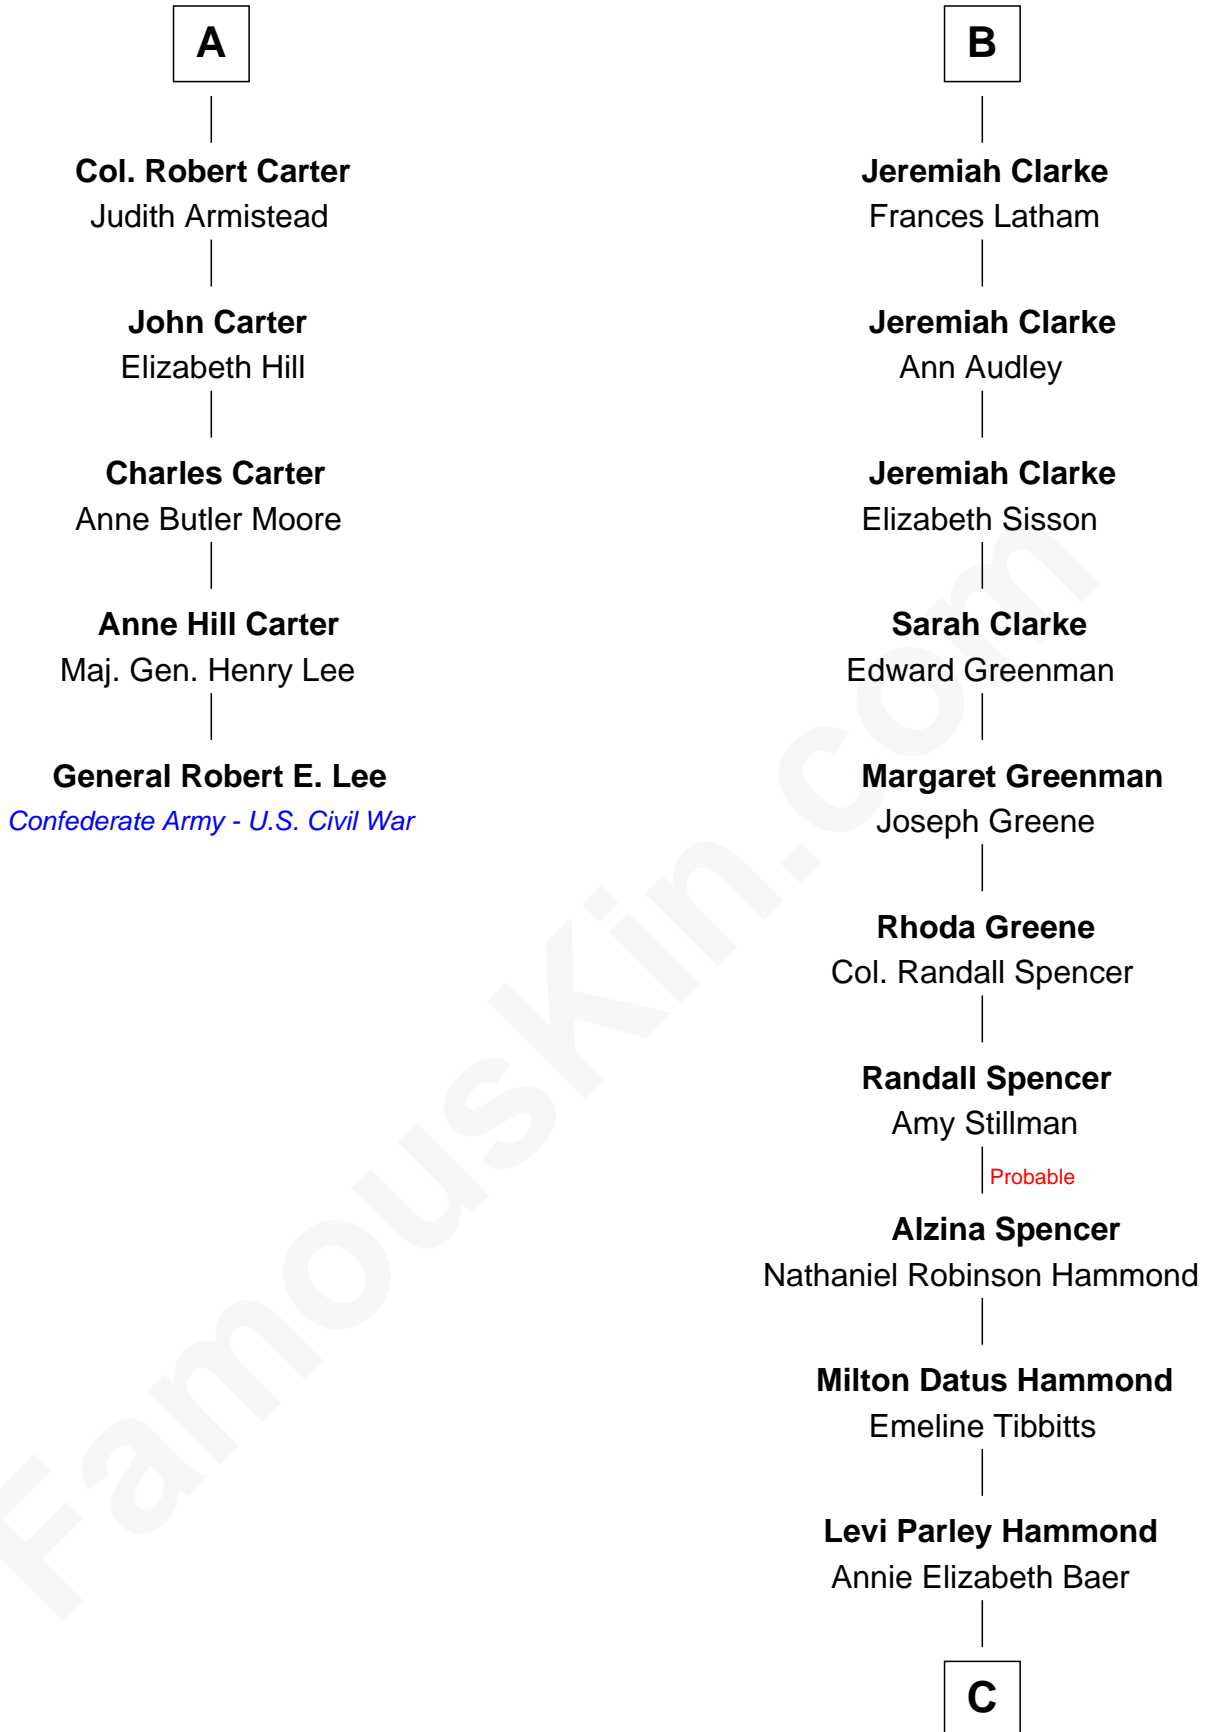

FamousKin.com Relationship Chart of

General Robert E. Lee

Confederate Army - U.S. Civil War

11th cousin 9 times removed of

Amy Adams

Movie Actress

Sir Thomas Blount

Margaret de Gresley