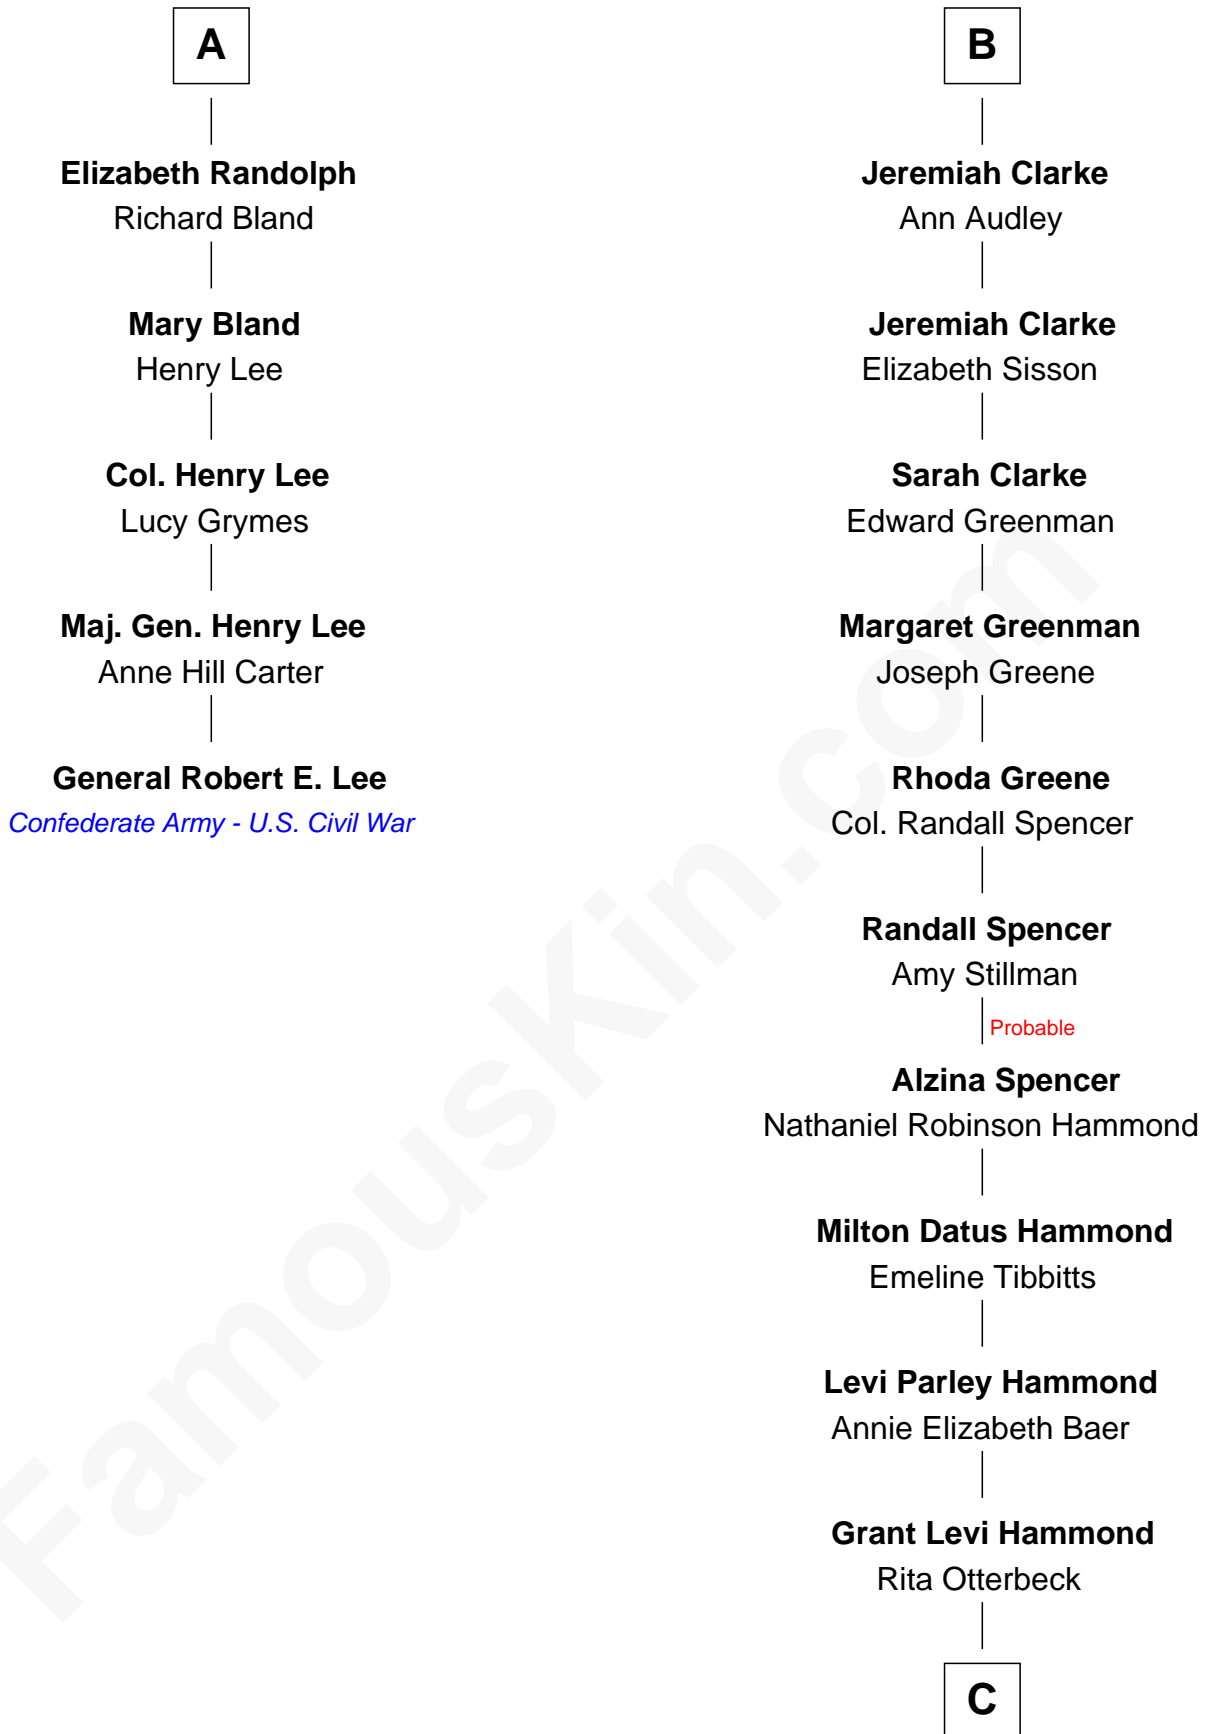

FamousKin.com Relationship Chart of

General Robert E. Lee

Confederate Army - U.S. Civil War

11th cousin 8 times removed of

Amy Adams

Movie Actress

Richard Vere

Isabel Green

C

Colleen Hammond
Joseph Hugh Hicken

Kathryn Hicken
Richard Kent Adams

Amy Adams
Movie Actress

FamousKin.com