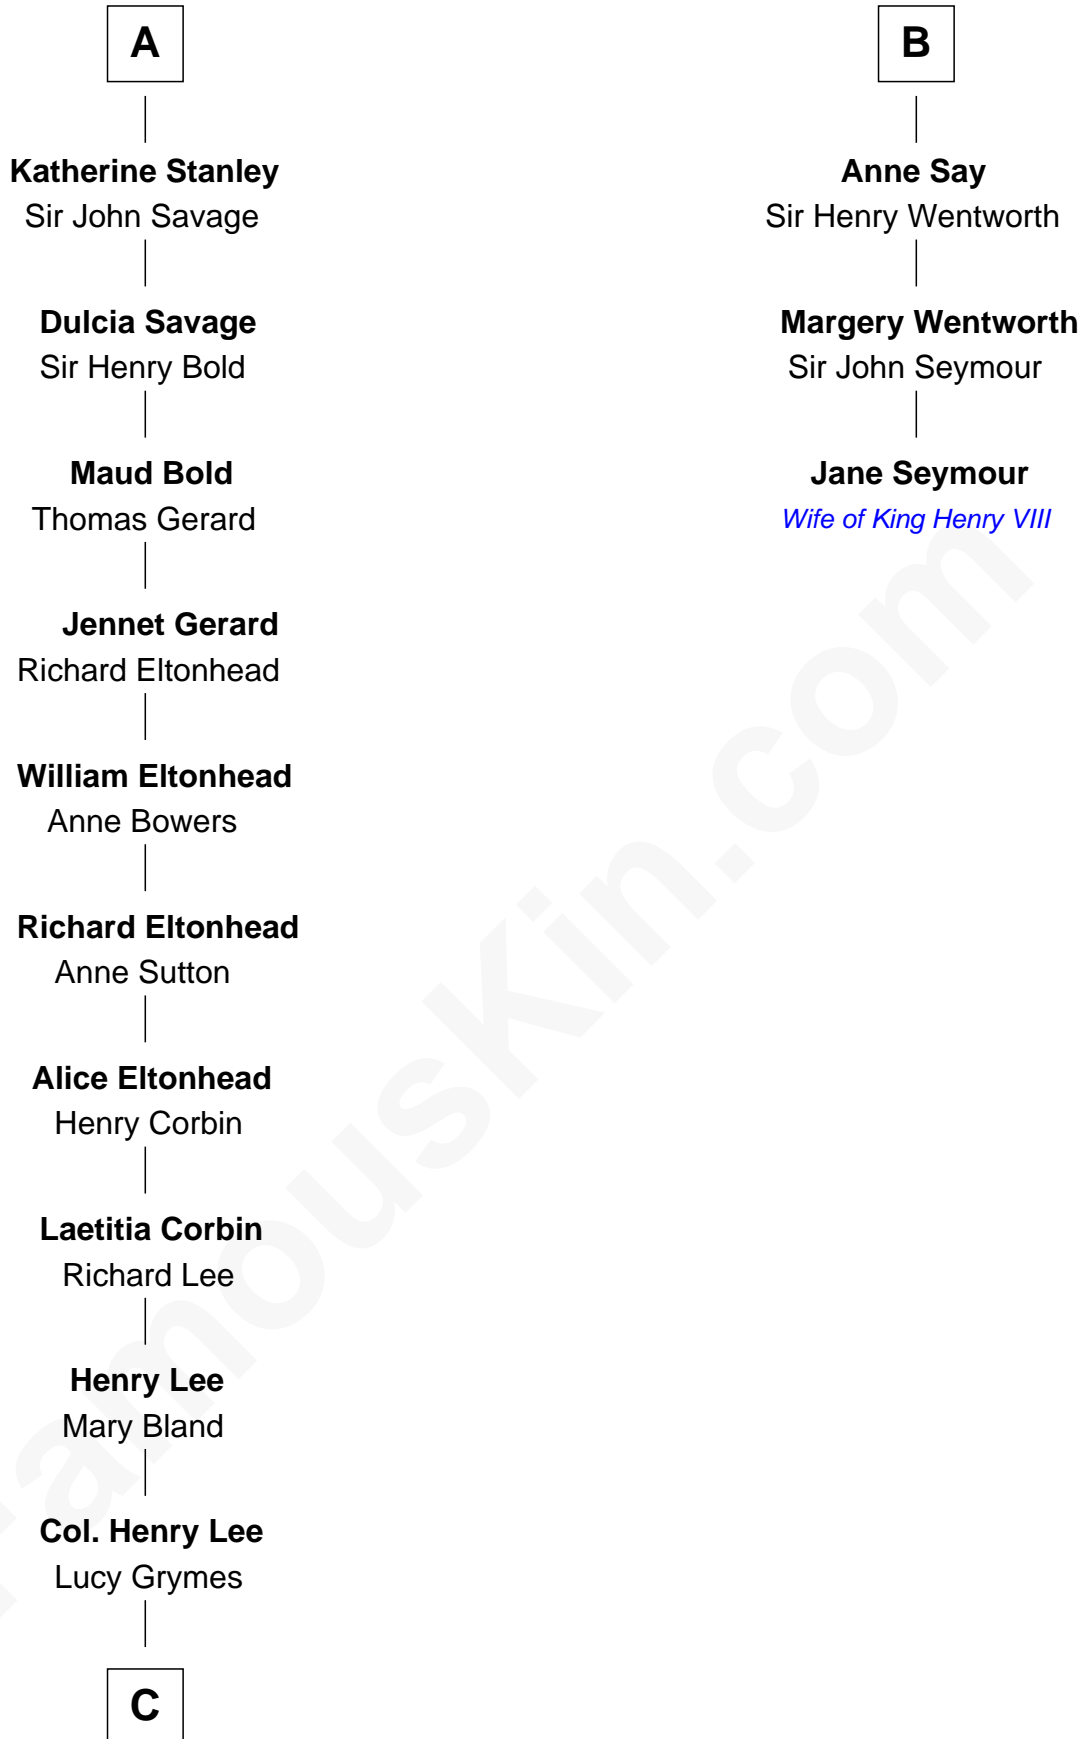

# FamousKin.com Relationship Chart of

**General Robert E. Lee**

*Confederate Army - U.S. Civil War*

9th cousin 9 times removed of

**Jane Seymour**

*3rd Wife of King Henry VIII*

**Sir Humphrey de Bohun**

Maud of Eu

Sir John de Verdun

**Maud de Verdun**

Sir John de Grey

**Sir Roger de Grey**

Elizabeth de Hastings

**Sir Reynold de Grey**

Eleanor le Strange

**Ida Grey**

John Cokayne

**Elizabeth Cokayne**

Sir Laurence Cheney

**Elizabeth Cheney**

Sir John Say

**B**

C

—  
**Maj. Gen. Henry Lee**