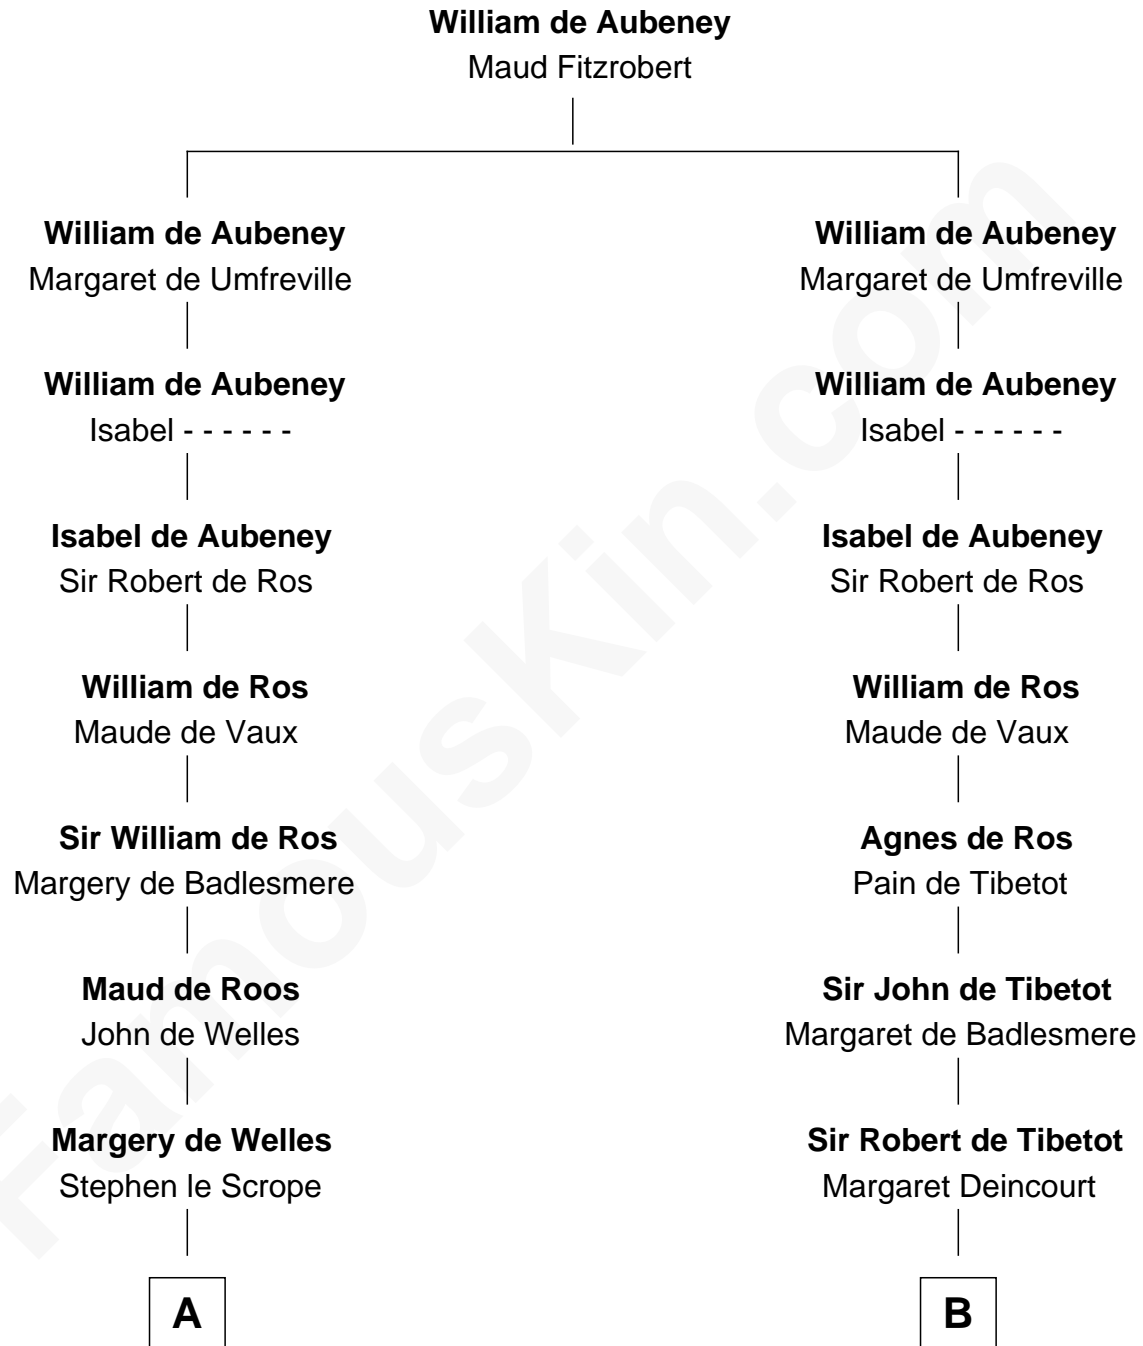

FamousKin.com Relationship Chart of

General Robert E. Lee

Confederate Army - U.S. Civil War

12th cousin 8 times removed of

Jane Seymour

3rd Wife of King Henry VIII

C

Col. Bernard Moore
Anne Catherine Spotswood

Anne Butler Moore
Charles Carter

Anne Hill Carter
Maj. Gen. Henry Lee

General Robert E. Lee
Confederate Army - U.S. Civil War

FamousKin.com