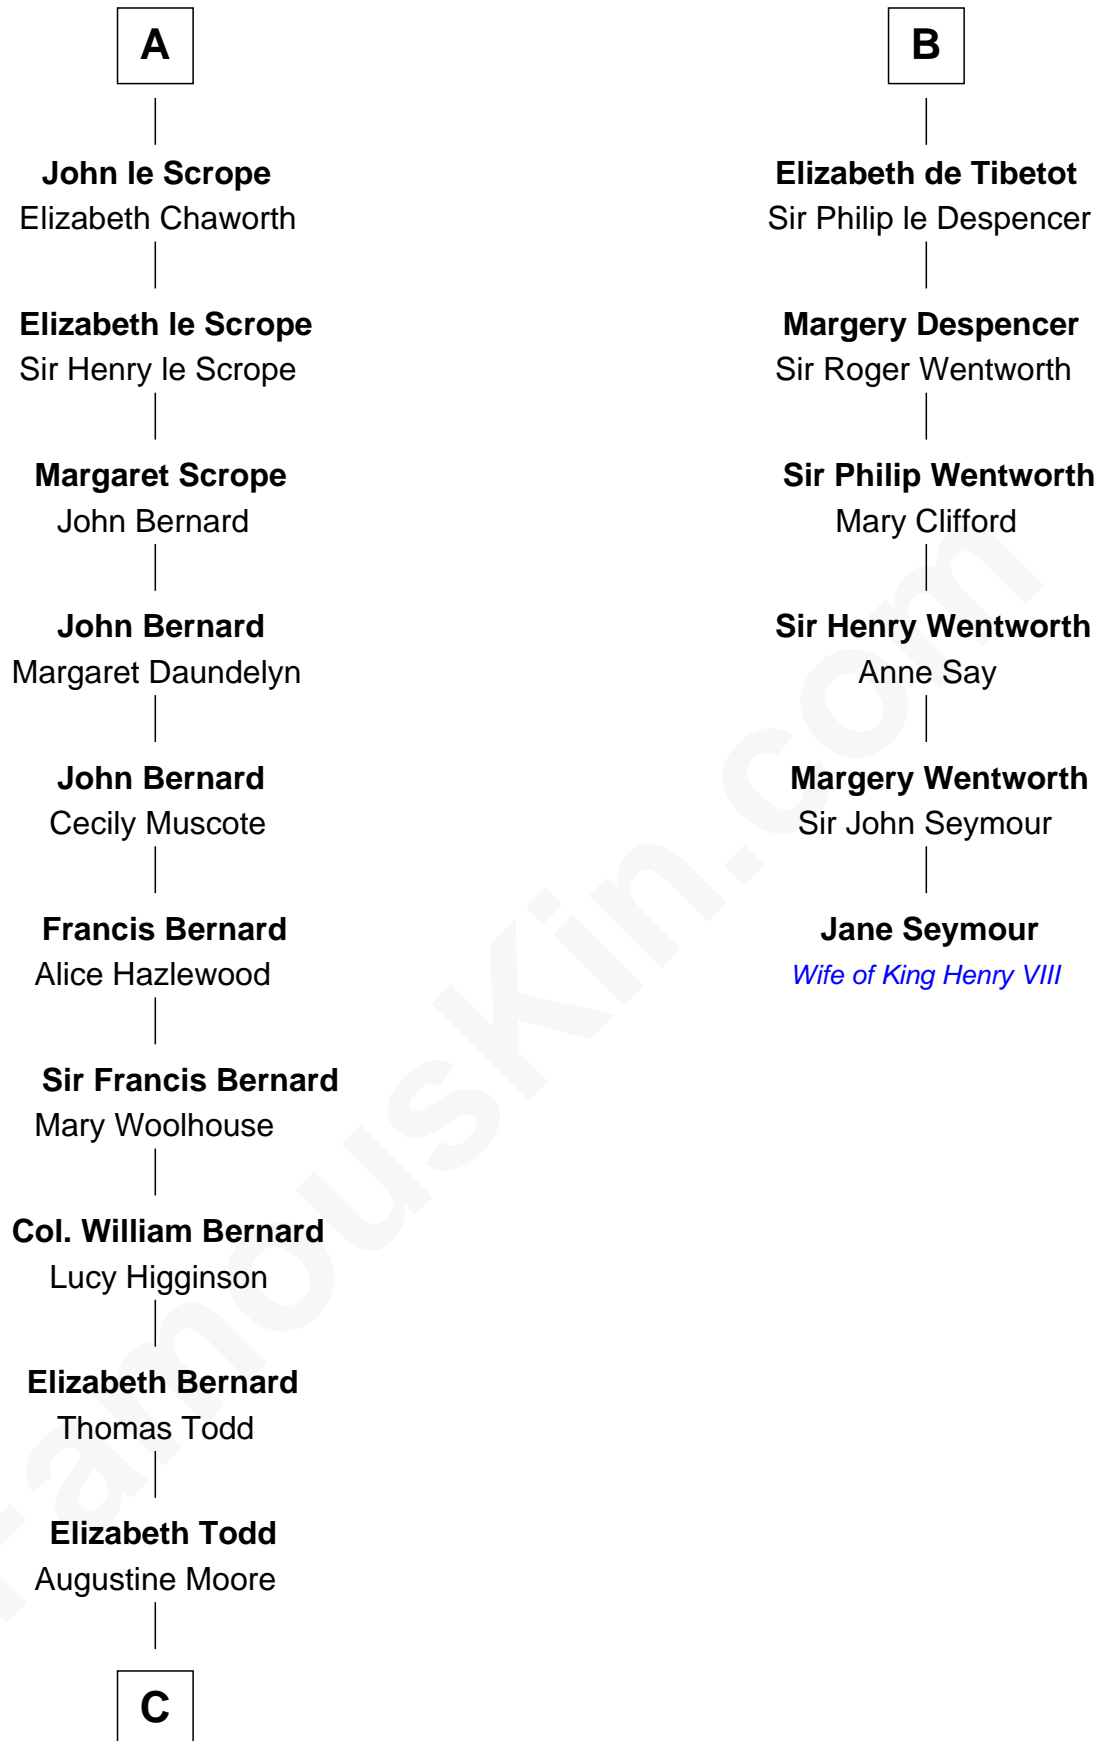

FamousKin.com Relationship Chart of

General Robert E. Lee

Confederate Army - U.S. Civil War

12th cousin 8 times removed of

Jane Seymour

3rd Wife of King Henry VIII

C

Col. Bernard Moore
Anne Catherine Spotswood

Anne Butler Moore
Charles Carter

Anne Hill Carter
Maj. Gen. Henry Lee

General Robert E. Lee
Confederate Army - U.S. Civil War

FamousKin.com