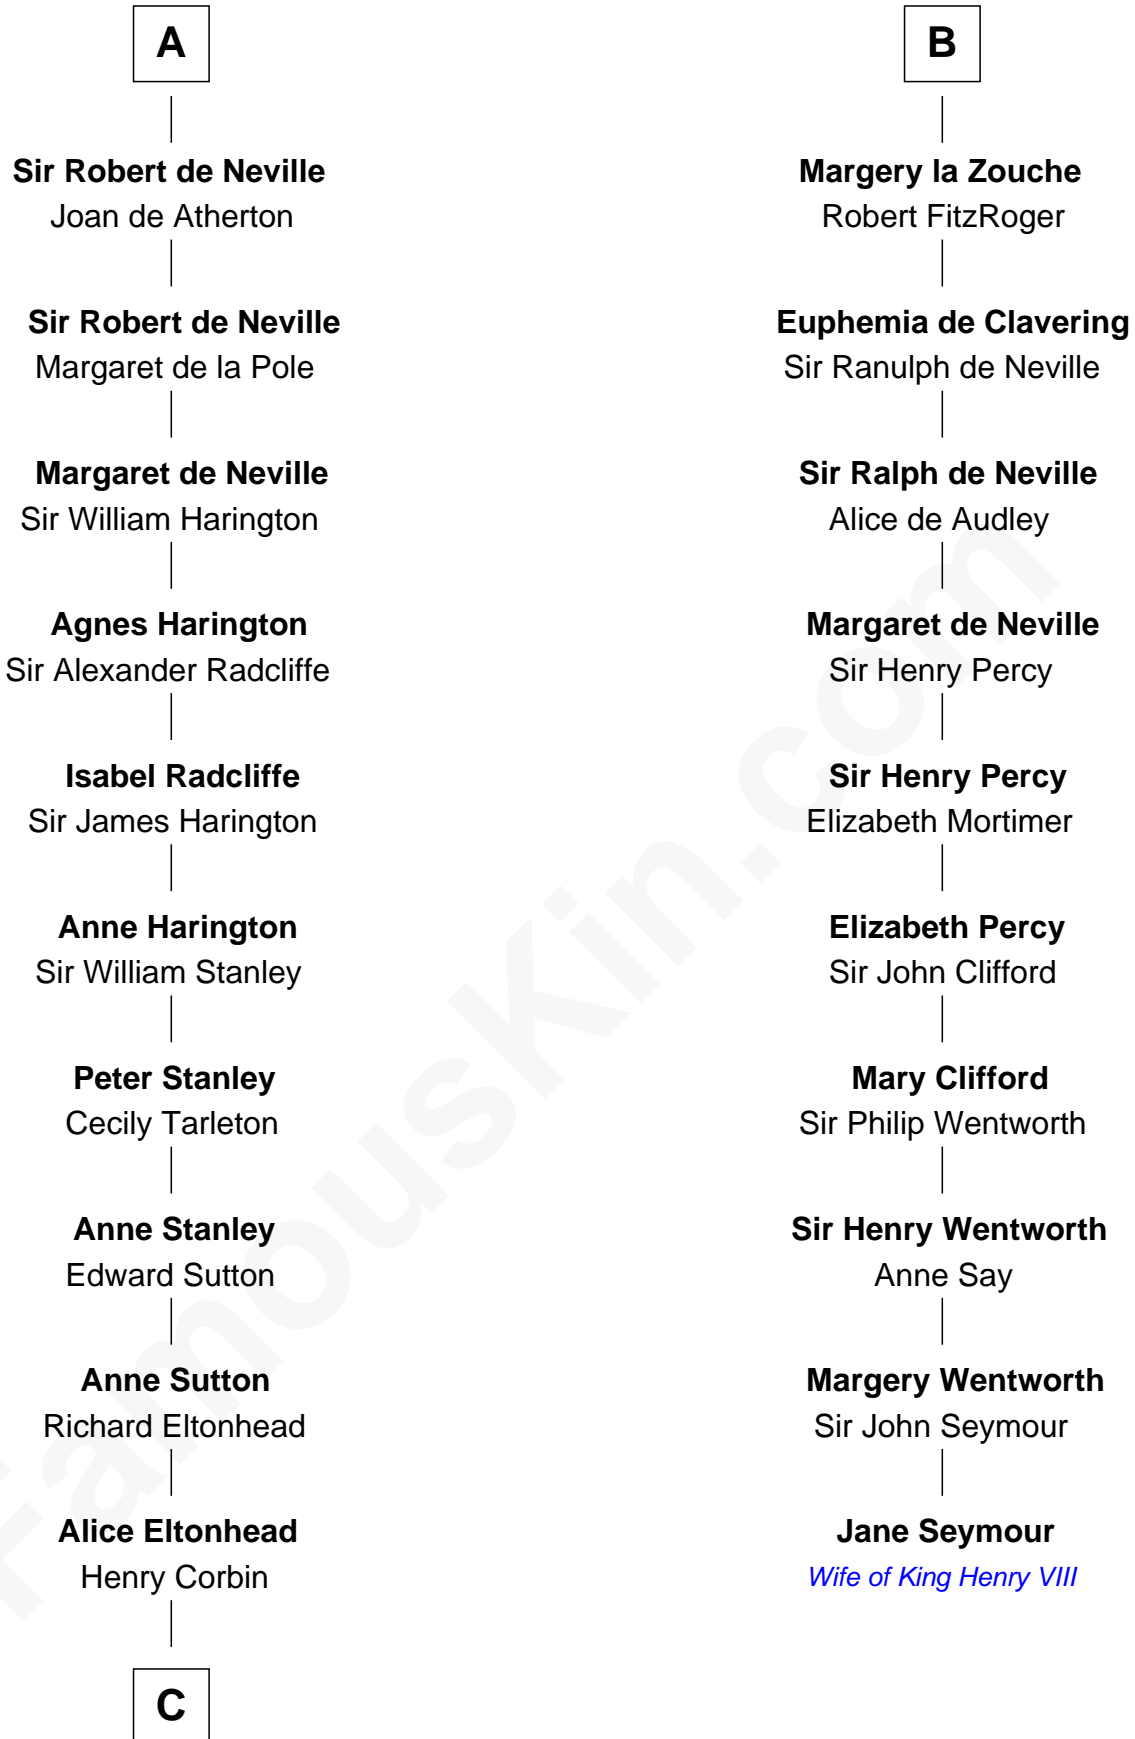

FamousKin.com Relationship Chart of

General Robert E. Lee

Confederate Army - U.S. Civil War

16th cousin 5 times removed of

Jane Seymour

3rd Wife of King Henry VIII

Maldred of Carlisle and Allendale

Edith of Northumbria

C

—
Laetitia Corbin

Richard Lee

—
Henry Lee

Mary Bland

—
Col. Henry Lee

Lucy Grymes

—
Maj. Gen. Henry Lee