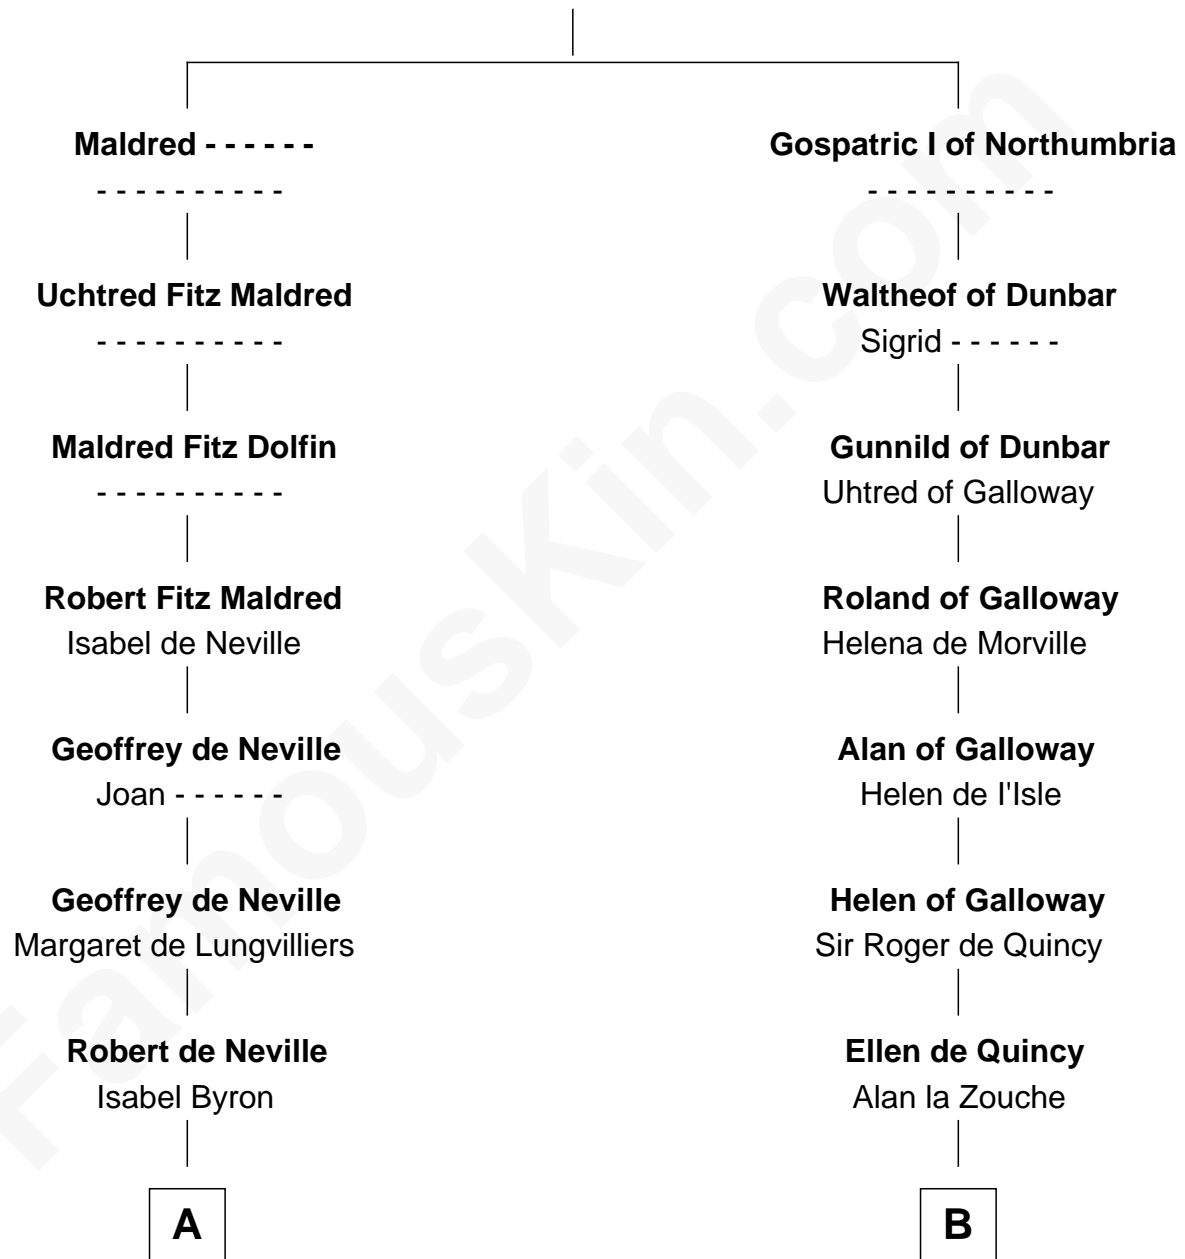

FamousKin.com Relationship Chart of

General Robert E. Lee

Confederate Army - U.S. Civil War

16th cousin 5 times removed of

Jane Seymour

3rd Wife of King Henry VIII

Maldred of Carlisle and Allendale

Edith of Northumbria

C

—
Laetitia Corbin

Richard Lee

—
Henry Lee

Mary Bland

—
Col. Henry Lee

Lucy Grymes

—
Maj. Gen. Henry Lee

Anne Hill Carter

—
General Robert E. Lee

Confederate Army - U.S. Civil War

FamousKin.com