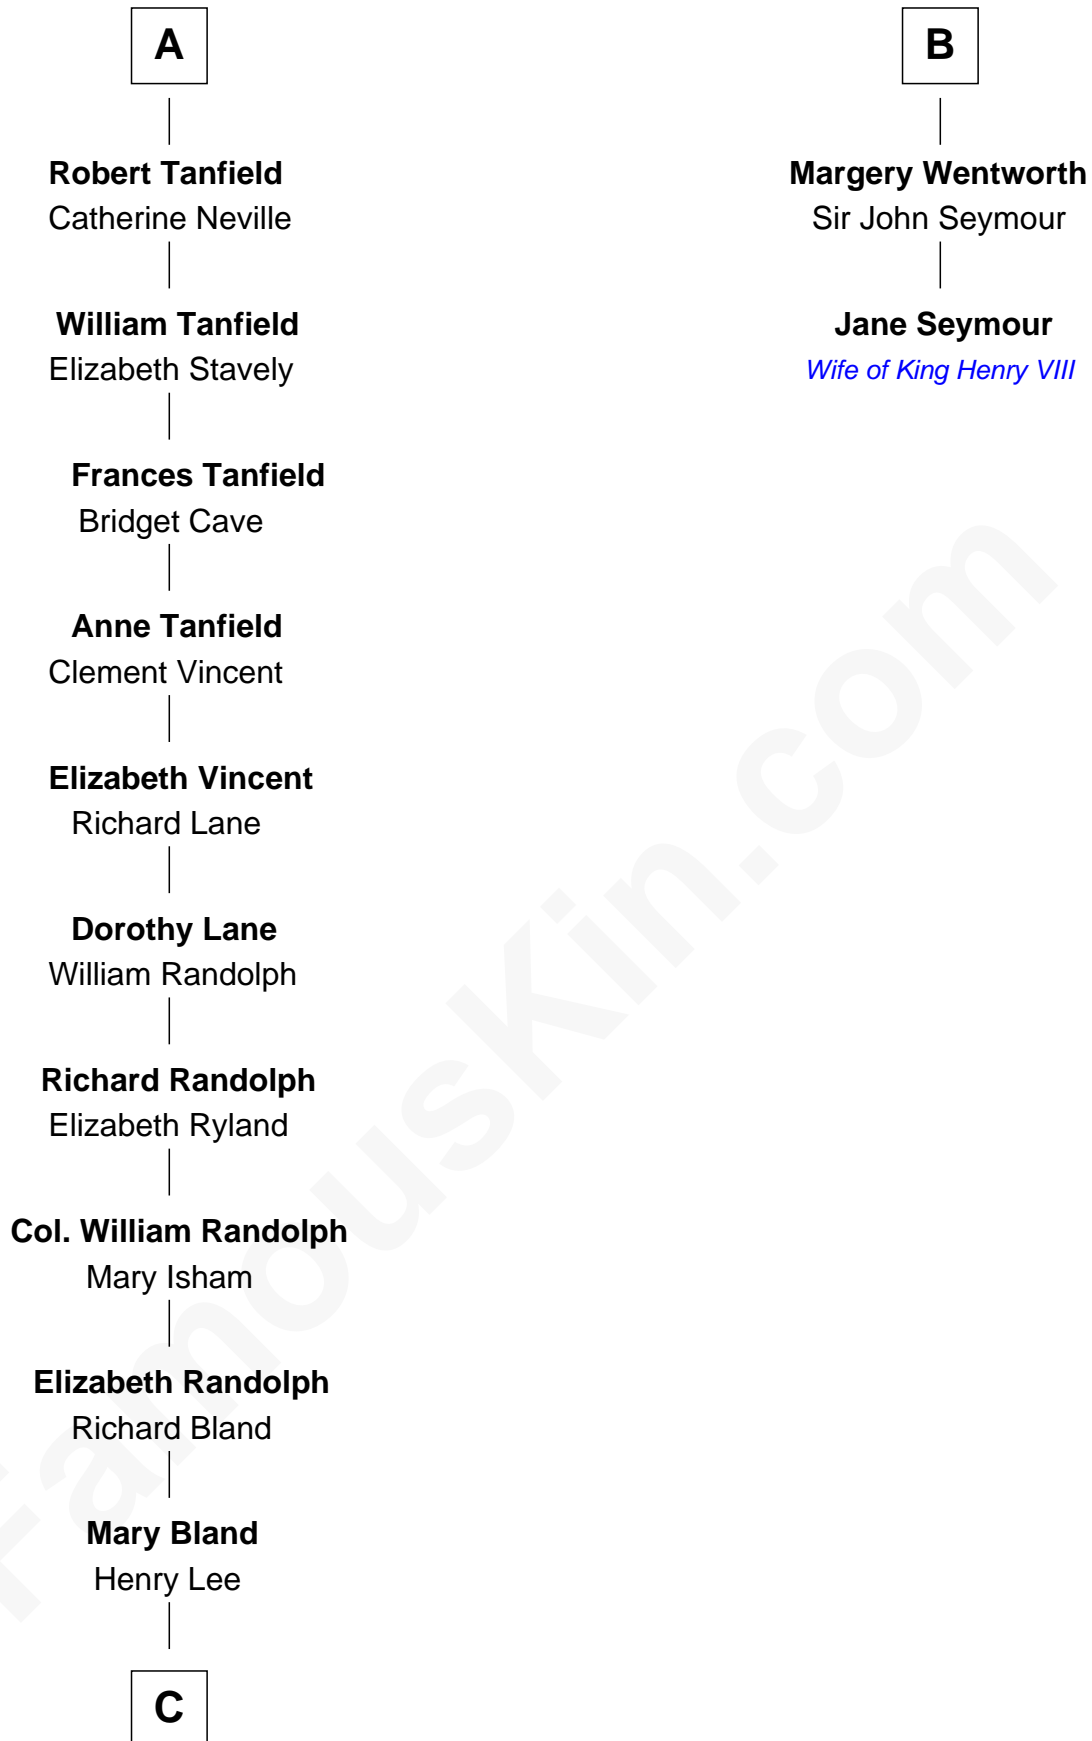

FamousKin.com Relationship Chart of

General Robert E. Lee

Confederate Army - U.S. Civil War

8th cousin 11 times removed of

Jane Seymour

3rd Wife of King Henry VIII

Roger de Mortimer

Joan de Geneville