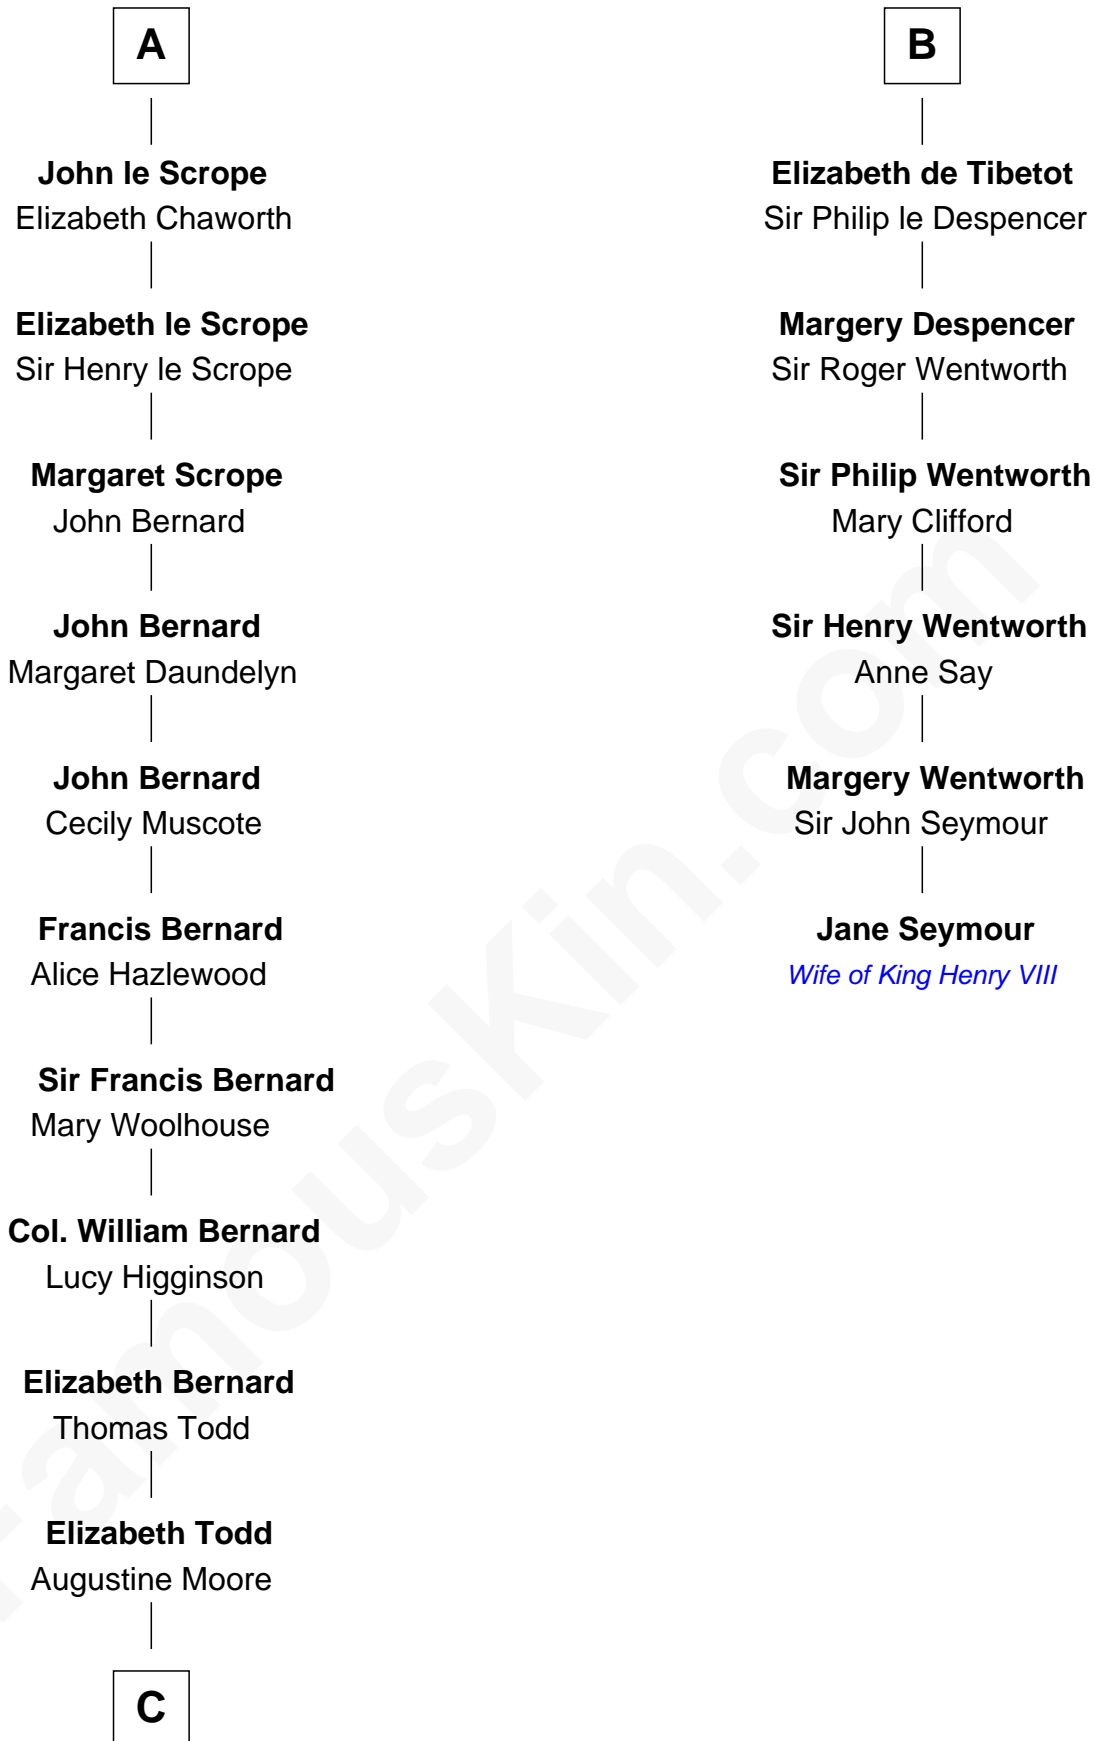

FamousKin.com Relationship Chart of

General Robert E. Lee

Confederate Army - U.S. Civil War

12th cousin 8 times removed of

Jane Seymour

3rd Wife of King Henry VIII

William I, King of Scotland

----- Avenal

C

—
Col. Bernard Moore
Anne Catherine Spotswood

—
Anne Butler Moore
Charles Carter

—
Anne Hill Carter
Maj. Gen. Henry Lee

—
General Robert E. Lee
Confederate Army - U.S. Civil War

FamousKin.com