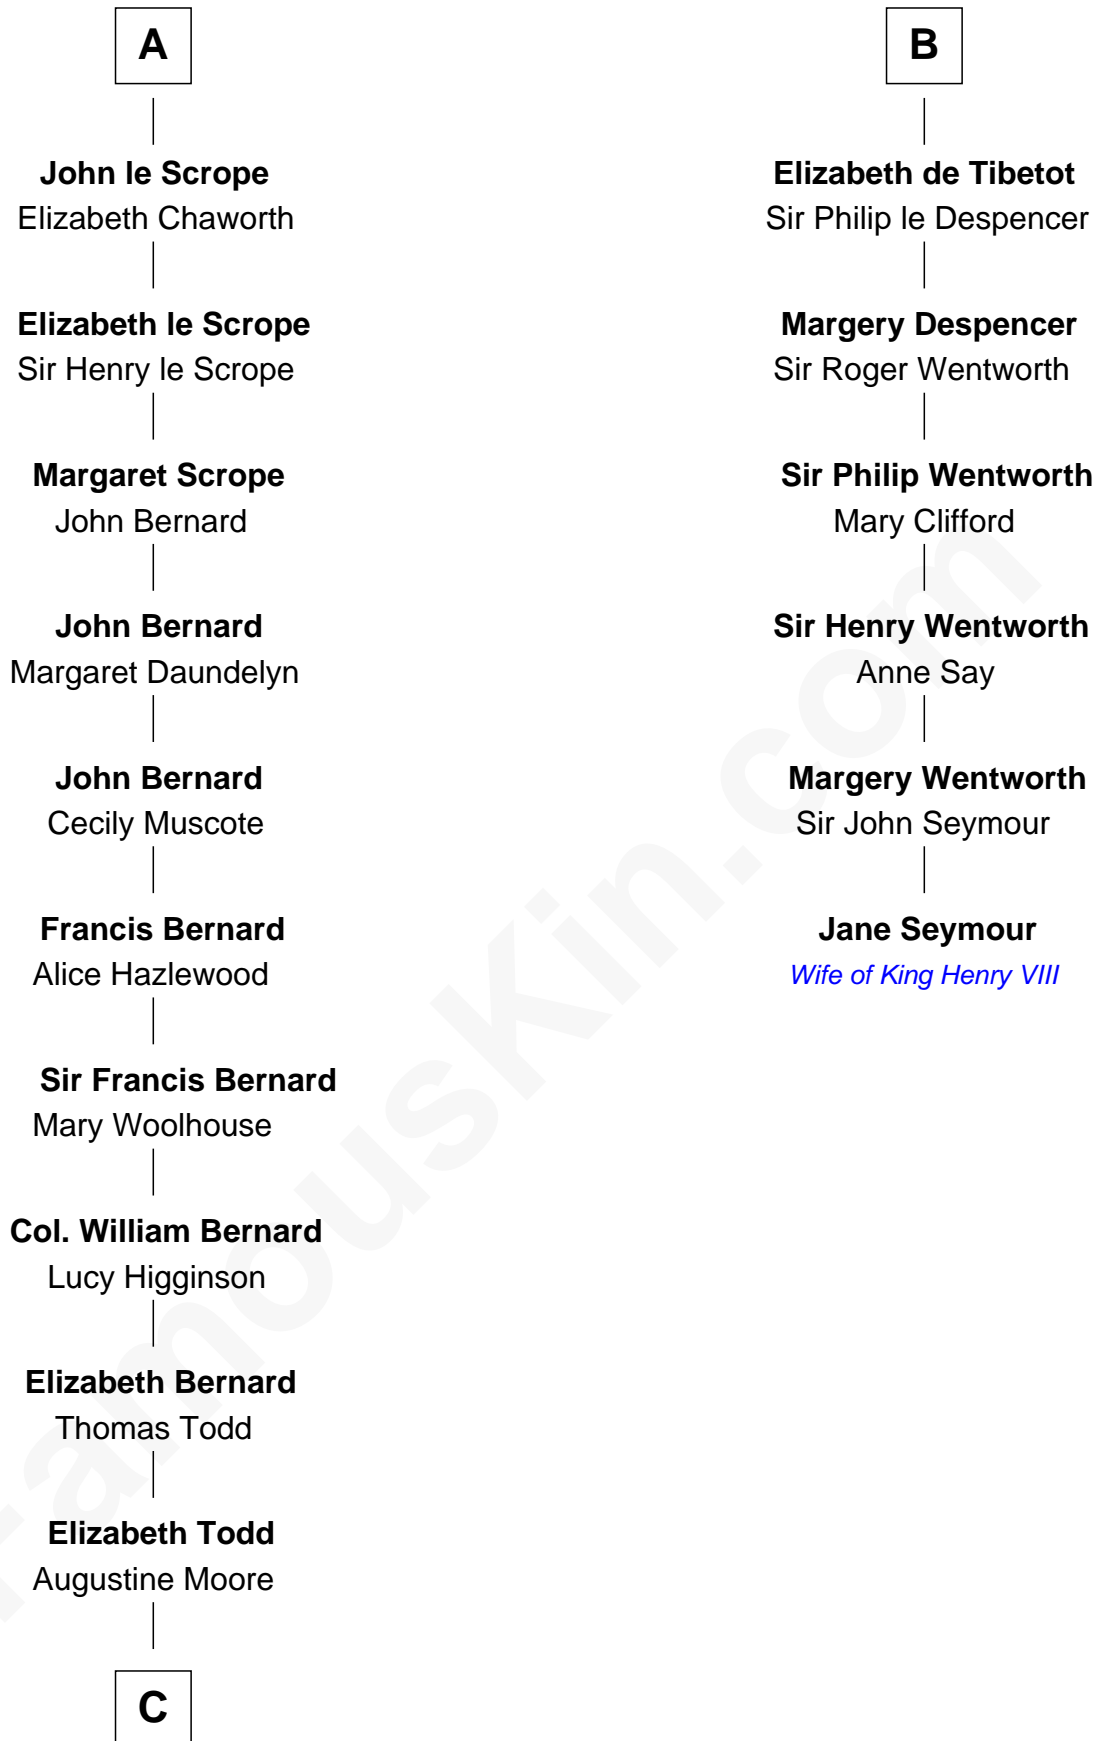

FamousKin.com Relationship Chart of

General Robert E. Lee

Confederate Army - U.S. Civil War

12th cousin 8 times removed of

Jane Seymour

3rd Wife of King Henry VIII

Everard Ros
Rose Trusbut

C

—
Col. Bernard Moore
Anne Catherine Spotswood

—
Anne Butler Moore
Charles Carter

—
Anne Hill Carter
Maj. Gen. Henry Lee

—
General Robert E. Lee
Confederate Army - U.S. Civil War

FamousKin.com