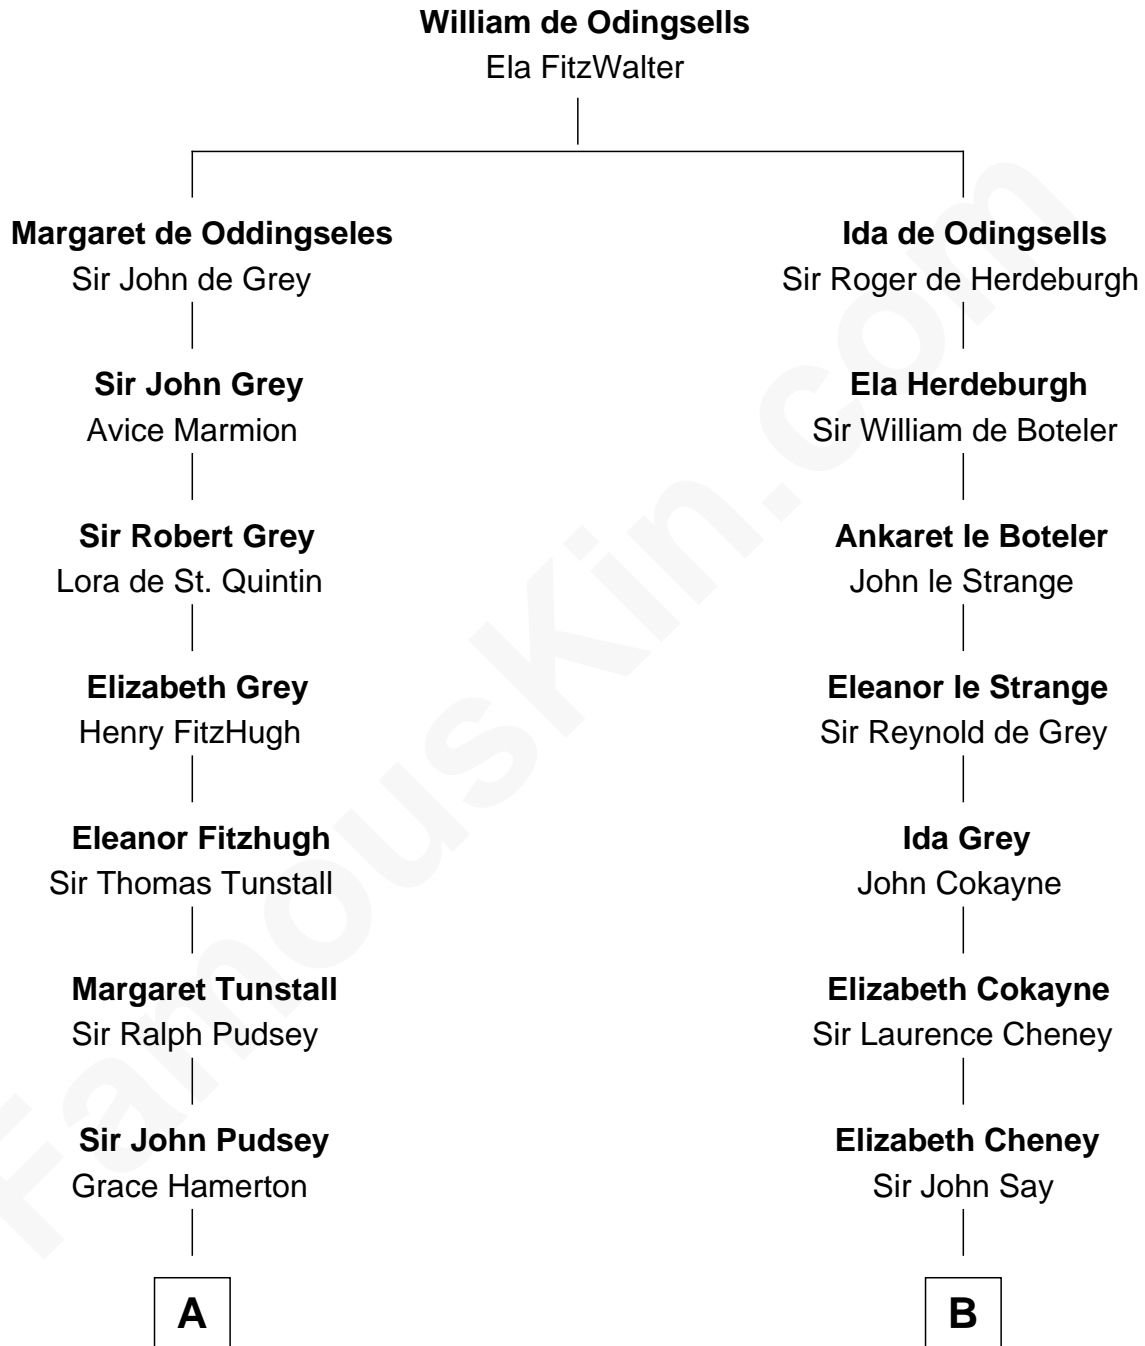

FamousKin.com Relationship Chart of

General Robert E. Lee

Confederate Army - U.S. Civil War

9th cousin 10 times removed of

Jane Seymour

3rd Wife of King Henry VIII

C

Col. Henry Lee

Lucy Grymes

Maj. Gen. Henry Lee

Anne Hill Carter

General Robert E. Lee

Confederate Army - U.S. Civil War

FamousKin.com