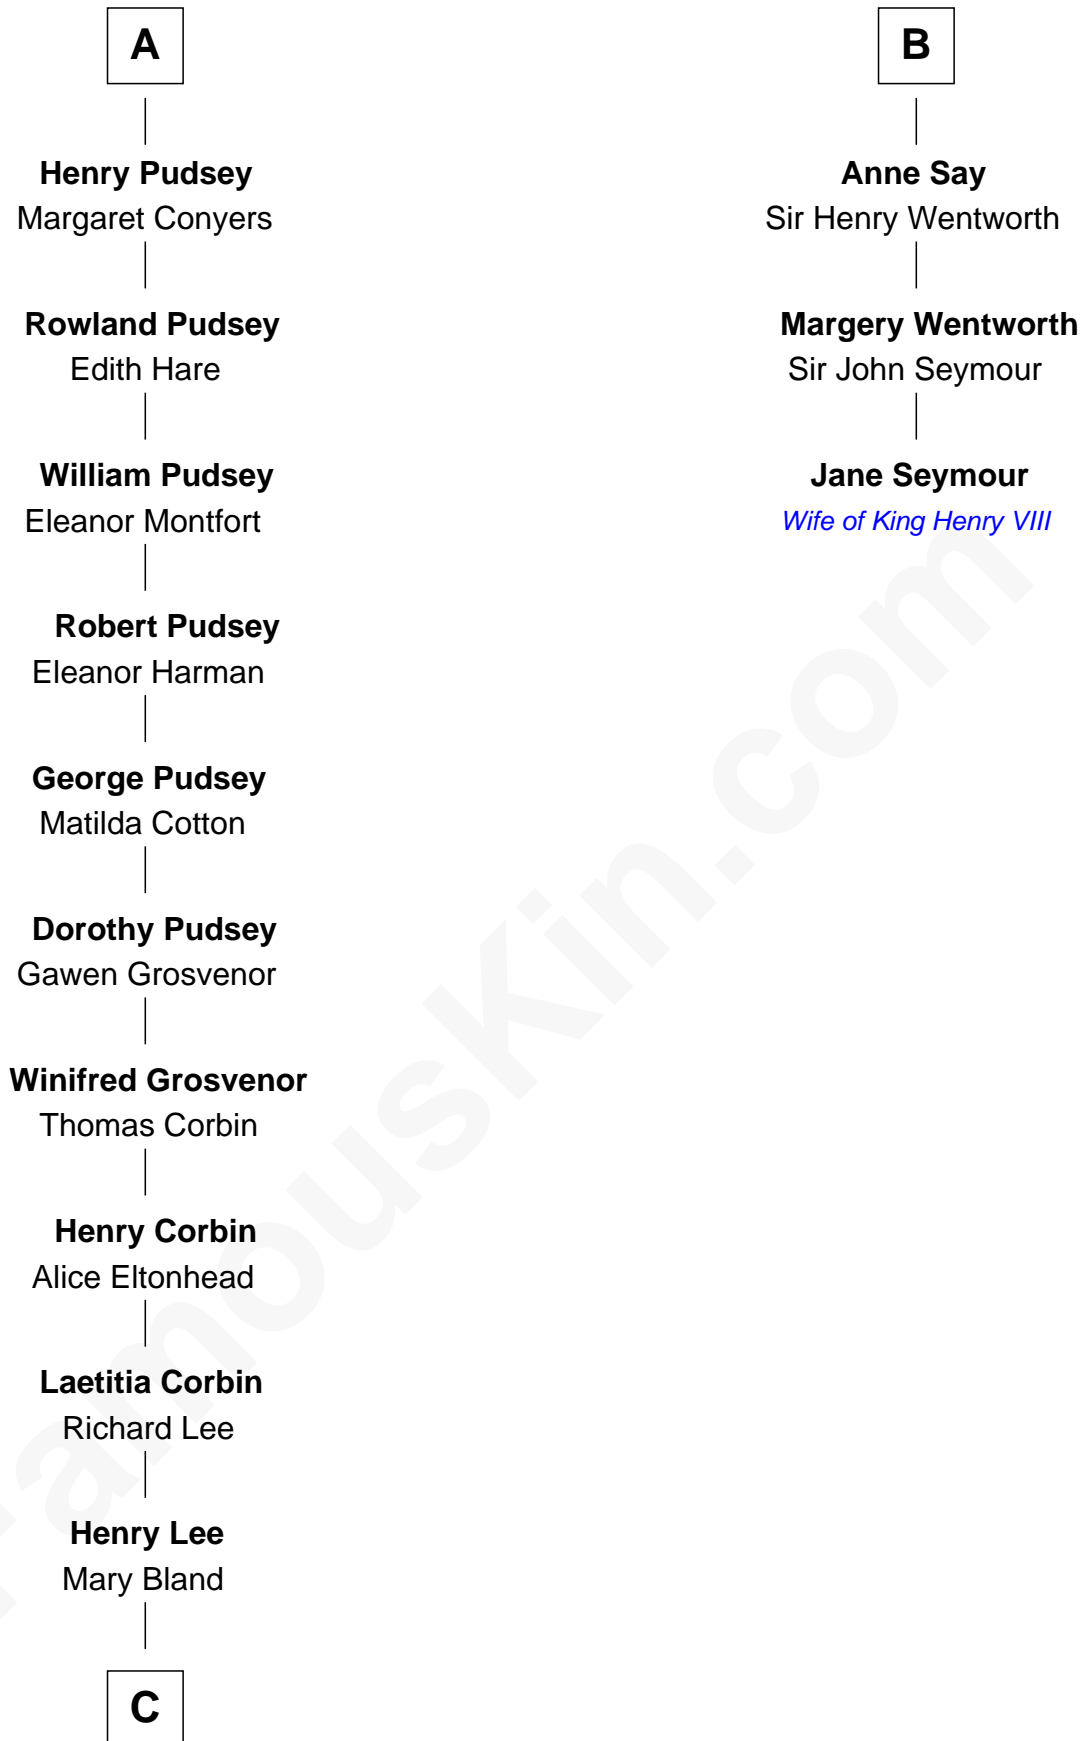

FamousKin.com Relationship Chart of

General Robert E. Lee

Confederate Army - U.S. Civil War

9th cousin 10 times removed of

Jane Seymour

3rd Wife of King Henry VIII

C

Col. Henry Lee

Lucy Grymes

Maj. Gen. Henry Lee

Anne Hill Carter

General Robert E. Lee

Confederate Army - U.S. Civil War

FamousKin.com