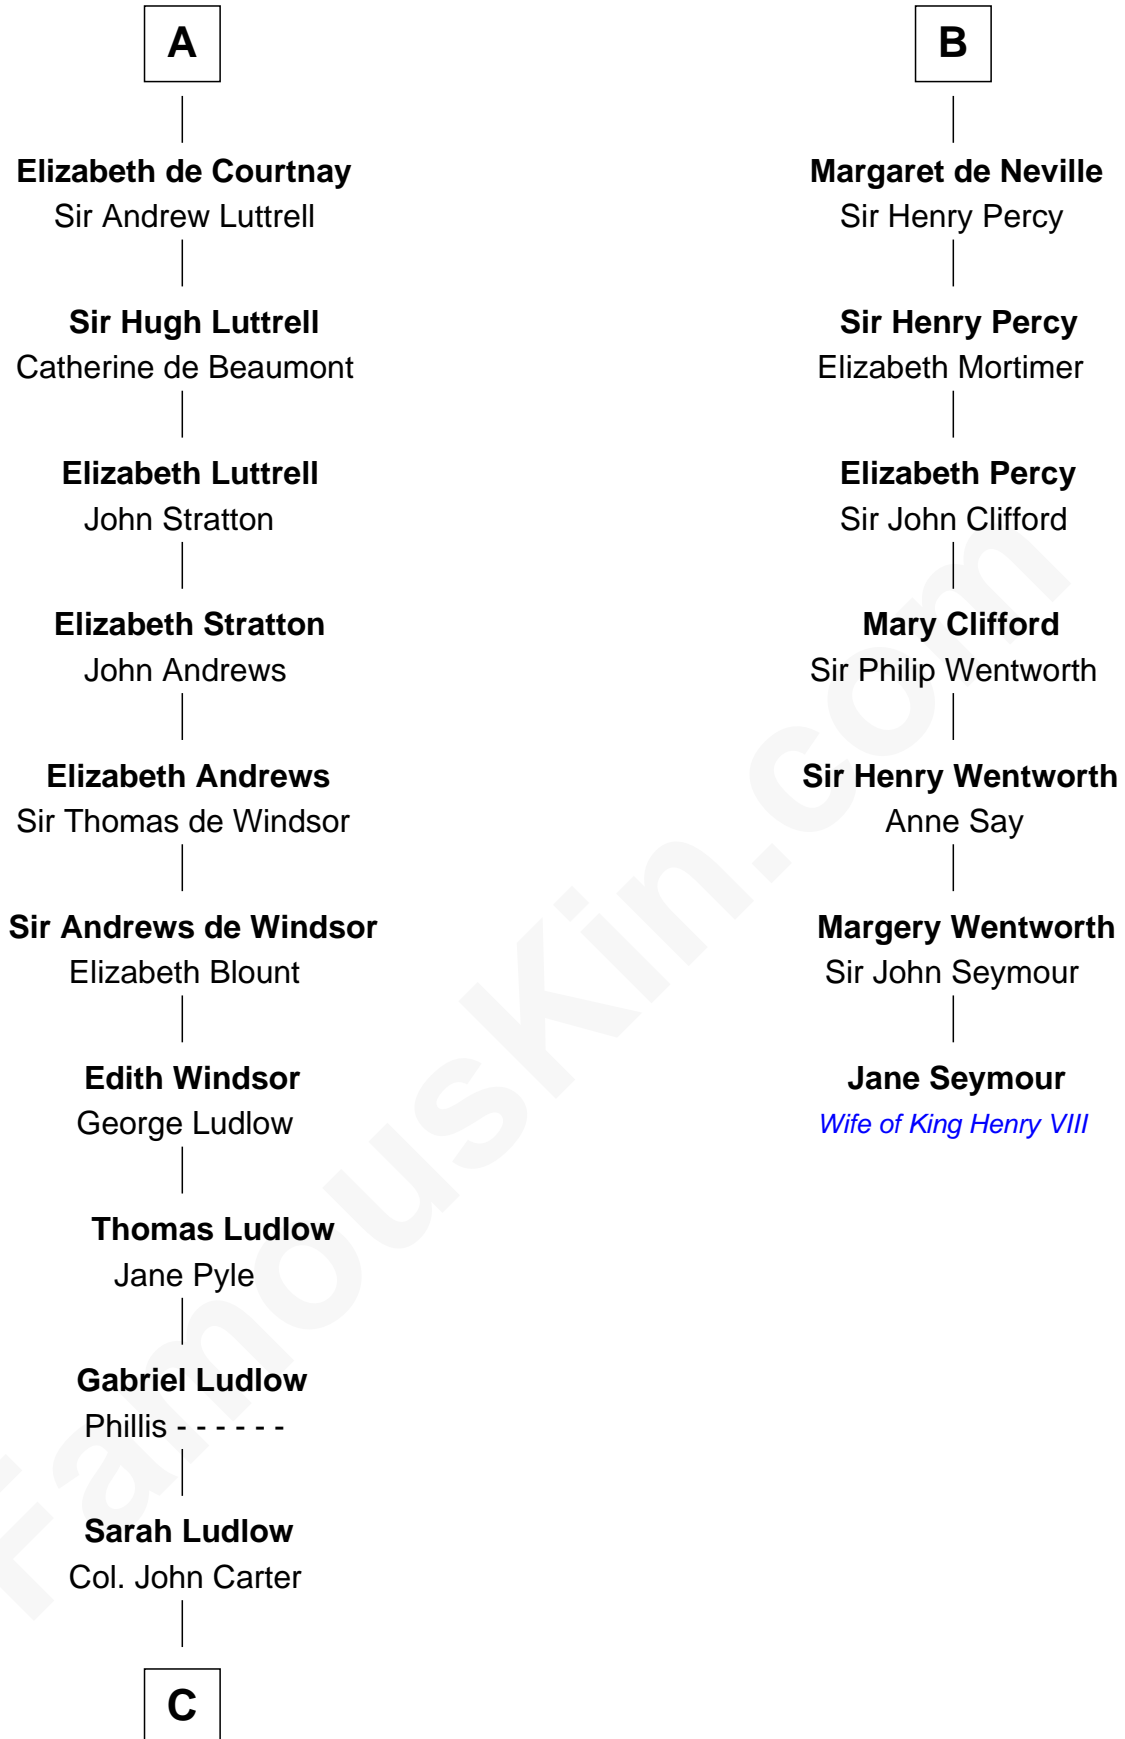

## Relationship Chart of

**General Robert E. Lee**

*Confederate Army - U.S. Civil War*

13th cousin 8 times removed of

**Jane Seymour**

*3rd Wife of King Henry VIII*

**Hugh de Grantmesnil**

**C**

Col. Robert Carter

Judith Armistead

John Carter

Elizabeth Hill

Charles Carter

Anne Butler Moore

Anne Hill Carter

Maj. Gen. Henry Lee