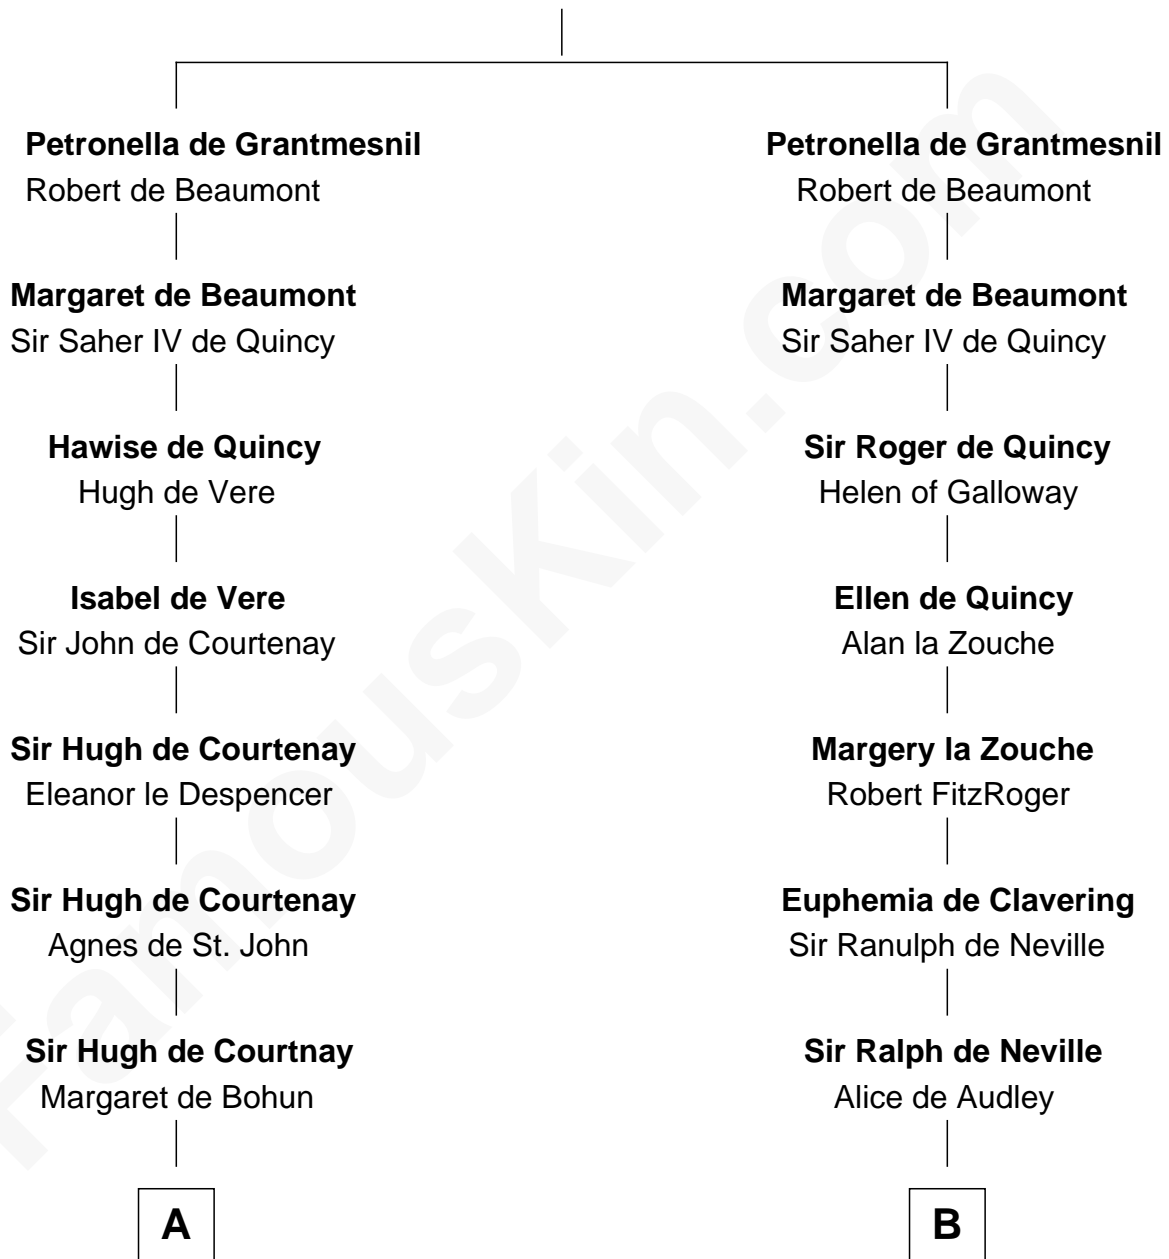

# FamousKin.com

## Relationship Chart of

**General Robert E. Lee**

*Confederate Army - U.S. Civil War*

13th cousin 8 times removed of

**Jane Seymour**

*3rd Wife of King Henry VIII*

**Hugh de Grantmesnil**

**C**

Col. Robert Carter

Judith Armistead

John Carter

Elizabeth Hill

Charles Carter

Anne Butler Moore

Anne Hill Carter

Maj. Gen. Henry Lee