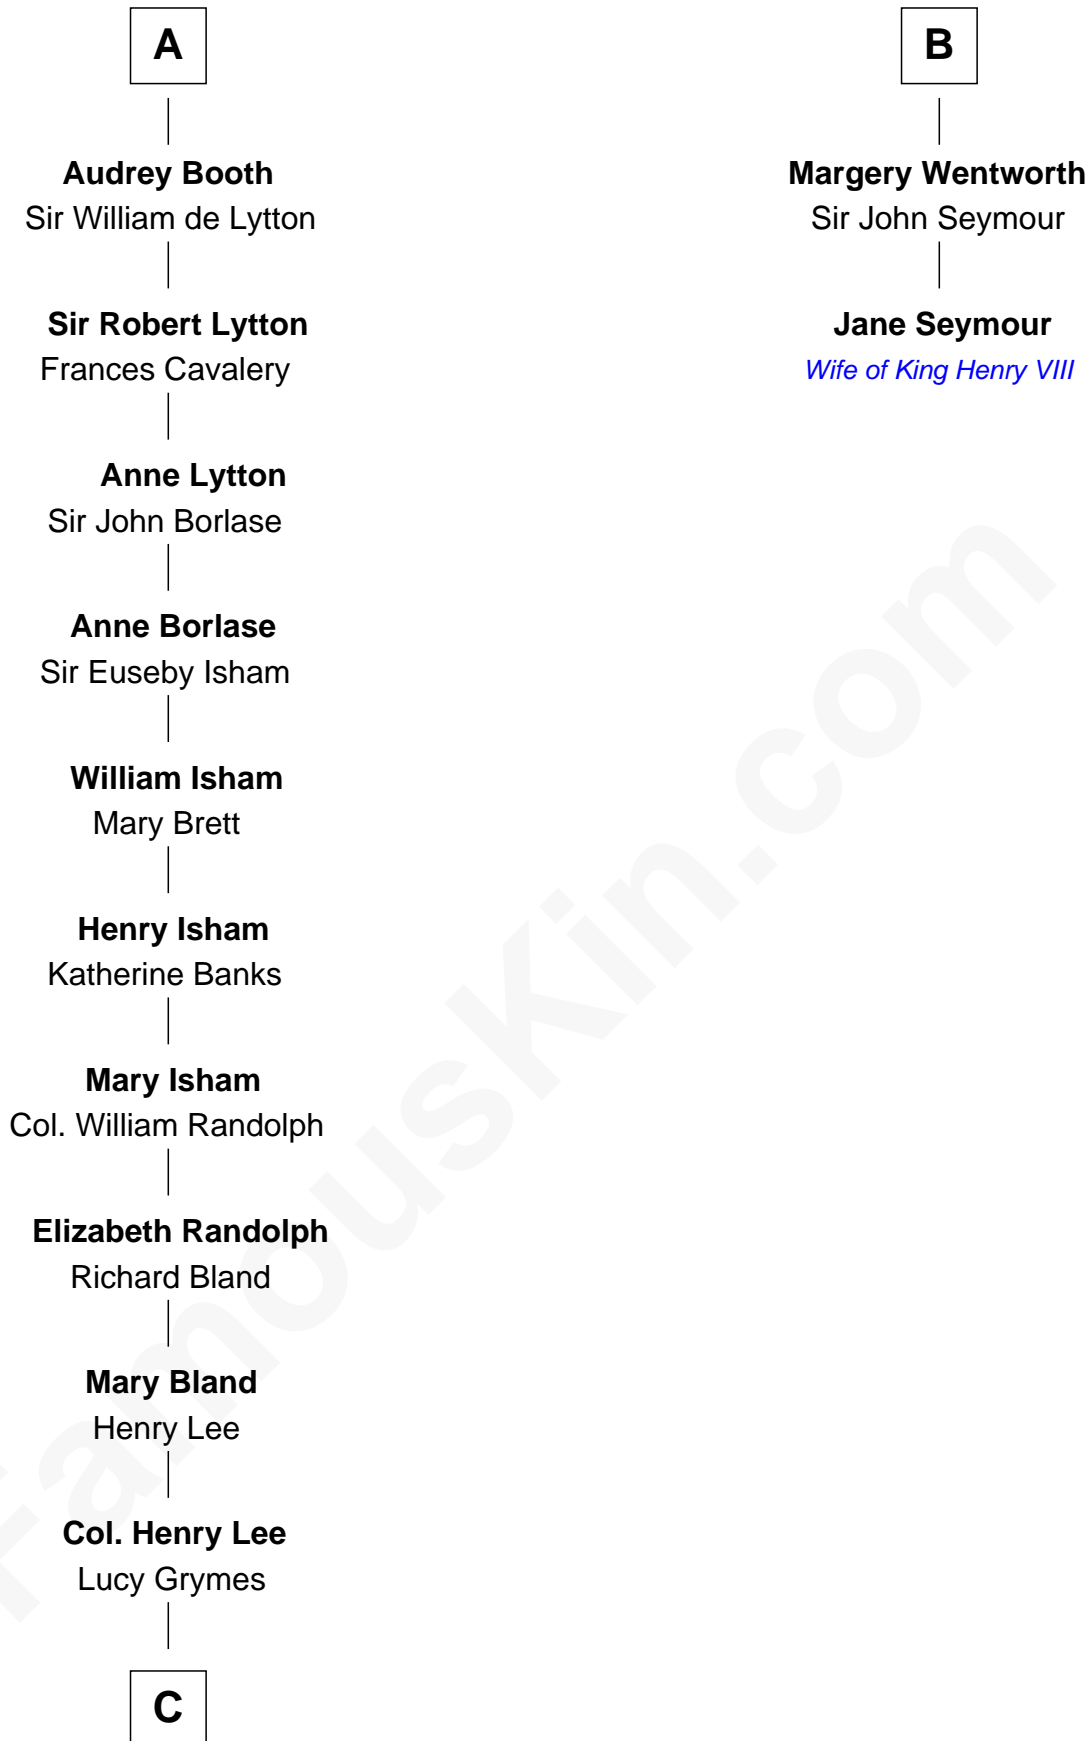

FamousKin.com Relationship Chart of

General Robert E. Lee

Confederate Army - U.S. Civil War

8th cousin 10 times removed of

Jane Seymour

3rd Wife of King Henry VIII

Sir Hugh le Despencer

Isabella de Beauchamp

Sir Roger Wentworth

Sir Philip Wentworth

Mary Clifford

Sir Henry Wentworth

Anne Say

B

C

—
Maj. Gen. Henry Lee