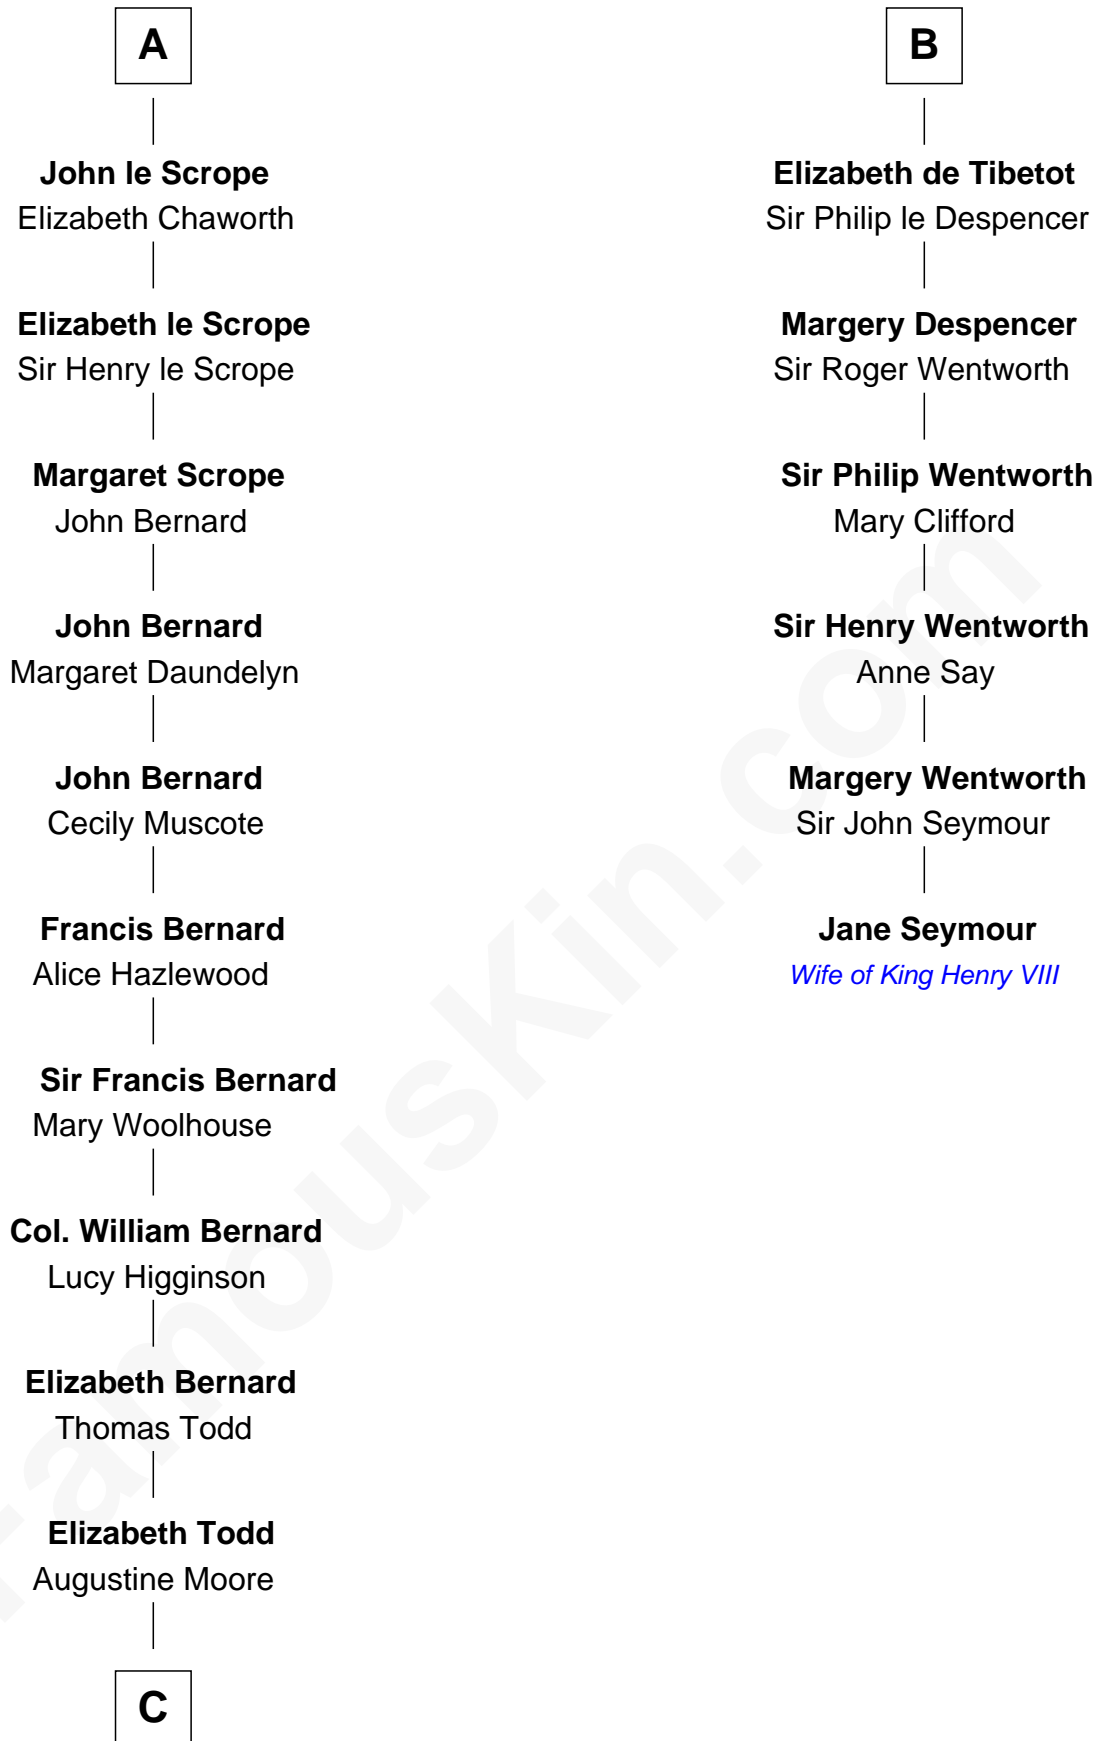

FamousKin.com Relationship Chart of

General Robert E. Lee

Confederate Army - U.S. Civil War

12th cousin 8 times removed of

Jane Seymour

3rd Wife of King Henry VIII

Sir Odinel de Umfreville

Alice de Lucy

C

—
Col. Bernard Moore
Anne Catherine Spotswood

—
Anne Butler Moore
Charles Carter

—
Anne Hill Carter
Maj. Gen. Henry Lee

—
General Robert E. Lee
Confederate Army - U.S. Civil War

FamousKin.com