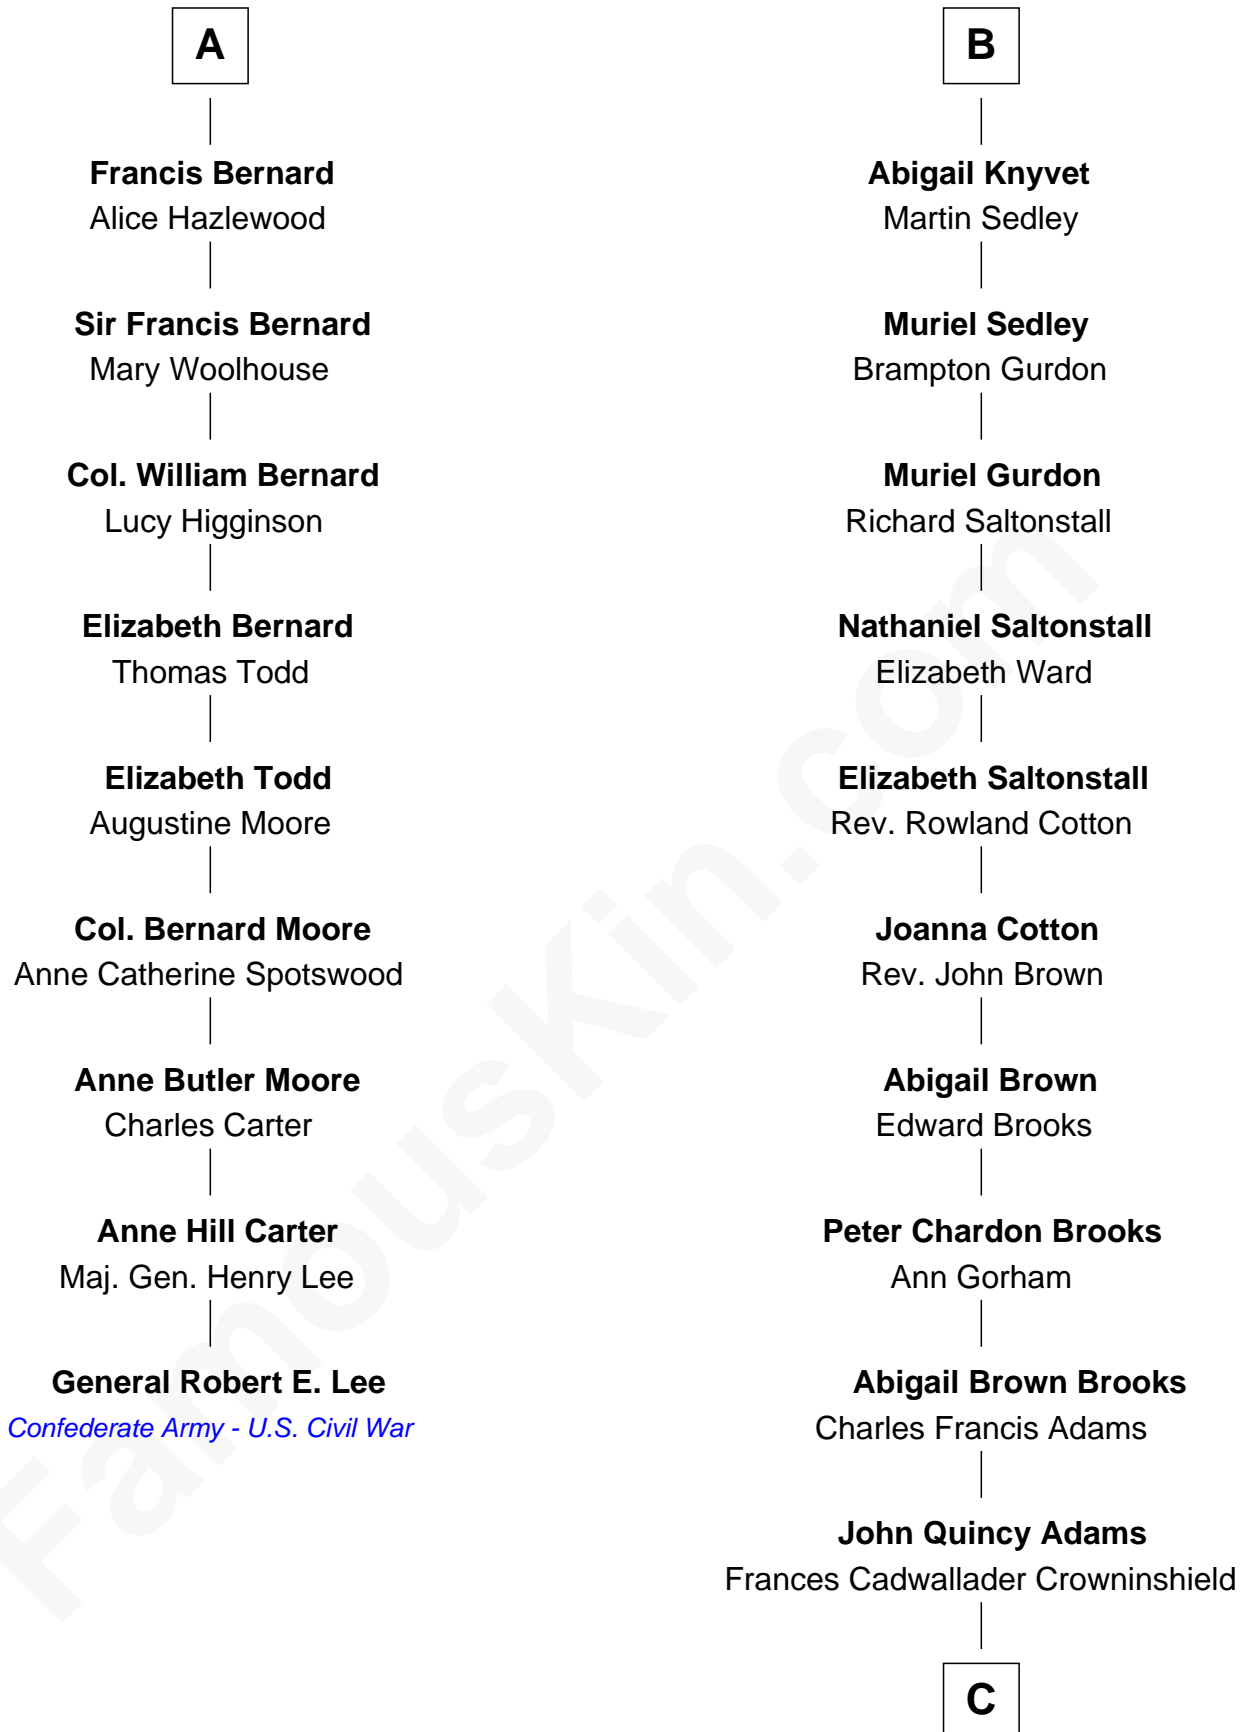

# FamousKin.com Relationship Chart of

**General Robert E. Lee**

*Confederate Army - U.S. Civil War*

15th cousin 4 times removed of

**John Adams Morgan**

*1952 Olympic Sailing Gold Medalist*

**Sir William de Ros**  
Margery de Badlesmere