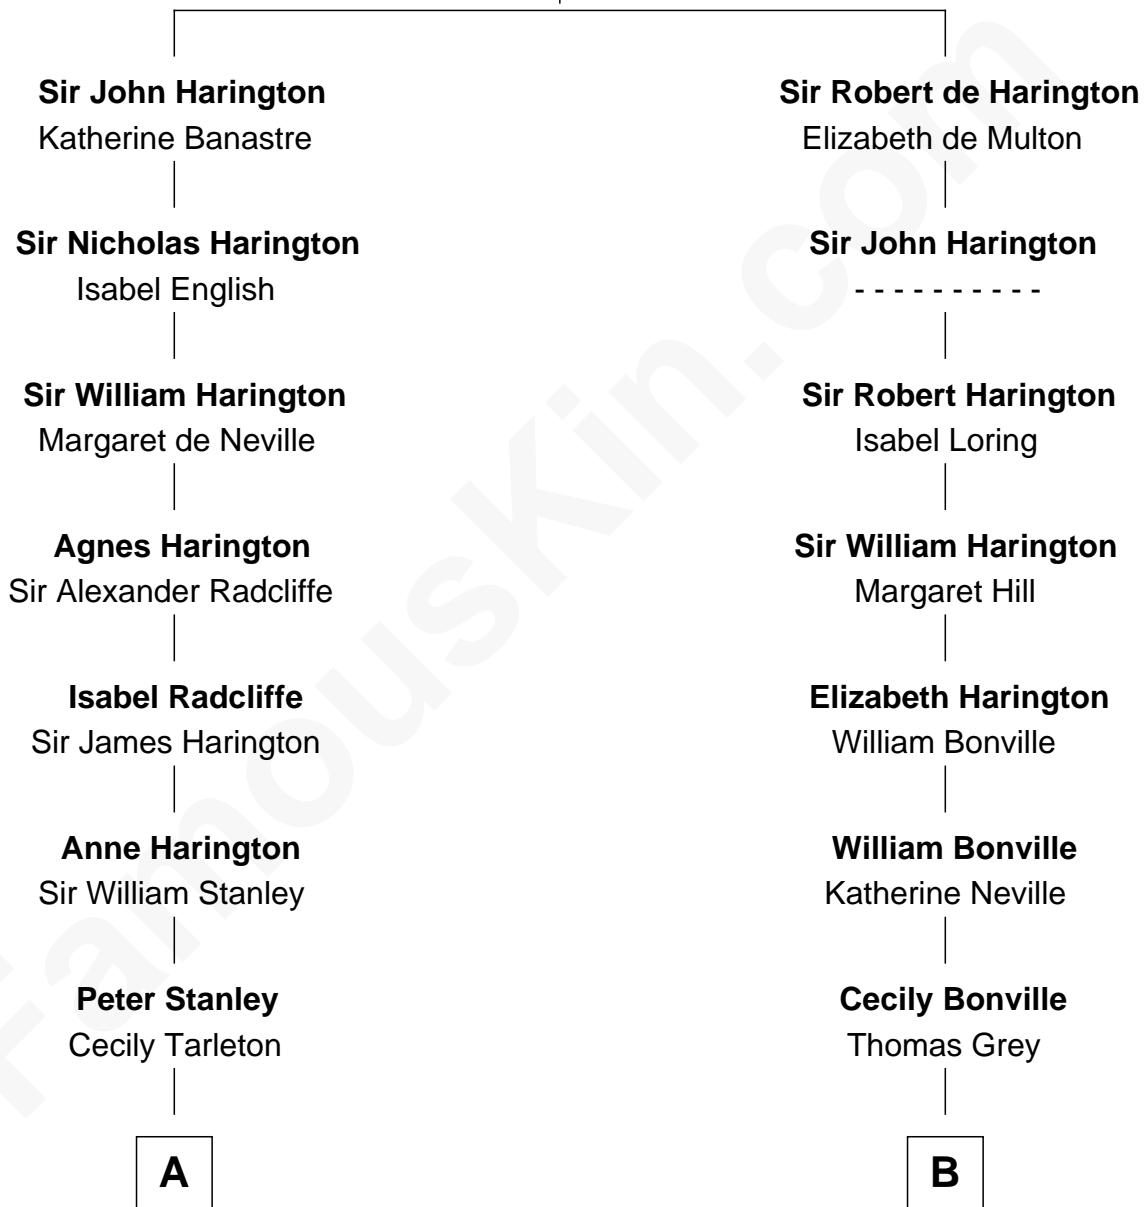

FamousKin.com Relationship Chart of

General Robert E. Lee

Confederate Army - U.S. Civil War

14th cousin 6 times removed of

John Adams Morgan

1952 Olympic Sailing Gold Medalist

Sir John de Harington

Joan - - - - -

C

—
Frances Cadwallader Crowninshield

John Quincy Adams

—
Charles Francis Adams

Frances Lovering

—
Catherine Frances Lovering Adams

Henry Sturgis Morgan

—
John Adams Morgan