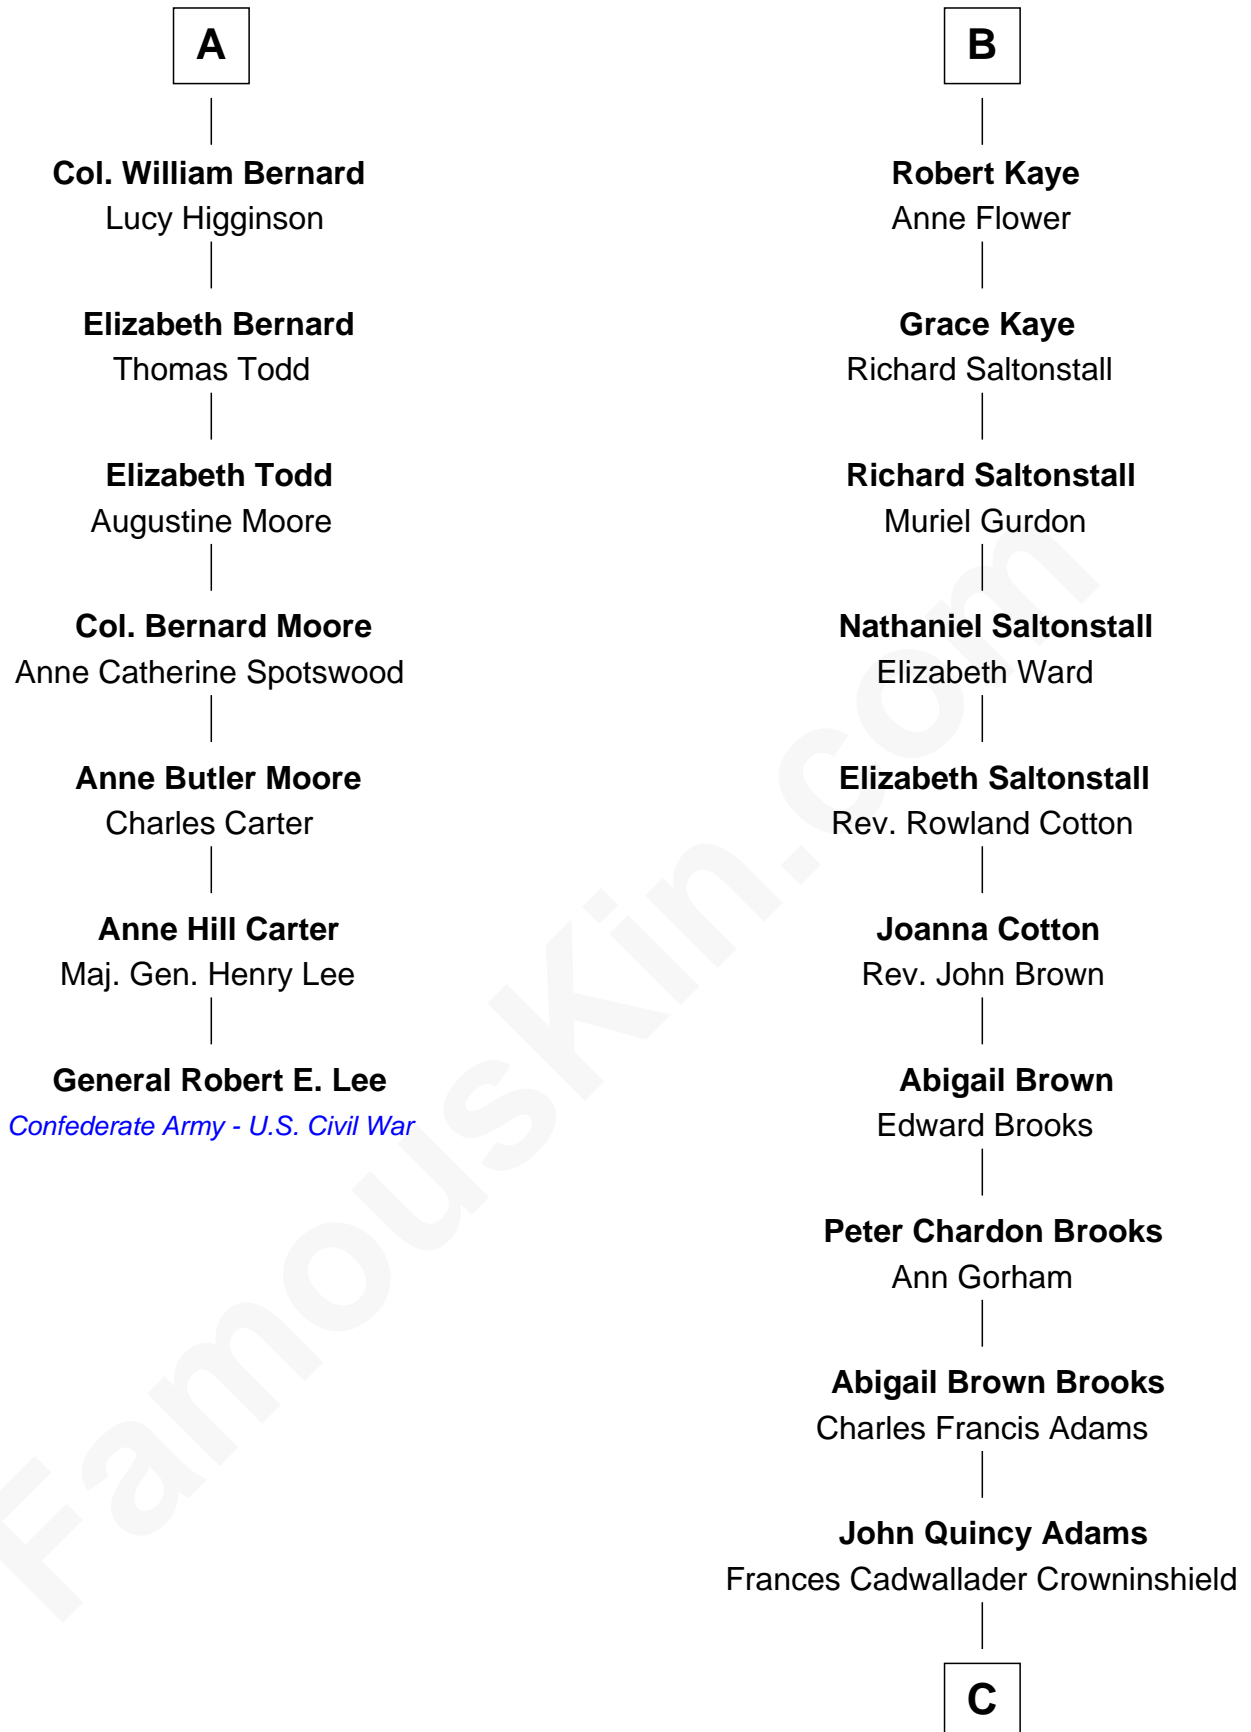

FamousKin.com Relationship Chart of

General Robert E. Lee

Confederate Army - U.S. Civil War

13th cousin 6 times removed of

John Adams Morgan

1952 Olympic Sailing Gold Medalist

Margaret de Stafford

Sir Ralph Neville