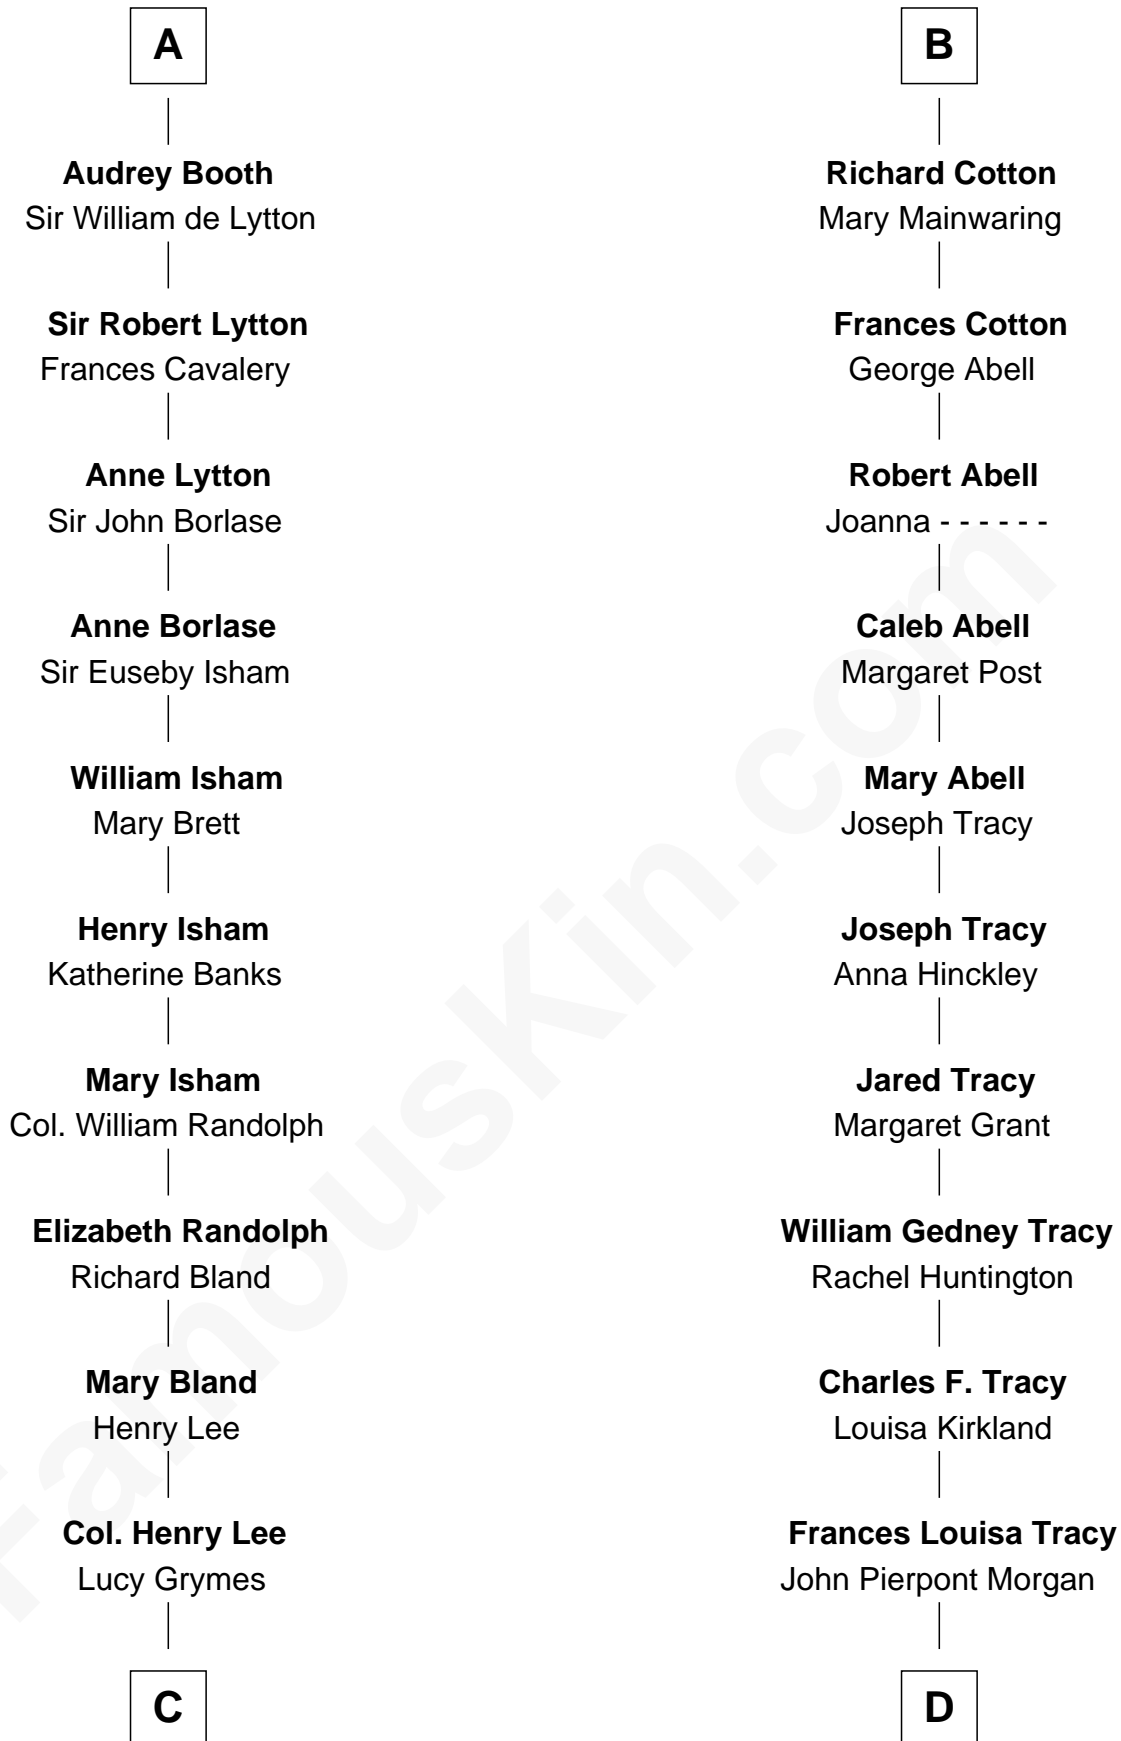

# FamousKin.com Relationship Chart of

**General Robert E. Lee**

*Confederate Army - U.S. Civil War*

18th cousin 1 time removed of

**John Adams Morgan**

*1952 Olympic Sailing Gold Medalist*

**C**

**Maj. Gen. Henry Lee**

Anne Hill Carter

**General Robert E. Lee**

*Confederate Army - U.S. Civil War*

**D**

**John Pierpont Morgan**

Jane Norton Grew

**Henry Sturgis Morgan**

Catherine Frances Lovering Adams