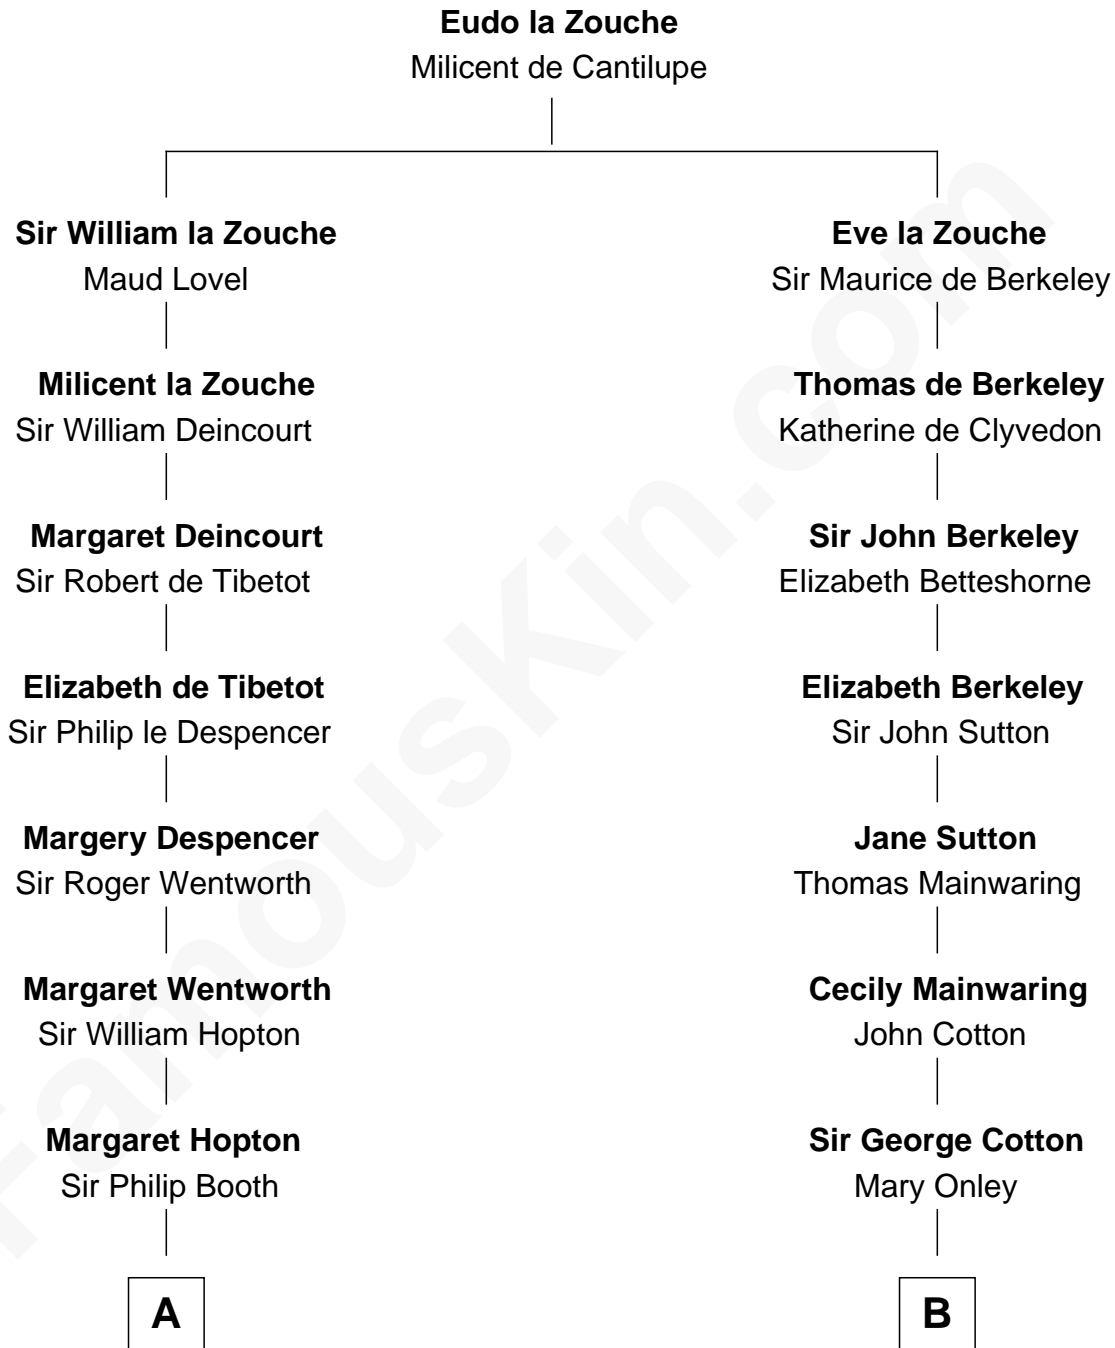

# FamousKin.com Relationship Chart of

**General Robert E. Lee**

*Confederate Army - U.S. Civil War*

18th cousin 1 time removed of

**John Adams Morgan**

*1952 Olympic Sailing Gold Medalist*

**C**

**Maj. Gen. Henry Lee**

Anne Hill Carter

**General Robert E. Lee**

*Confederate Army - U.S. Civil War*

**D**

**John Pierpont Morgan**

Jane Norton Grew

**Henry Sturgis Morgan**

Catherine Frances Lovering Adams