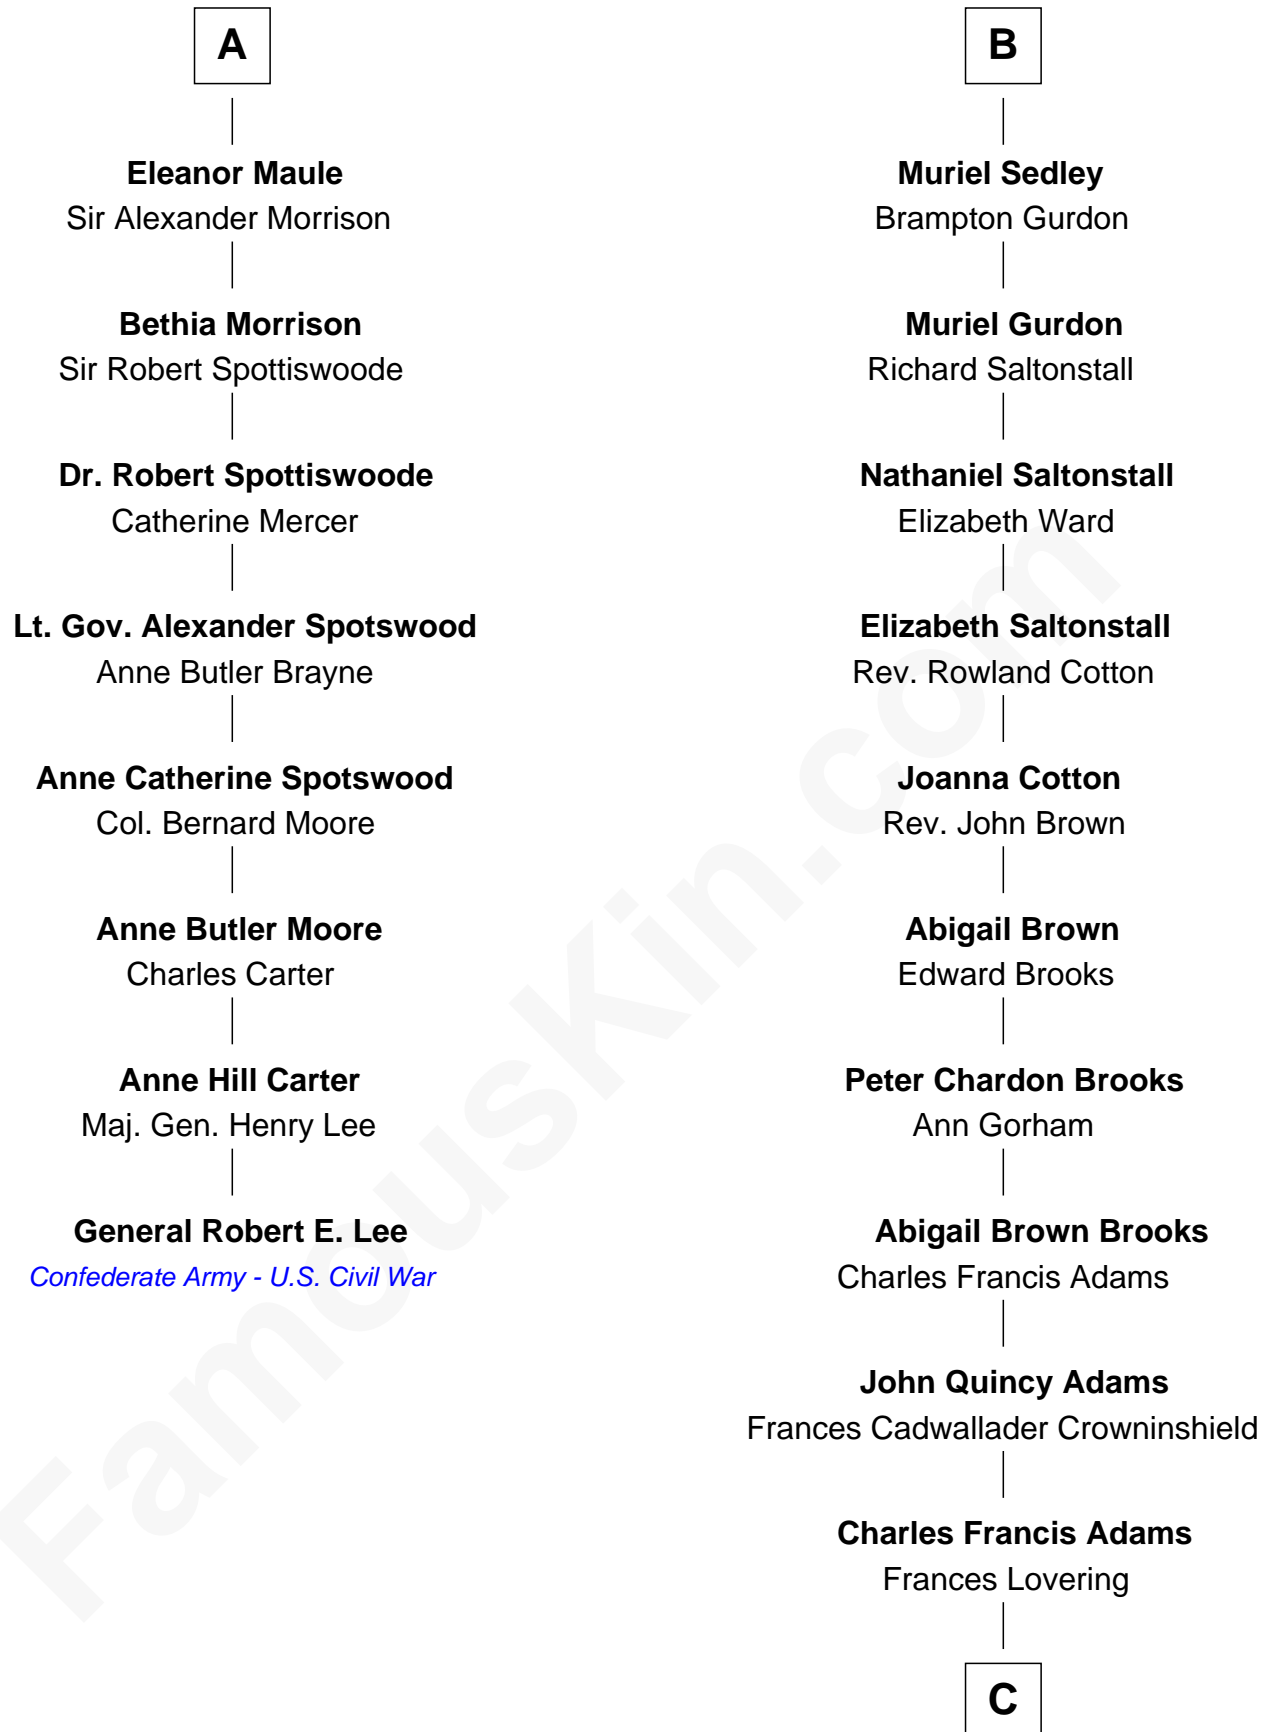

# FamousKin.com Relationship Chart of

**General Robert E. Lee**

*Confederate Army - U.S. Civil War*

**14th cousin 4 times removed of**

**John Adams Morgan**

*1952 Olympic Sailing Gold Medalist*

C

—  
**Catherine Frances Lovering Adams**

Henry Sturgis Morgan

—  
**John Adams Morgan**

*Olympic Gold Medalist*

FamousKin.com