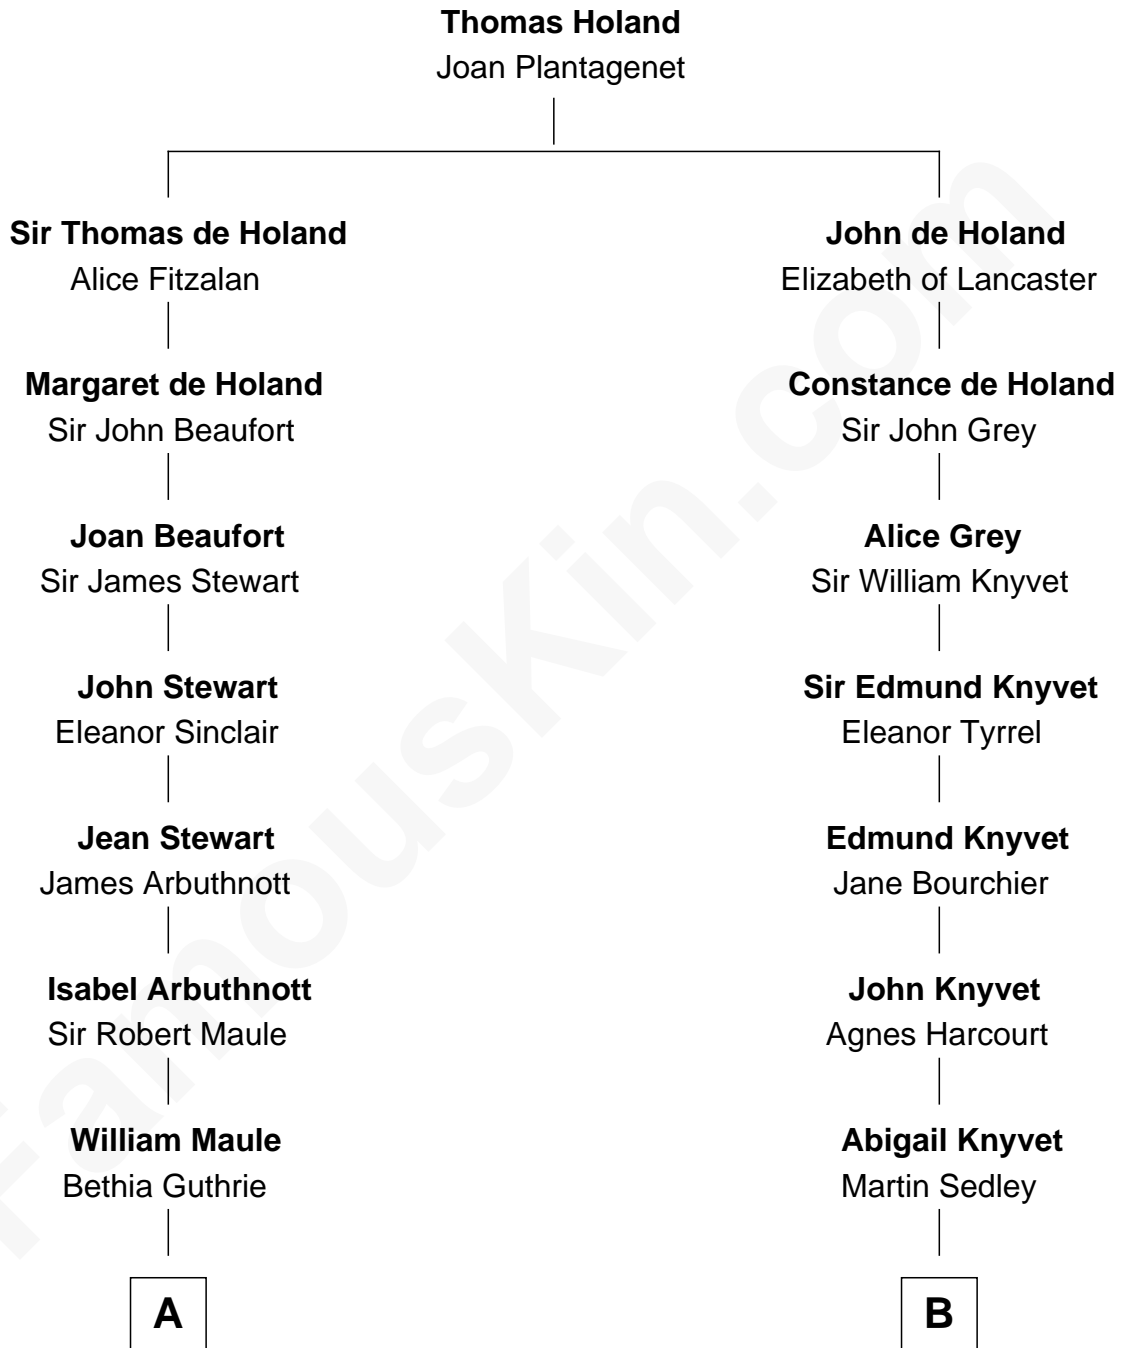

# FamousKin.com Relationship Chart of

**General Robert E. Lee**

*Confederate Army - U.S. Civil War*

**14th cousin 4 times removed of**

**John Adams Morgan**

*1952 Olympic Sailing Gold Medalist*

C

—  
**Catherine Frances Lovering Adams**

Henry Sturgis Morgan

—  
**John Adams Morgan**

*Olympic Gold Medalist*

FamousKin.com