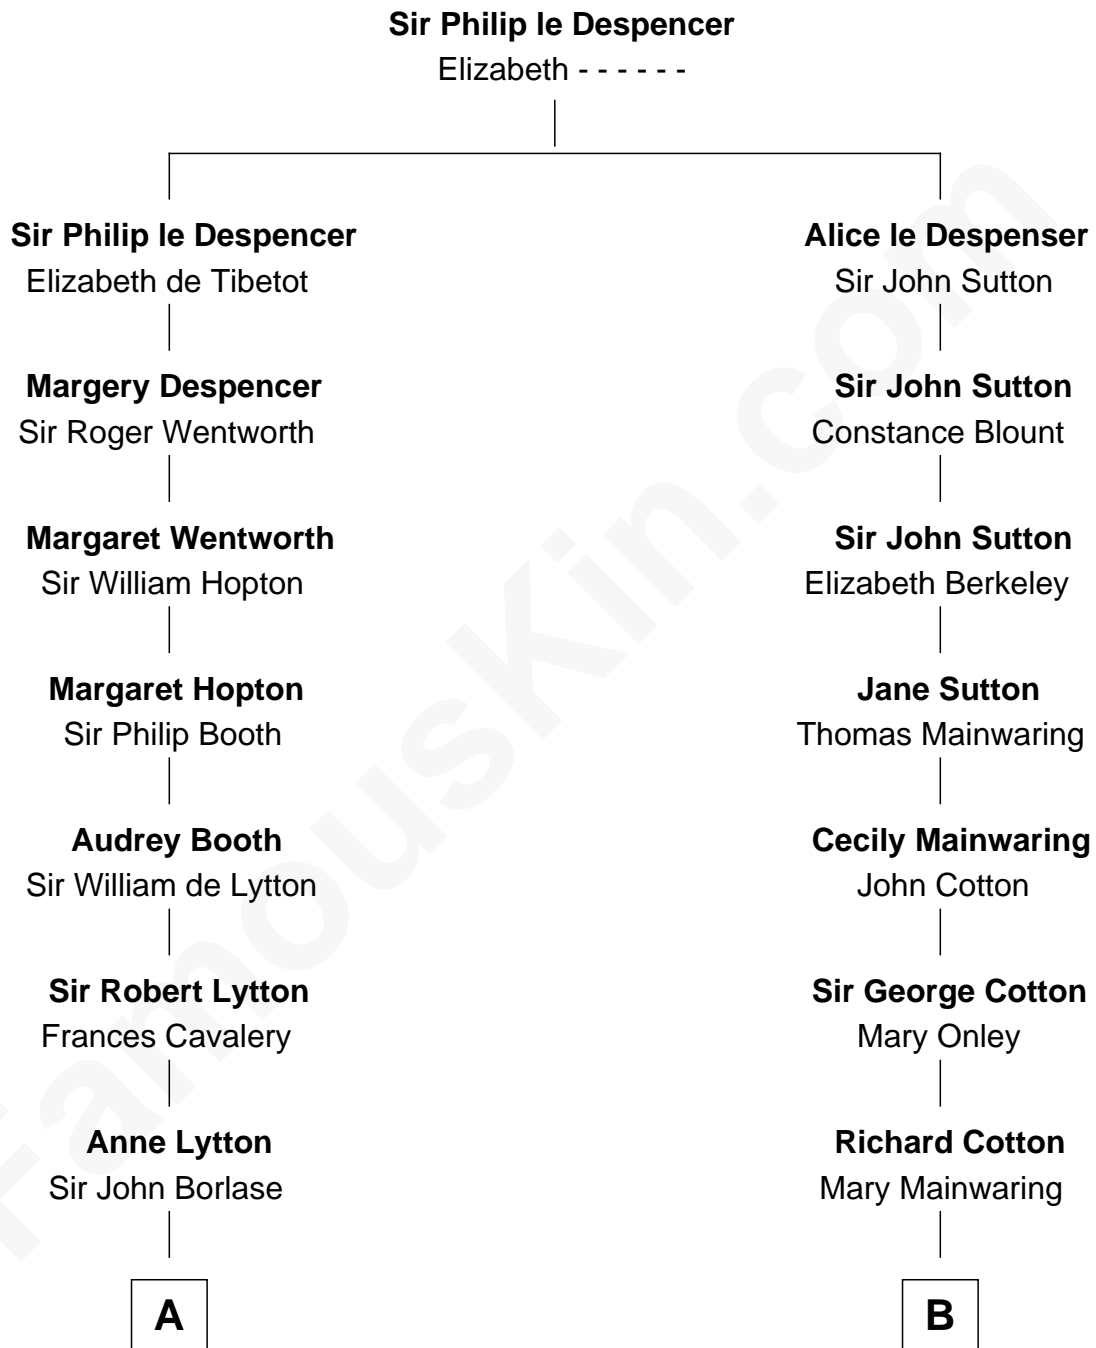

# FamousKin.com Relationship Chart of

**General Robert E. Lee**

*Confederate Army - U.S. Civil War*

15th cousin 3 times removed of

**John Adams Morgan**

*1952 Olympic Sailing Gold Medalist*

C

**Henry Sturgis Morgan**  
Catherine Frances Lovering Adams

**John Adams Morgan**  
*Olympic Gold Medalist*

FamousKin.com