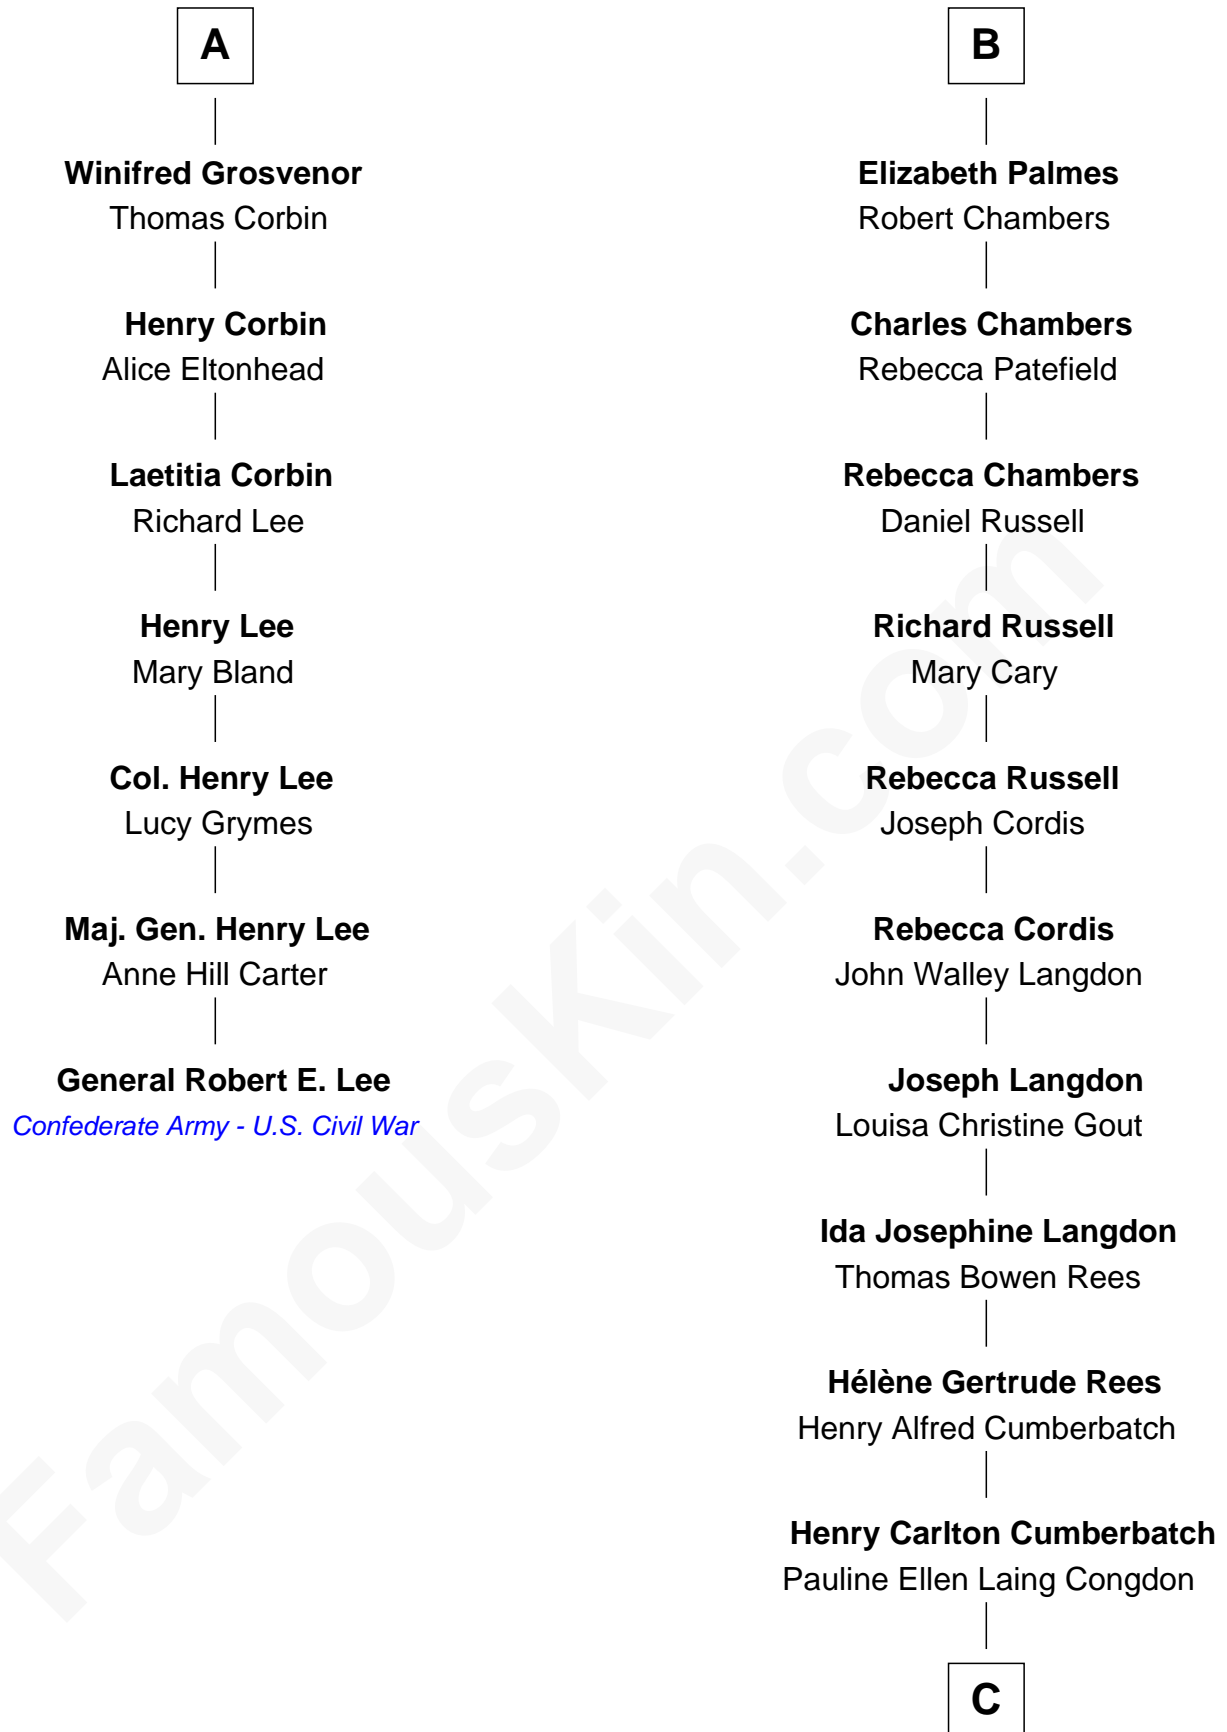

# FamousKin.com Relationship Chart of

**General Robert E. Lee**

*Confederate Army - U.S. Civil War*

13th cousin 5 times removed of

**Benedict Cumberbatch**

*Movie, Television and Stage Actor*

**Sir Robert Corbet**

Margaret - - - - -

Timothy Carlton Congdon Cumberbatch

Wanda Ventham

**Benedict Cumberbatch**

*Movie, Television and Stage Actor*

FamousKin.com