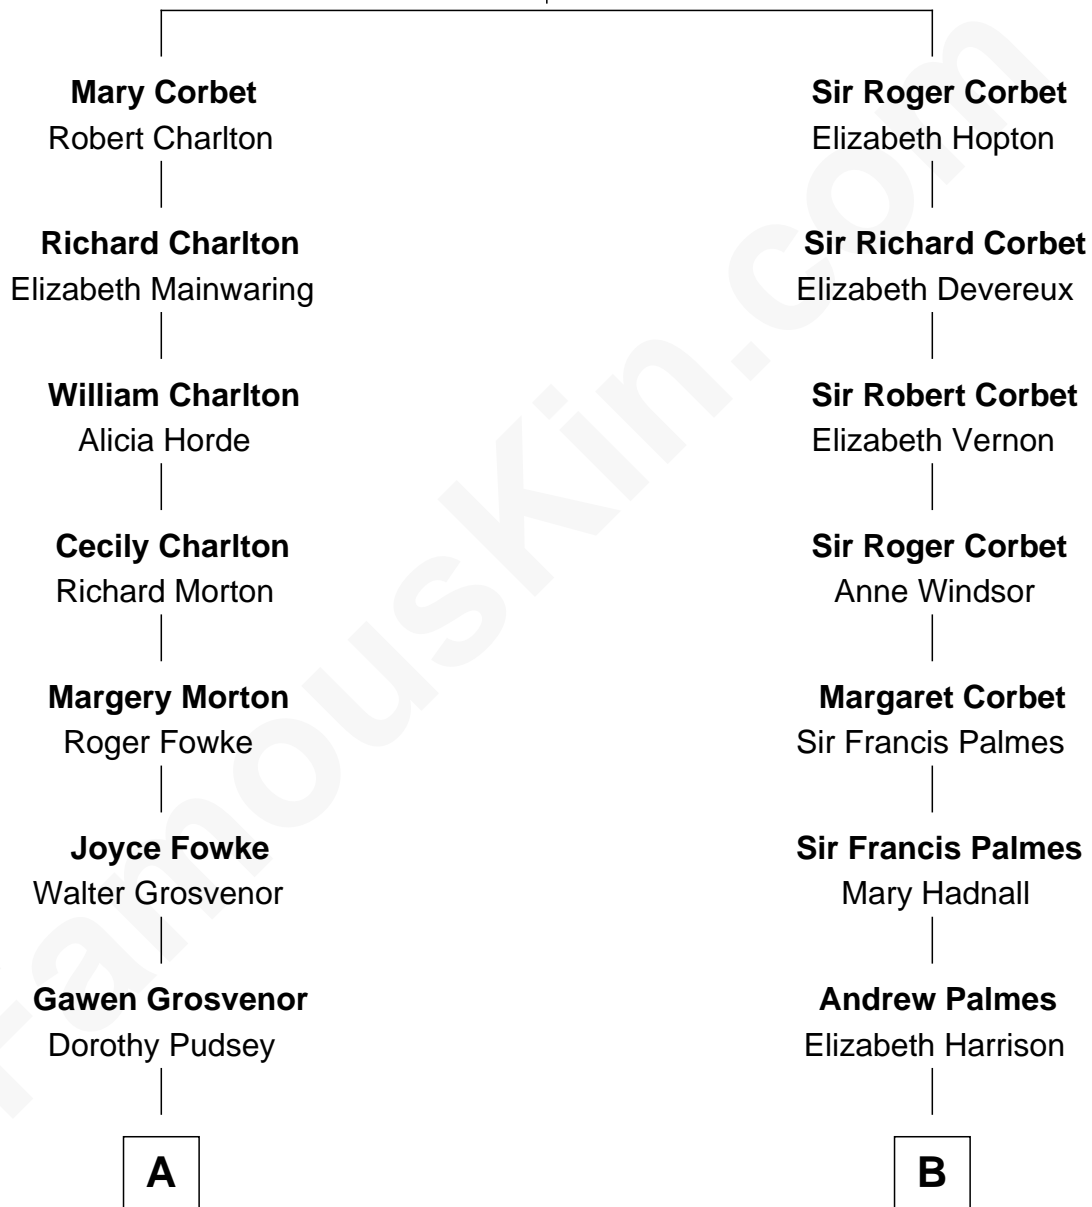

# FamousKin.com Relationship Chart of

**General Robert E. Lee**

*Confederate Army - U.S. Civil War*

13th cousin 5 times removed of

**Benedict Cumberbatch**

*Movie, Television and Stage Actor*

**Sir Robert Corbet**

Margaret - - - - -

Timothy Carlton Congdon Cumberbatch

Wanda Ventham

**Benedict Cumberbatch**

*Movie, Television and Stage Actor*

FamousKin.com