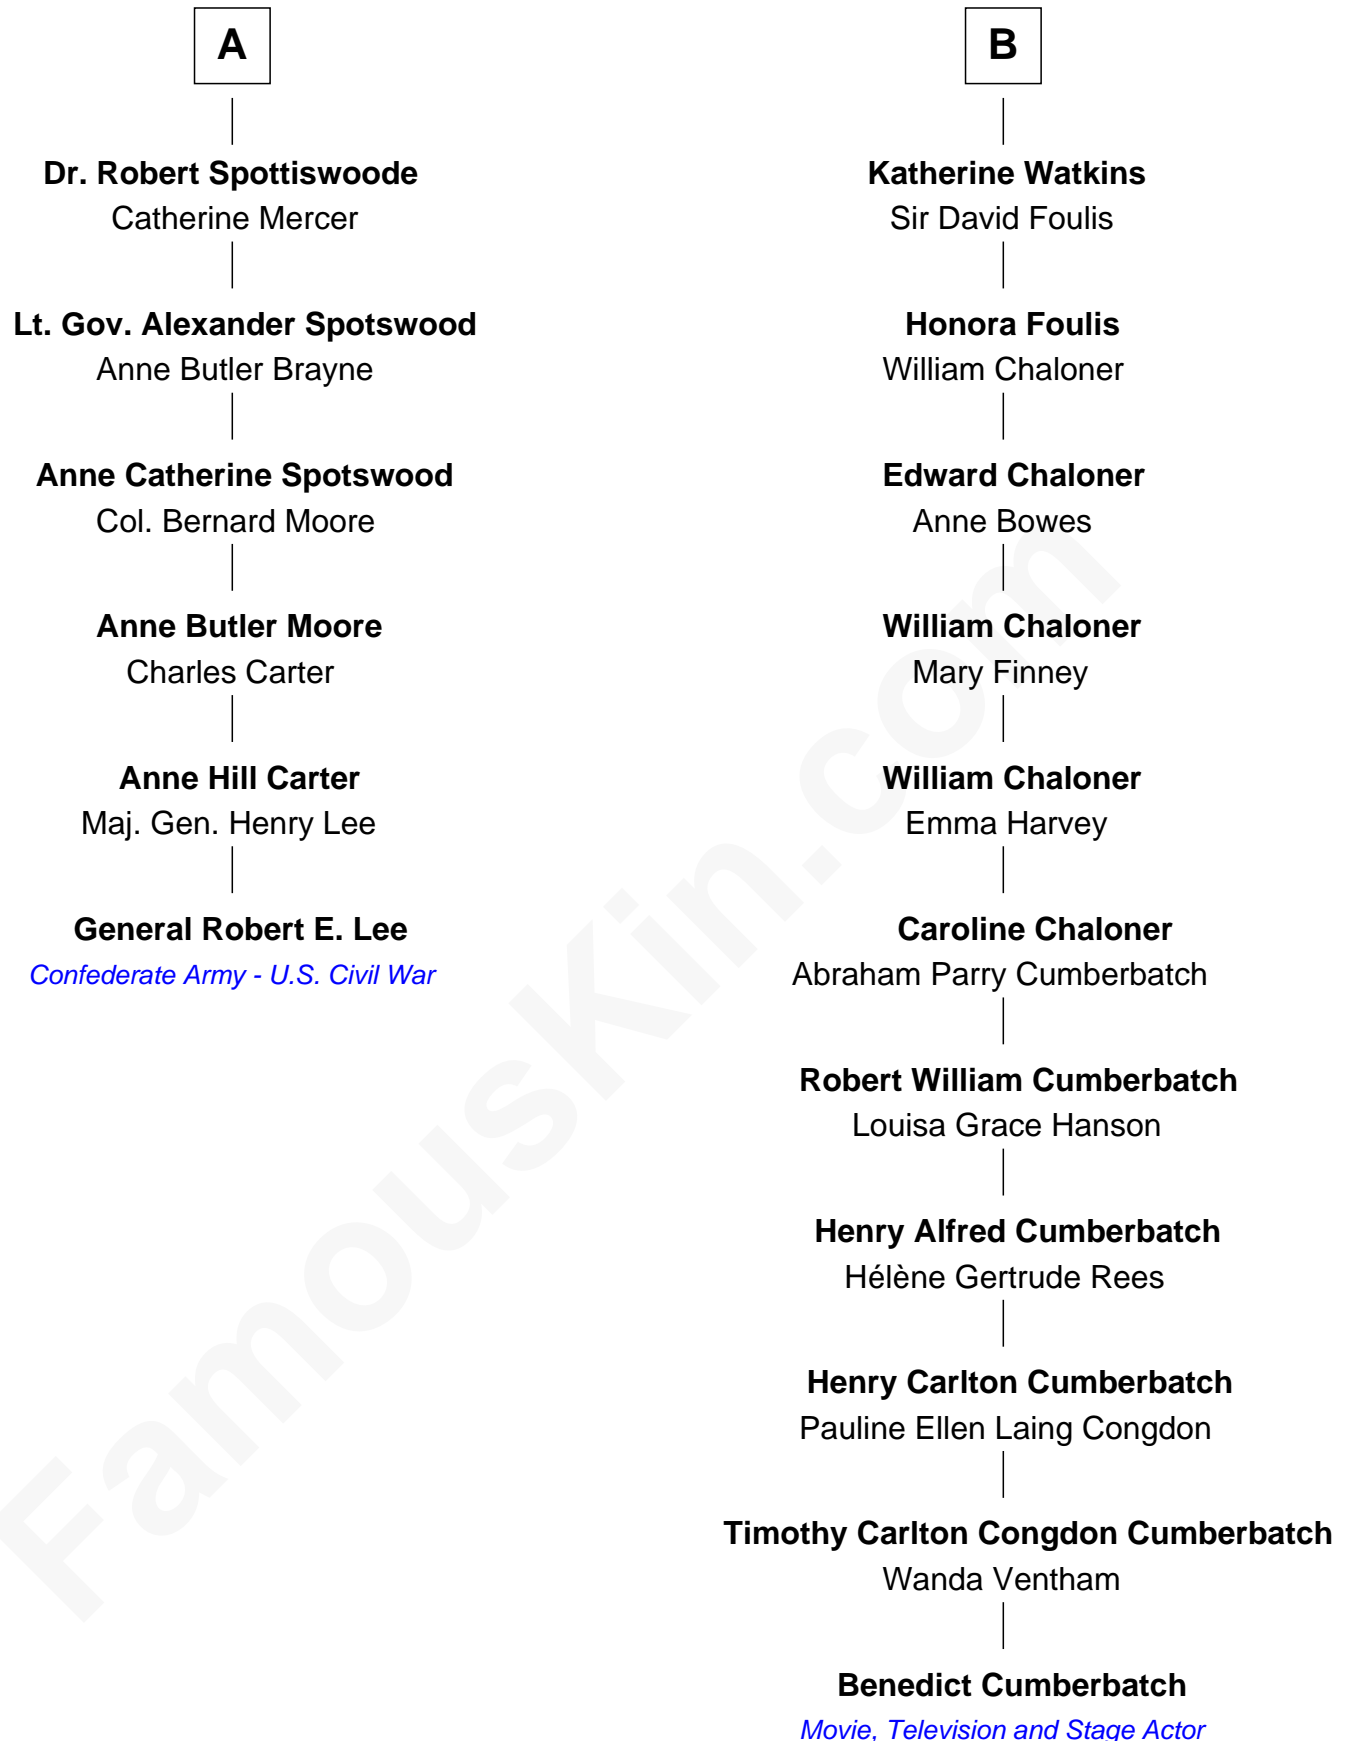

FamousKin.com Relationship Chart of

General Robert E. Lee

Confederate Army - U.S. Civil War

12th cousin 5 times removed of

Benedict Cumberbatch

Movie, Television and Stage Actor

Sir John Beaufort

Margaret de Holand

Joan Beaufort
Sir James Stewart

John Stewart
Eleanor Sinclair

Jean Stewart
James Arbuthnott

Isabel Arbuthnott
Sir Robert Maule

William Maule
Bethia Guthrie

Eleanor Maule
Sir Alexander Morrison

Bethia Morrison
Sir Robert Spottiswoode

A

Edmund Beaufort
Eleanor Beauchamp

Henry Beaufort
Joan Hill

Charles Somerset
Elizabeth West

Mary Somerset
Sir William Grey

Honora Grey
Henry Denny

Katherine Denny
Sir George Fleetwood

Honora Fleetwood
Sir David Watkins

B

Benedict Cumberbatch photo by [Gage Skidmore](#) (CC BY-SA 2.0)