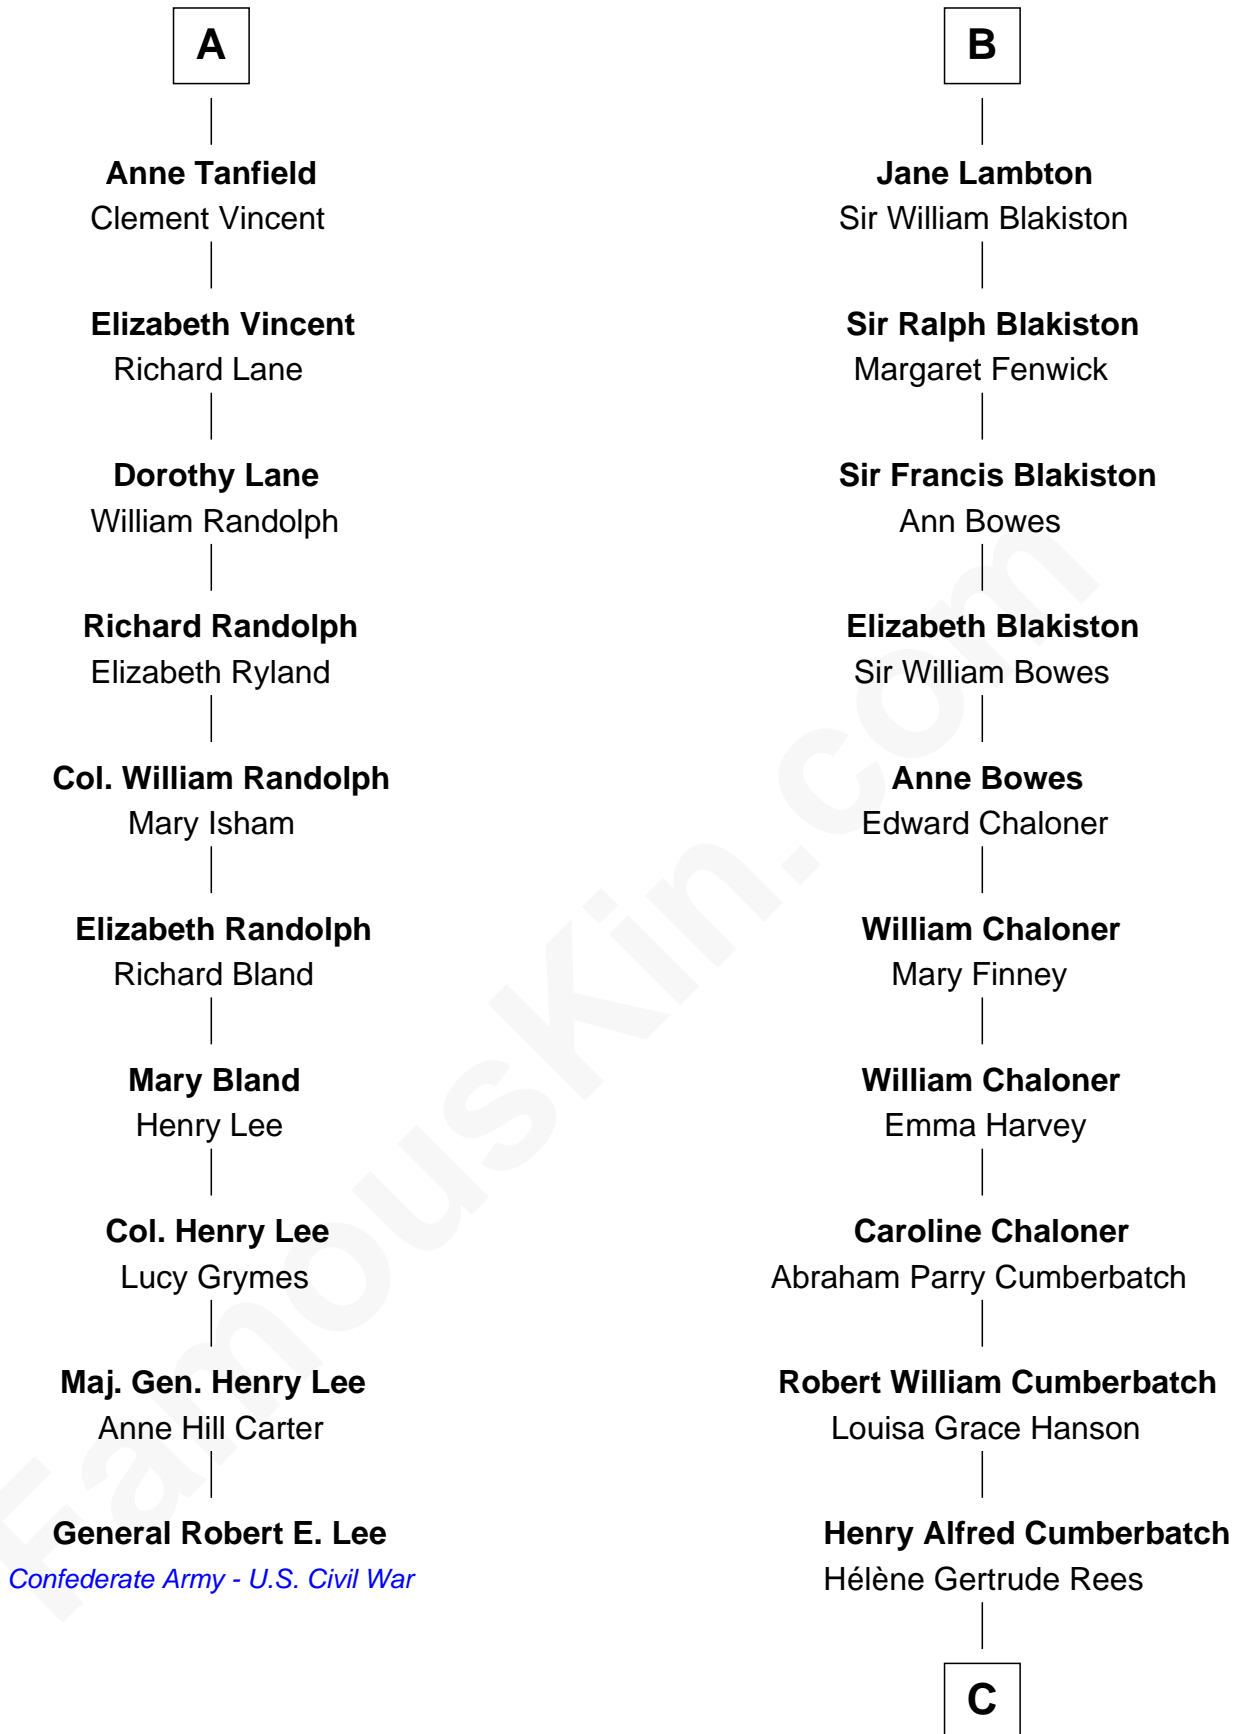

FamousKin.com Relationship Chart of

General Robert E. Lee

Confederate Army - U.S. Civil War

16th cousin 3 times removed of

Benedict Cumberbatch

Movie, Television and Stage Actor

C

Henry Carlton Cumberbatch