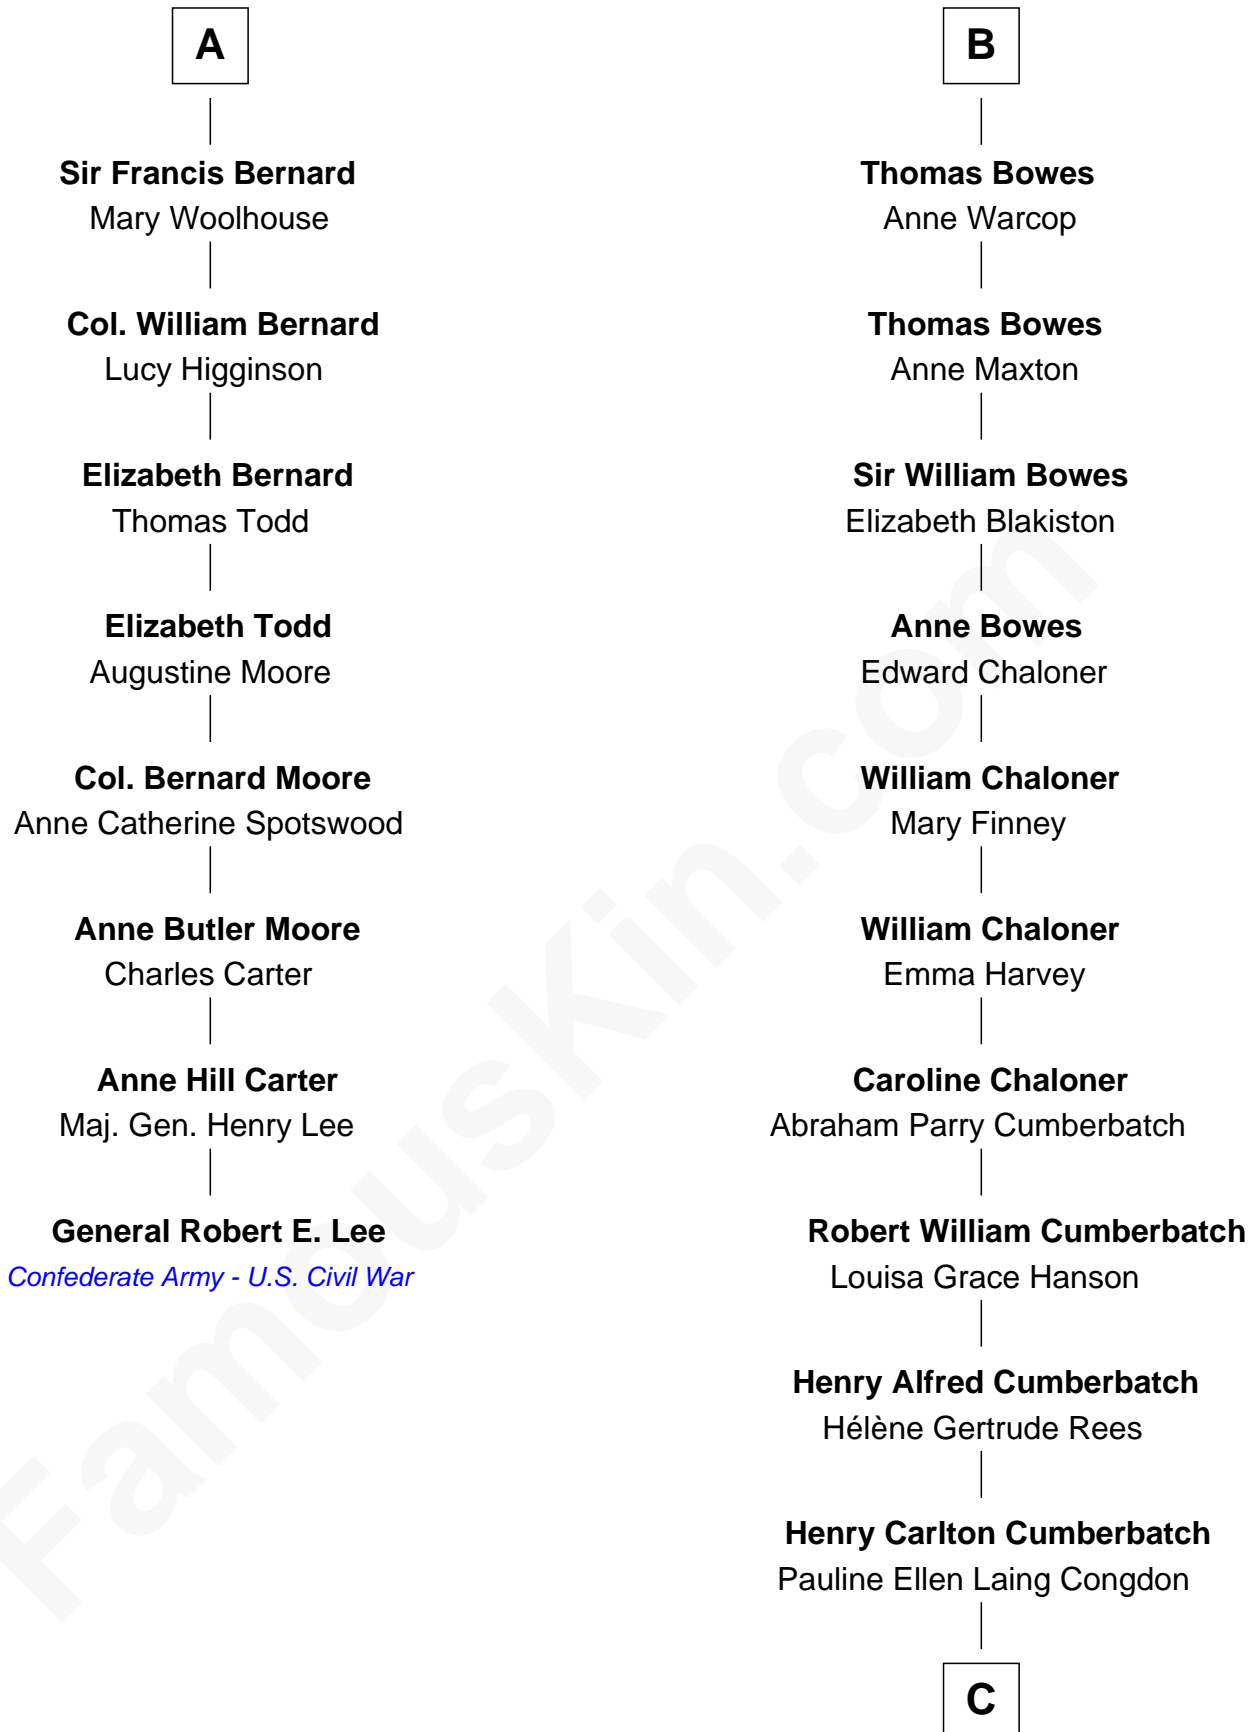

FamousKin.com Relationship Chart of

General Robert E. Lee

Confederate Army - U.S. Civil War

14th cousin 4 times removed of

Benedict Cumberbatch

Movie, Television and Stage Actor

John de Welles

Maud de Roos