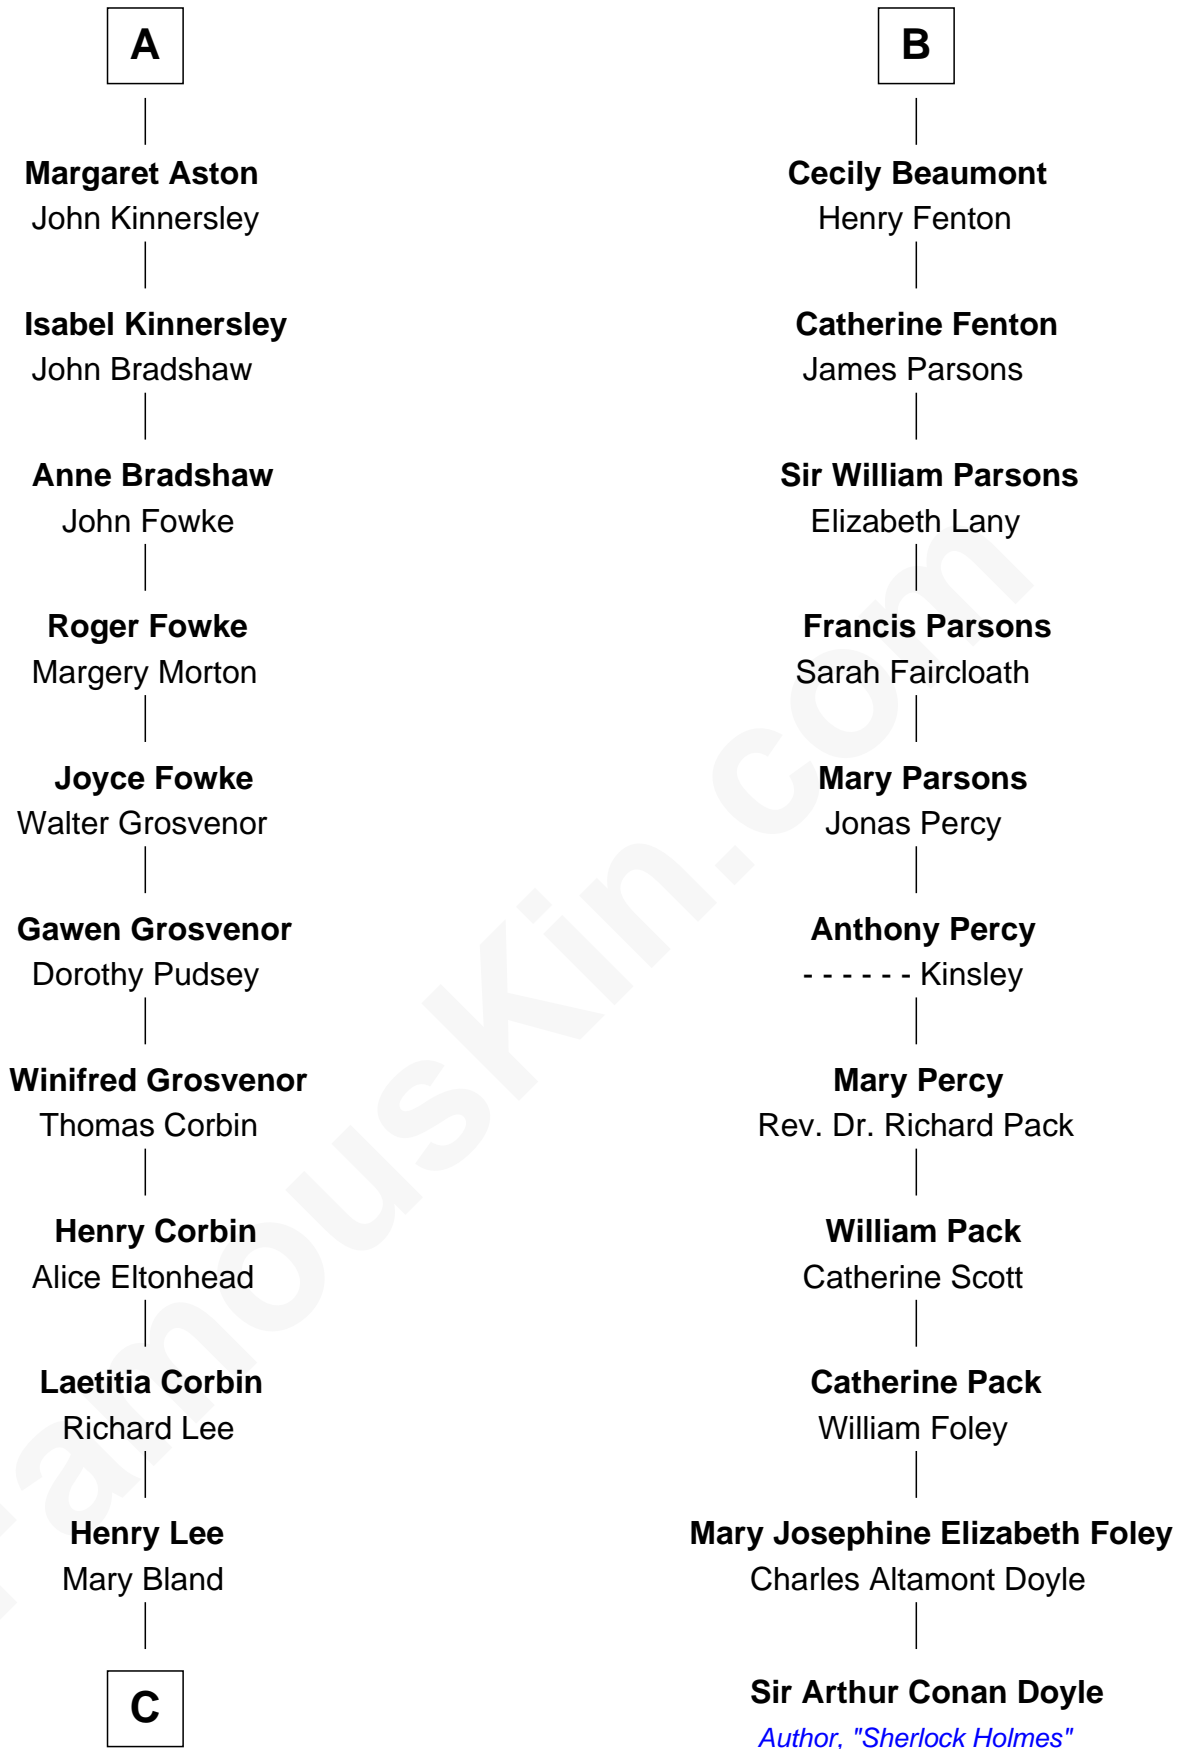

FamousKin.com Relationship Chart of

General Robert E. Lee

Confederate Army - U.S. Civil War

17th cousin 2 times removed of

Sir Arthur Conan Doyle

Author, "Sherlock Holmes"

John de Botetourte

Maud FitzThomas

C

Col. Henry Lee

Lucy Grymes

Maj. Gen. Henry Lee

Anne Hill Carter

General Robert E. Lee

Confederate Army - U.S. Civil War

FamousKin.com