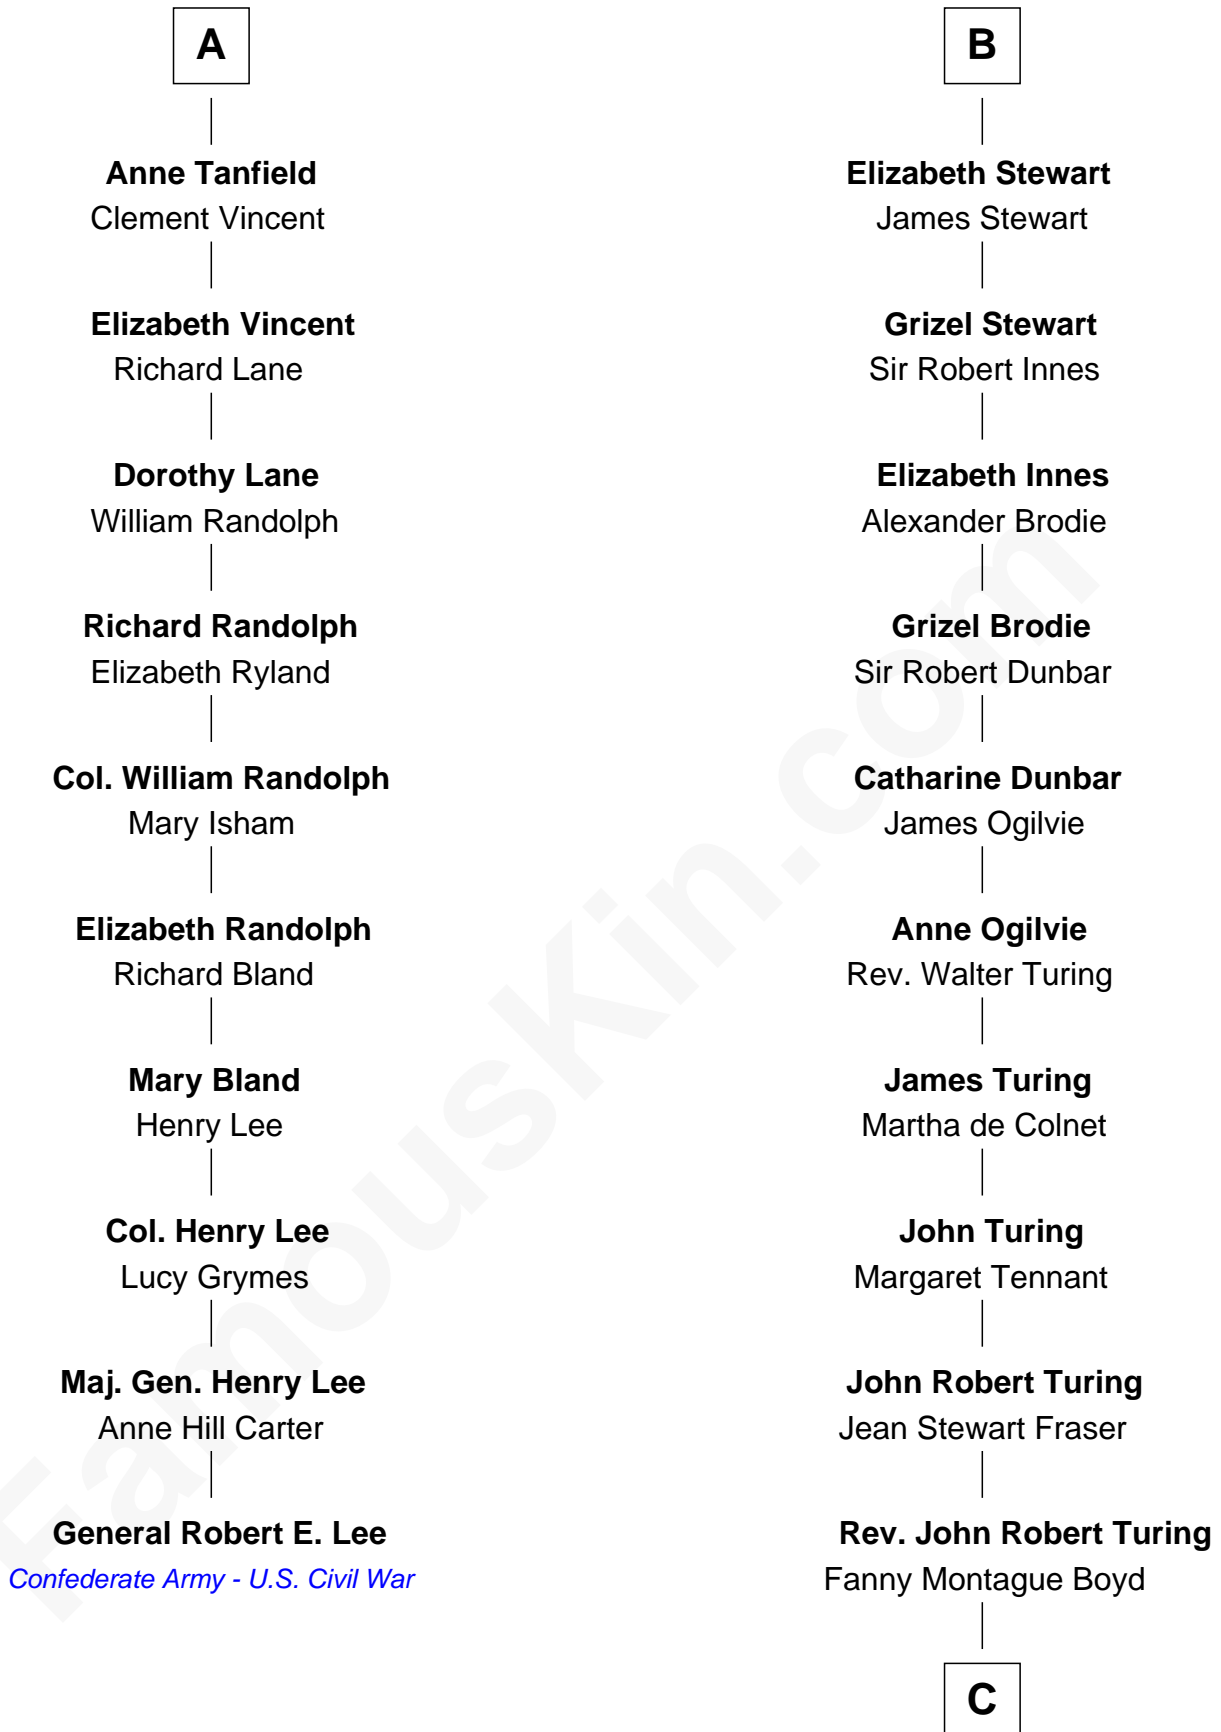

FamousKin.com

Relationship Chart of

General Robert E. Lee

Confederate Army - U.S. Civil War

16th cousin 2 times removed of

Alan Turing

WWII Codebreaker of Nazi Enigma Machine

C

Julius Matheson Turing

Ethel Sara Stoney

Alan Turing

WWII Codebreaker of Nazi Enigma Machine

FamousKin.com