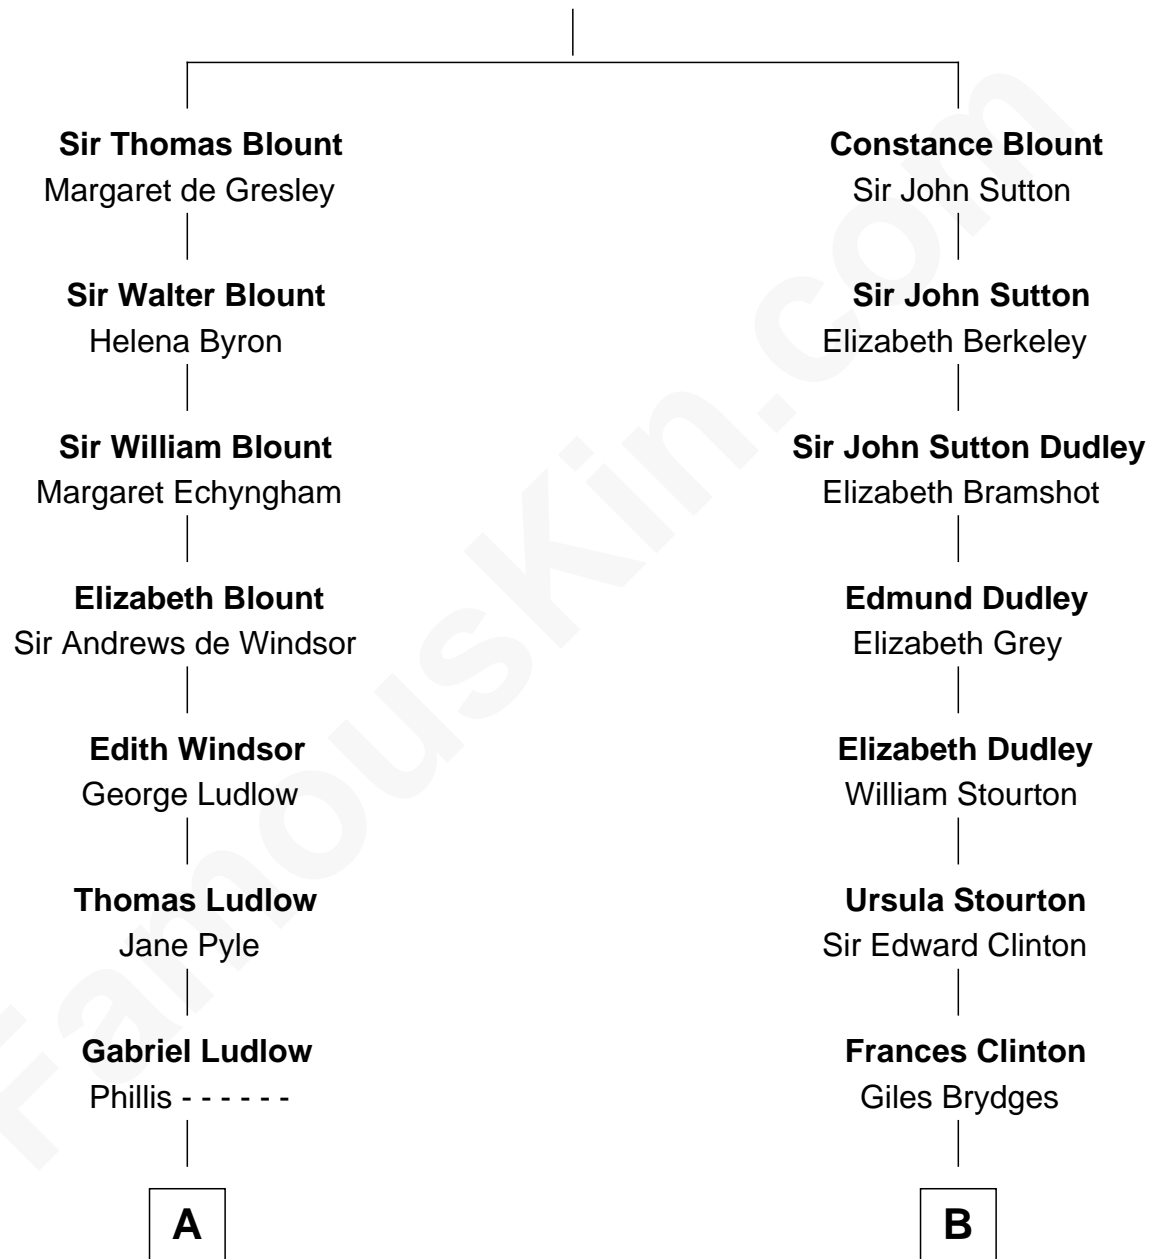

FamousKin.com Relationship Chart of

General Robert E. Lee

Confederate Army - U.S. Civil War

12th cousin 6 times removed of

Queen Elizabeth II

Queen of the United Kingdom

Sir Walter Blount

Sancha de Ayala

C

Elizabeth Bowes-Lyon
George VI, King of the United Kingdom

Queen Elizabeth II
Queen of the United Kingdom

FamousKin.com

Elizabeth II photo by [Eric Draper](#)