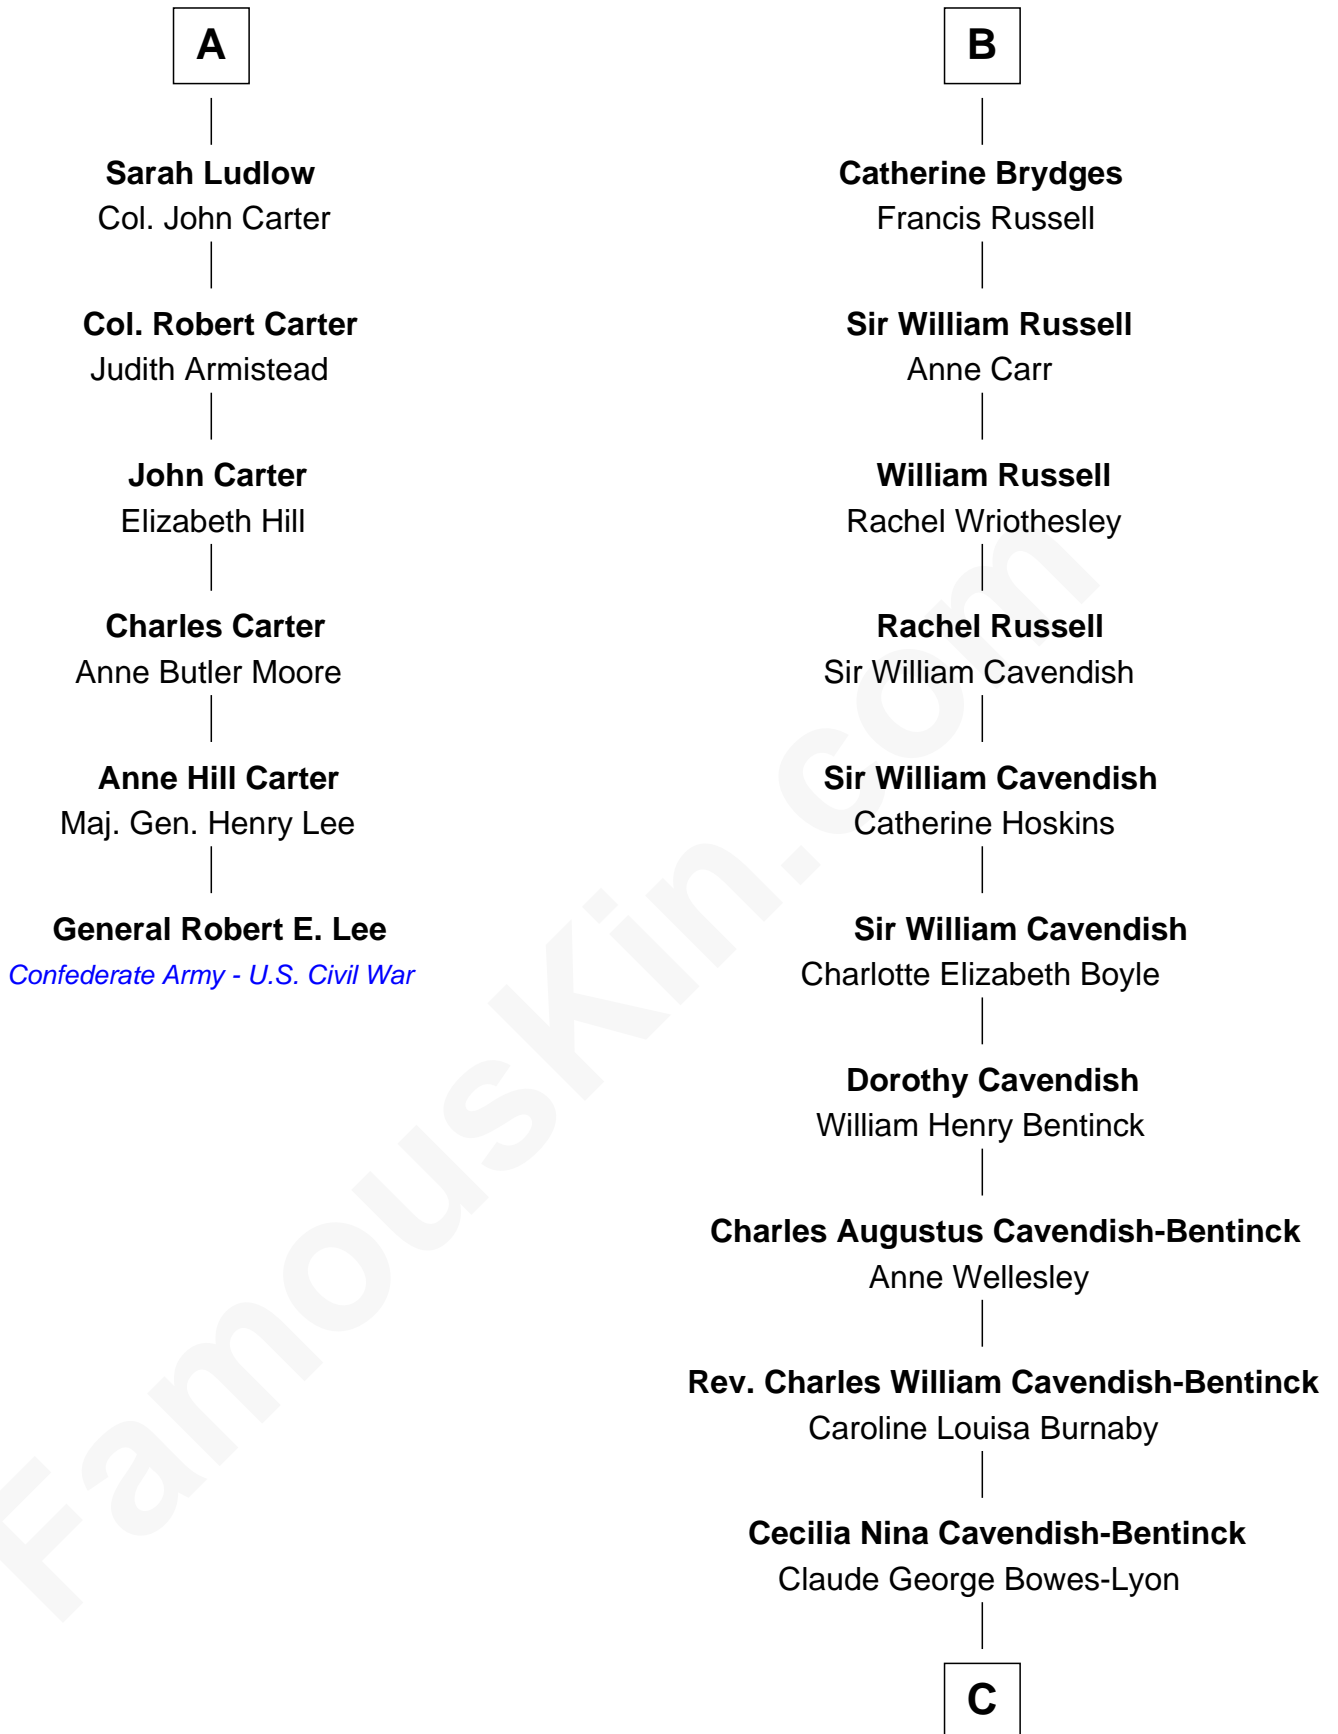

FamousKin.com Relationship Chart of

General Robert E. Lee

Confederate Army - U.S. Civil War

12th cousin 6 times removed of

Queen Elizabeth II

Queen of the United Kingdom

Sir Walter Blount

Sancha de Ayala

C

Elizabeth Bowes-Lyon
George VI, King of the United Kingdom

Queen Elizabeth II
Queen of the United Kingdom

FamousKin.com

Elizabeth II photo by [Eric Draper](#)