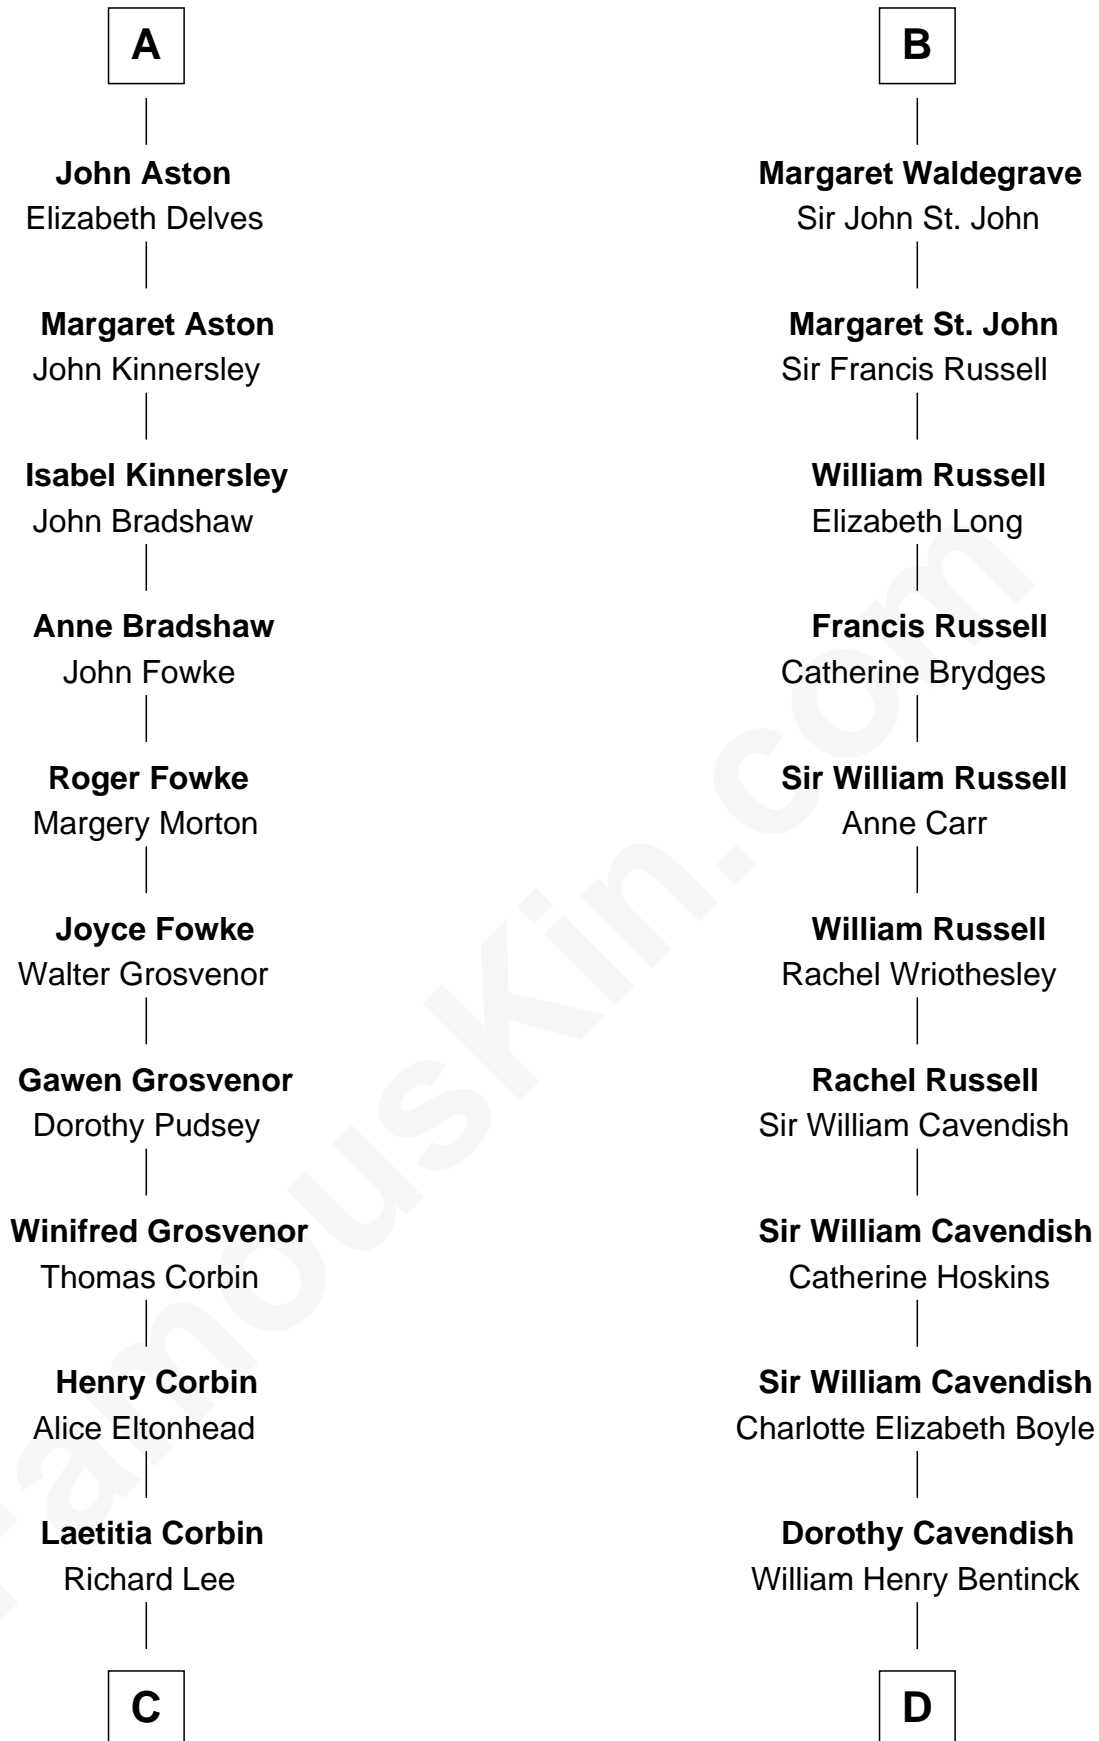

FamousKin.com Relationship Chart of

General Robert E. Lee

Confederate Army - U.S. Civil War

20th cousin 1 time removed of

Queen Elizabeth II

Queen of the United Kingdom

Elizabeth II photo by [Eric Draper](#)