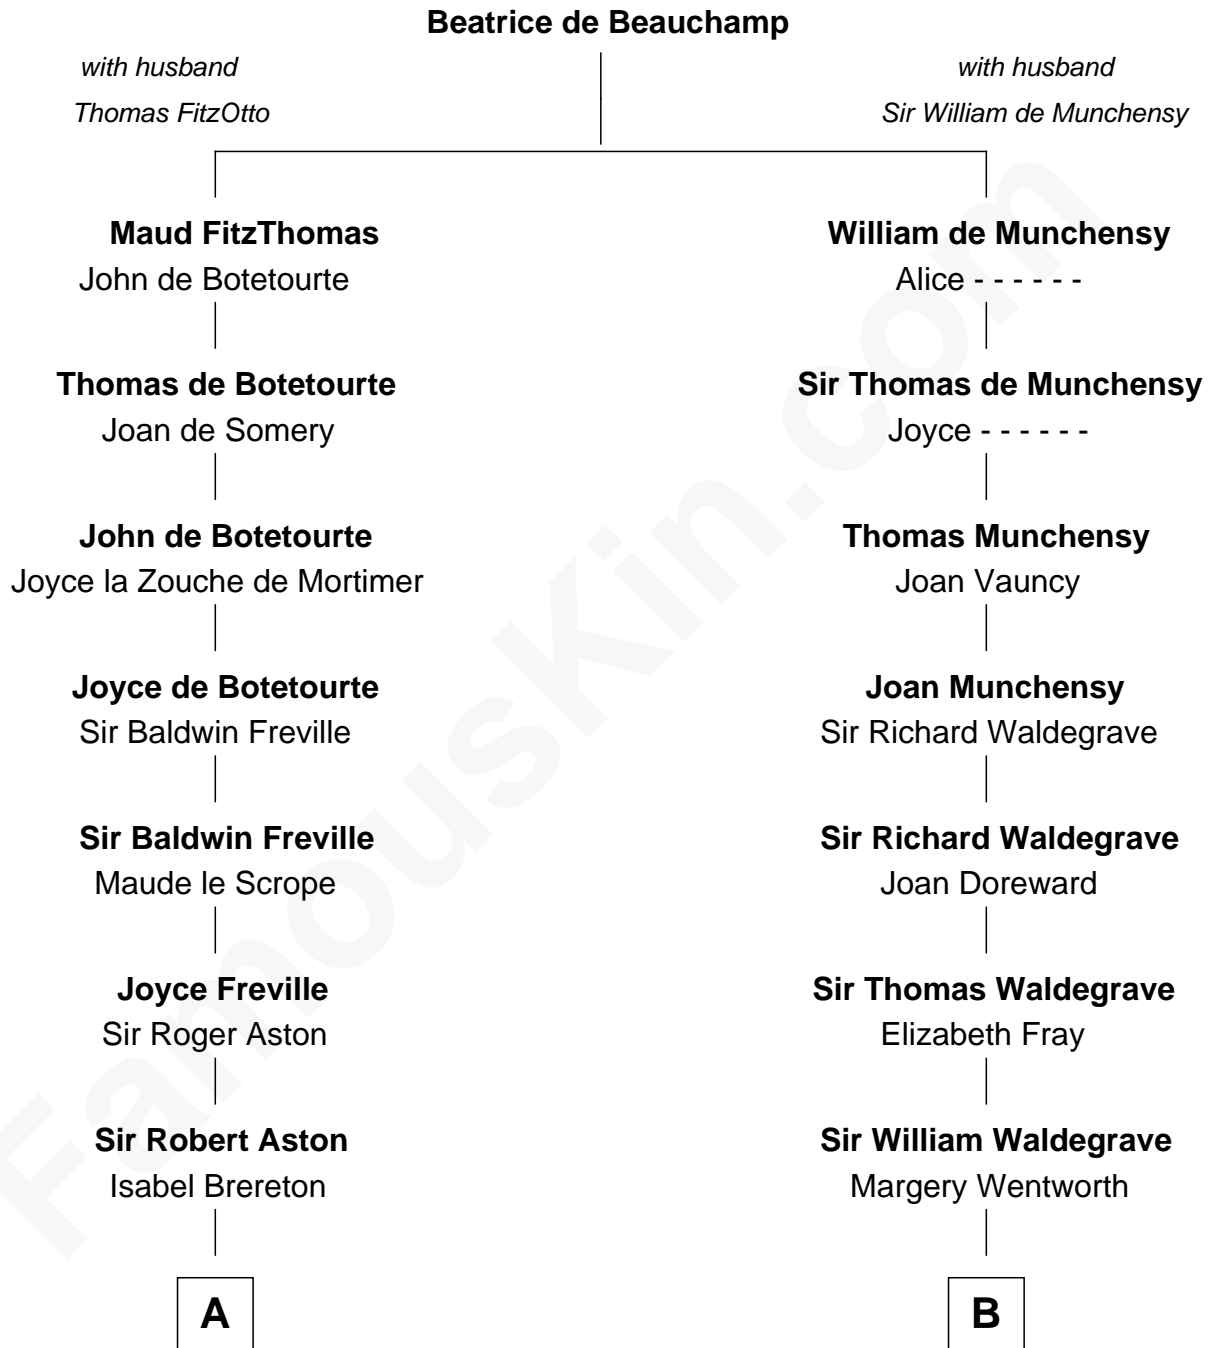

FamousKin.com Relationship Chart of

General Robert E. Lee

Confederate Army - U.S. Civil War

20th cousin 1 time removed of

Queen Elizabeth II

Queen of the United Kingdom

Elizabeth II photo by [Eric Draper](#)