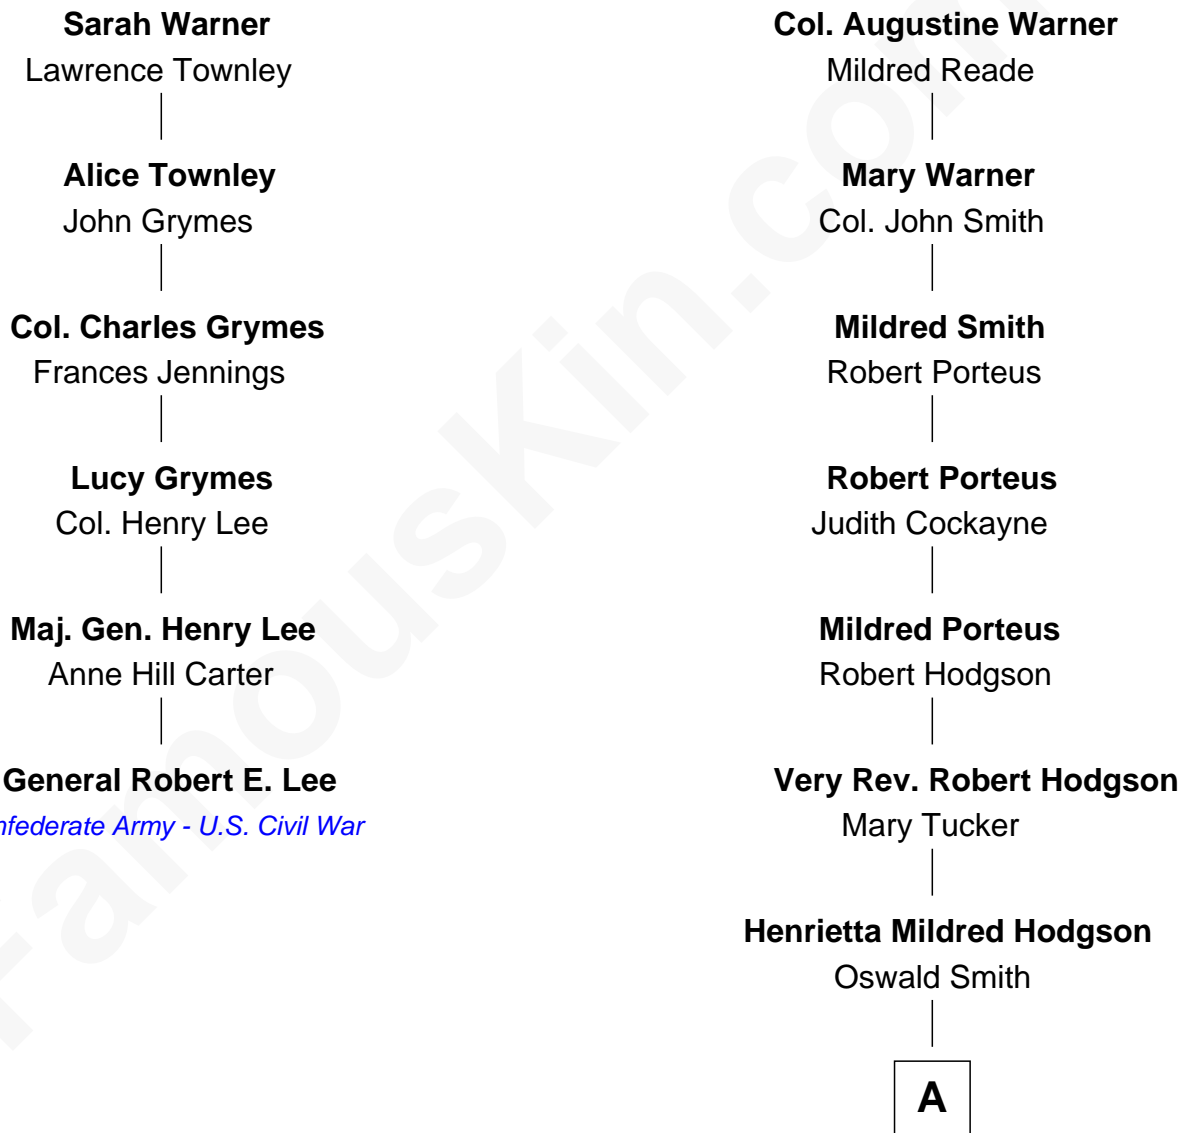

FamousKin.com Relationship Chart of

General Robert E. Lee

Confederate Army - U.S. Civil War

5th cousin 5 times removed of

Queen Elizabeth II

Queen of the United Kingdom

Augustine Warner

Mary Townley

Elizabeth II photo by [Eric Draper](#)