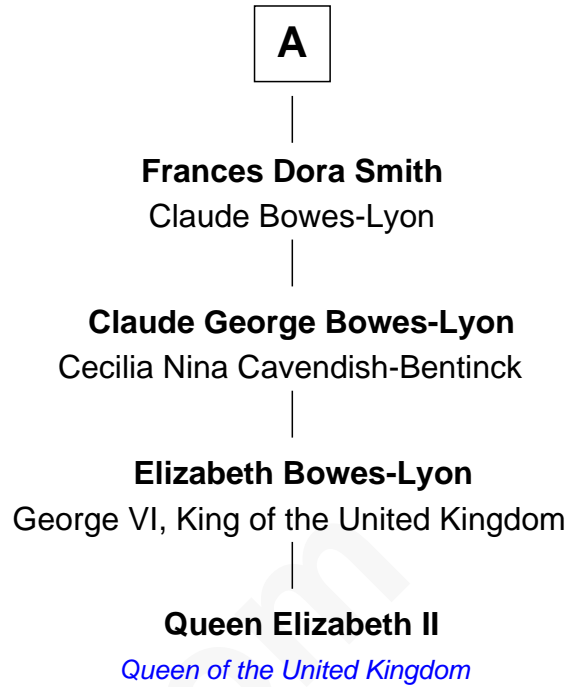

FamousKin.com Relationship Chart of

General Robert E. Lee

Confederate Army - U.S. Civil War

5th cousin 5 times removed of

Queen Elizabeth II

Queen of the United Kingdom

Augustine Warner

Mary Townley

Elizabeth II photo by [Eric Draper](#)