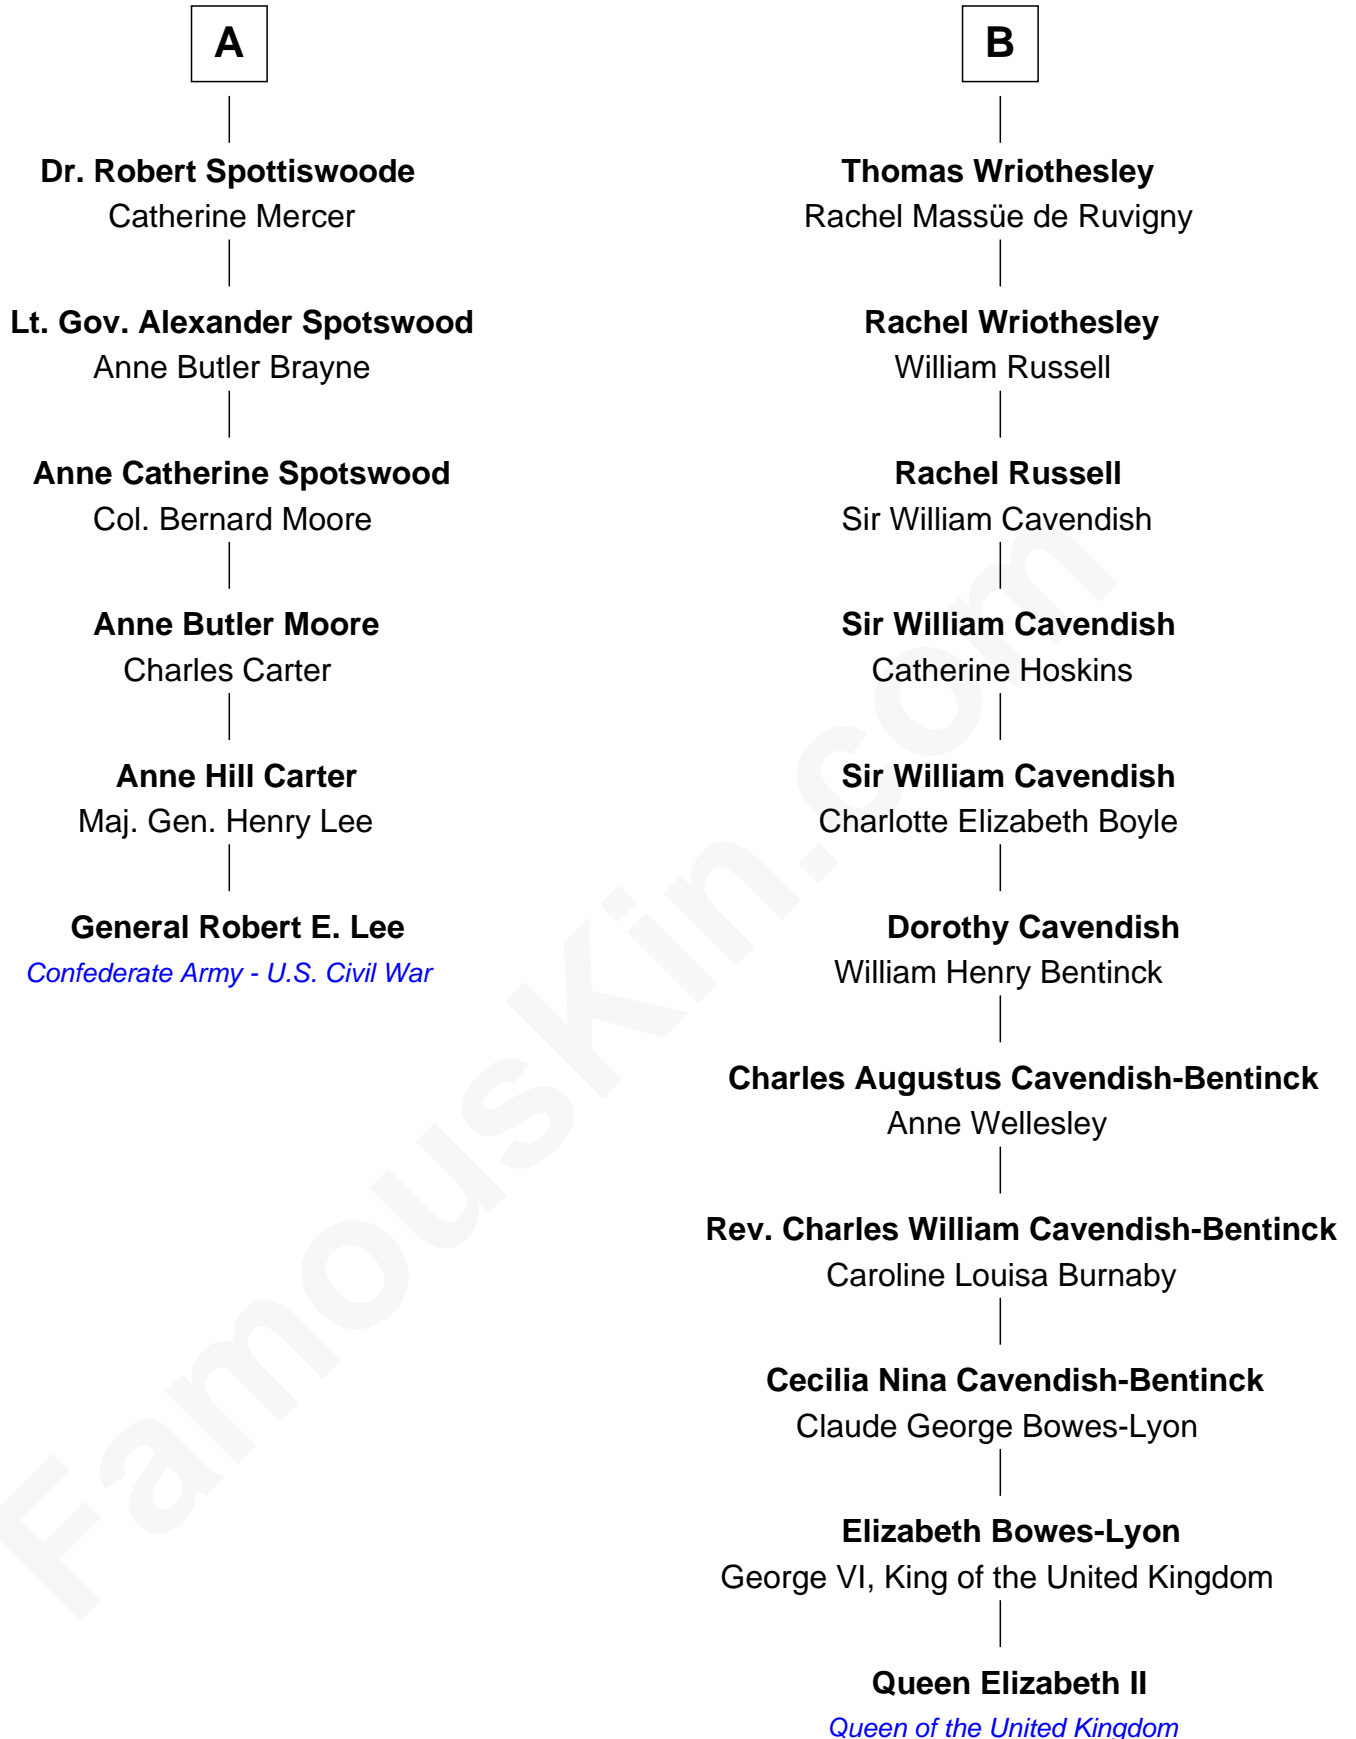

# FamousKin.com Relationship Chart of

**General Robert E. Lee**

*Confederate Army - U.S. Civil War*

12th cousin 5 times removed of

**Queen Elizabeth II**

*Queen of the United Kingdom*

**Sir John Beaufort**

Margaret de Holand

**Joan Beaufort**  
Sir James Stewart

**John Stewart**  
Eleanor Sinclair

**Jean Stewart**  
James Arbuthnott

**Isabel Arbuthnott**  
Sir Robert Maule

**William Maule**  
Bethia Guthrie

**Eleanor Maule**  
Sir Alexander Morrison

**Bethia Morrison**  
Sir Robert Spottiswoode

**A**

**Edmund Beaufort**  
Eleanor Beauchamp

**Margaret Beaufort**  
Humphrey Stafford

**Henry Stafford**  
Catherine Woodville

**Anne Stafford**  
Sir George Hastings

**Dorothy Hastings**  
Sir Richard Devereux

**Elizabeth Devereux**  
John Vernon

**Elizabeth Vernon**  
Henry Wriothesley

**B**

Elizabeth II photo by [Eric Draper](#)