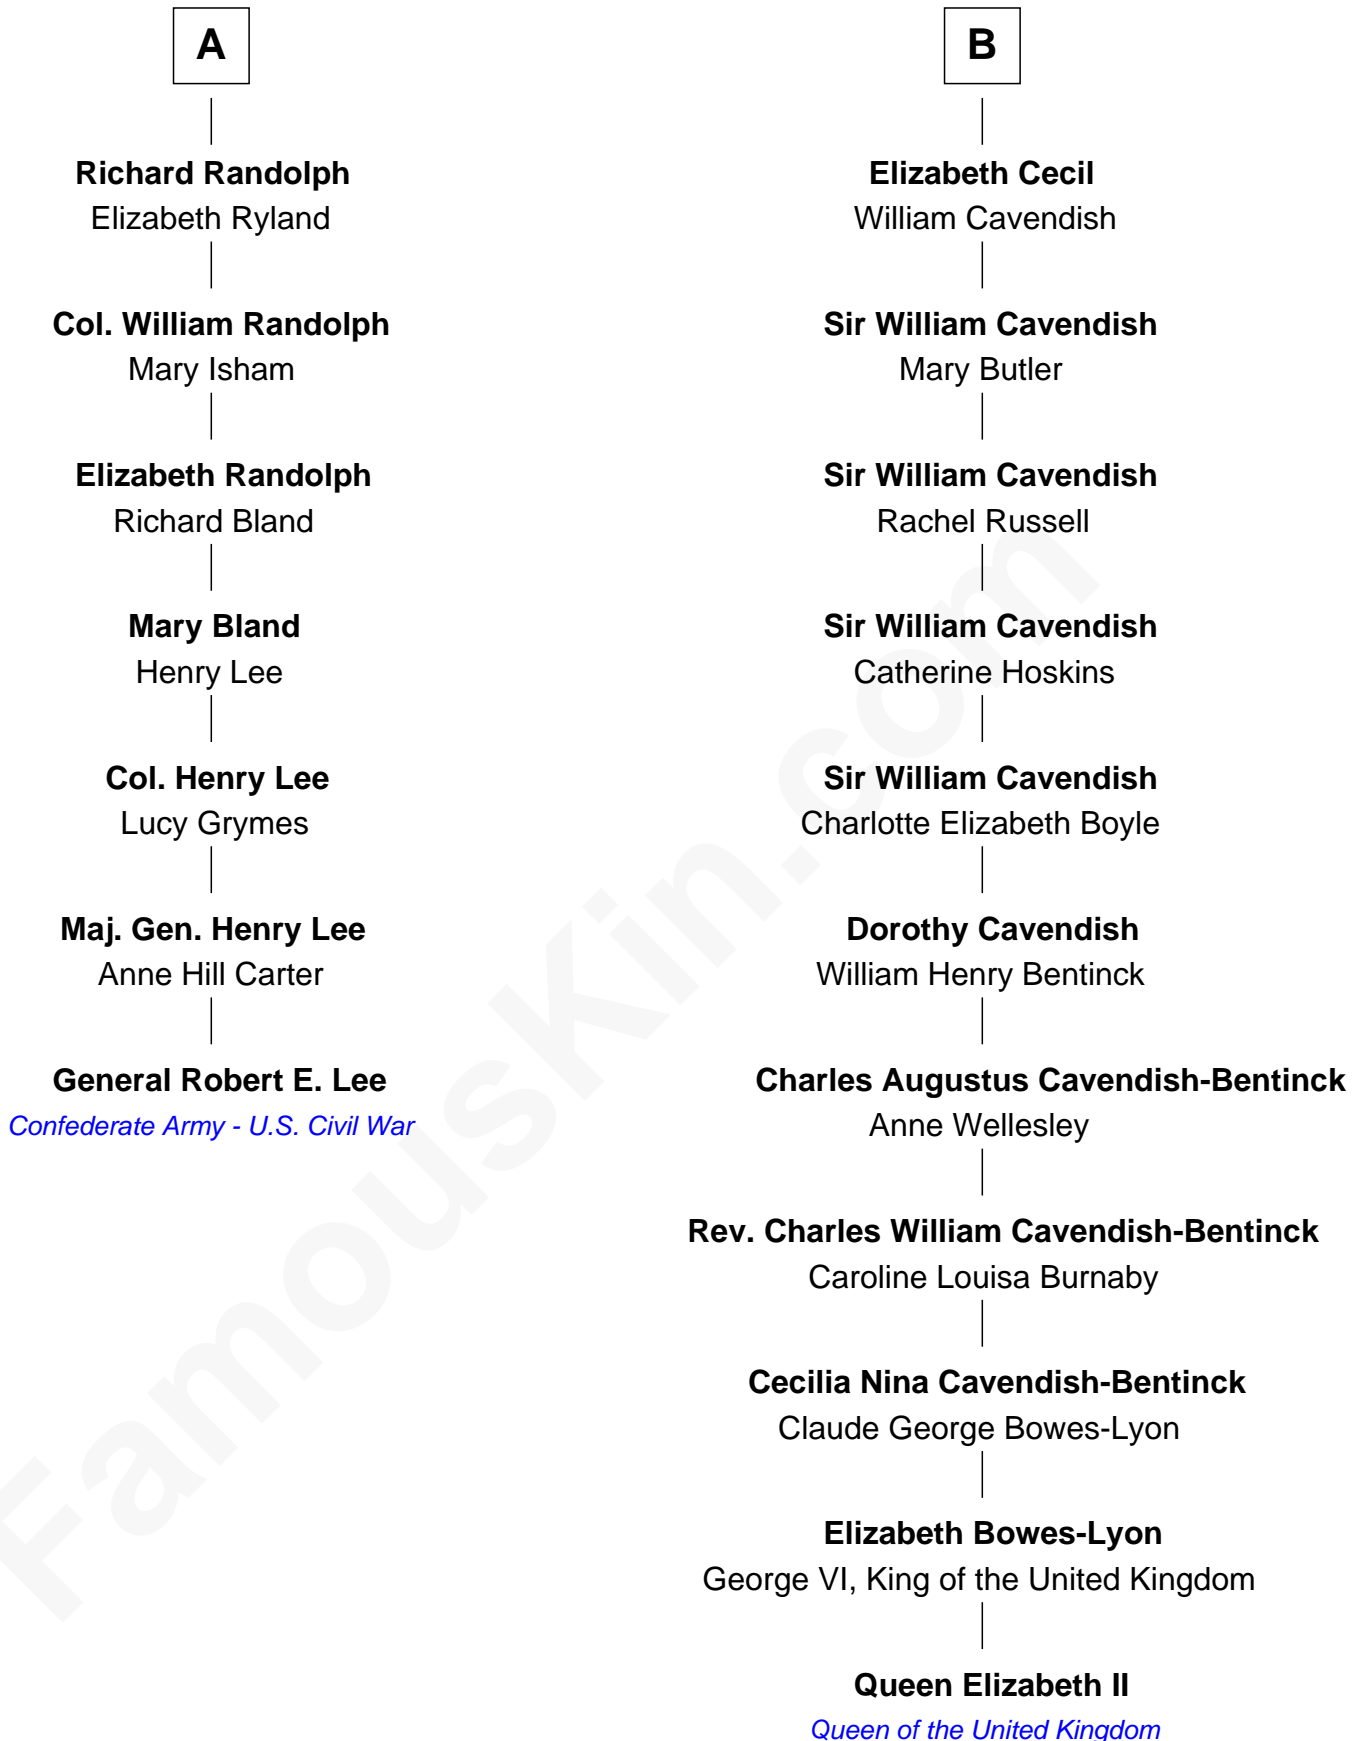

# FamousKin.com Relationship Chart of

**General Robert E. Lee**

*Confederate Army - U.S. Civil War*

13th cousin 4 times removed of

**Queen Elizabeth II**

*Queen of the United Kingdom*

**Sir Robert Howard**

Margaret Mowbray

**Anne Tanfield**

Clement Vincent

**Elizabeth Vincent**

Richard Lane

**Dorothy Lane**

William Randolph

**A**

**Sir John Howard**

Katherine Moleyns

**Sir Thomas Howard**

Elizabeth Tilney

**Muriel Howard**

Sir Thomas Knyvet

**Sir Henry Knyvet**

Anne Pickering

**Sir Henry Knyvet**

Elizabeth Stumpe

**Catherine Knyvet**

Thomas Howard

**Catherine Howard**

Sir William Cecil

**B**

Elizabeth II photo by [Eric Draper](#)