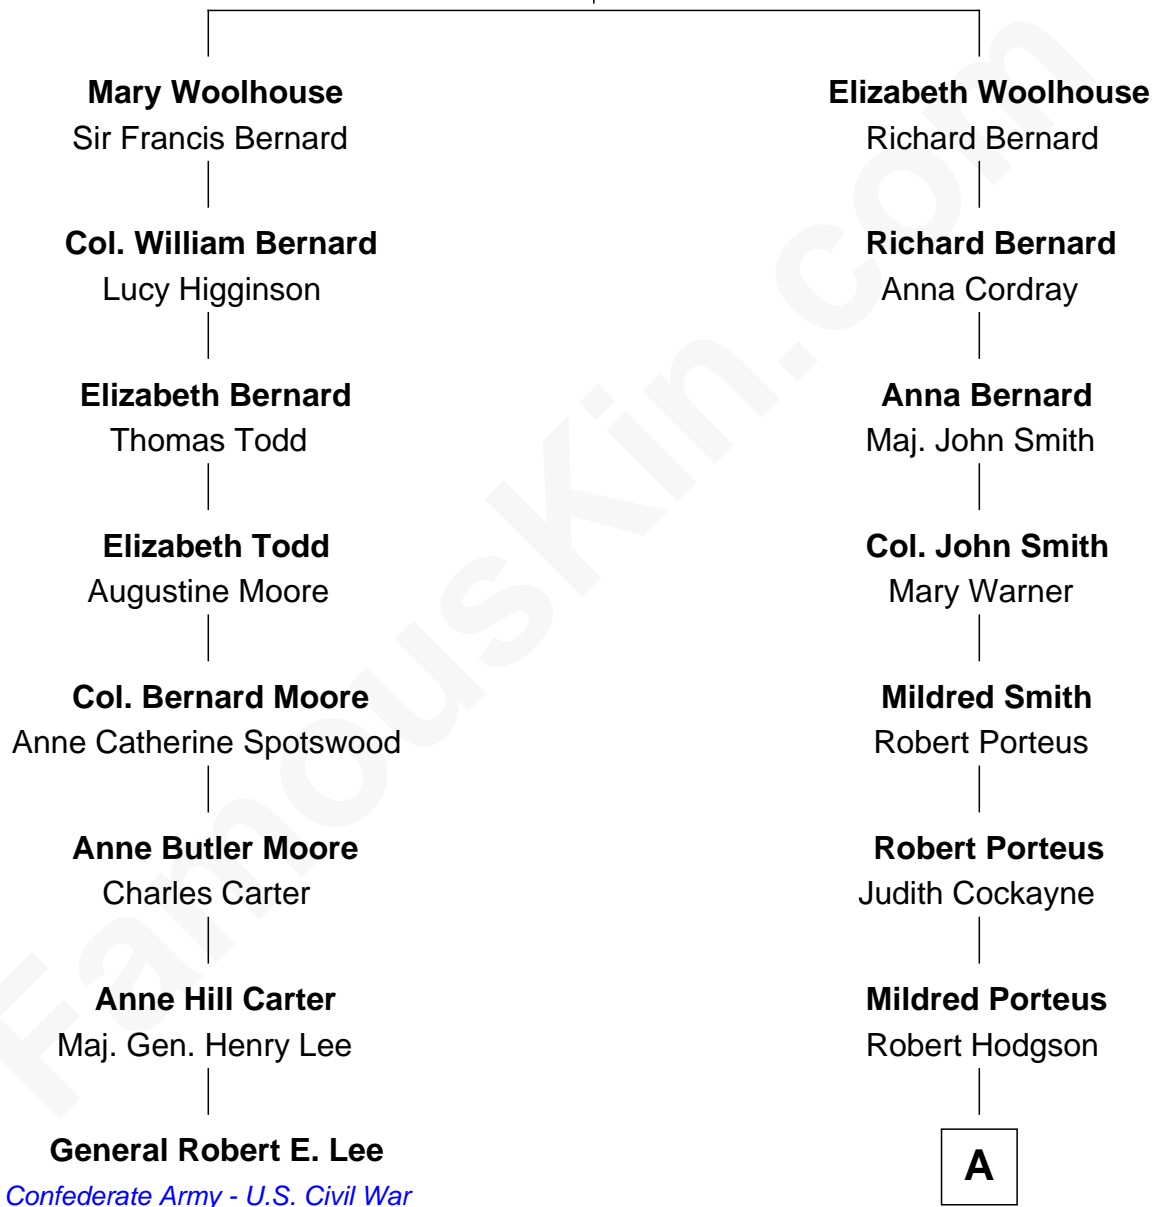

# FamousKin.com Relationship Chart of

**General Robert E. Lee**

*Confederate Army - U.S. Civil War*

7th cousin 5 times removed of

**Queen Elizabeth II**

*Queen of the United Kingdom*

**Anthony Woolhouse**

Millicent Strelley

Elizabeth II photo by [Eric Draper](#)