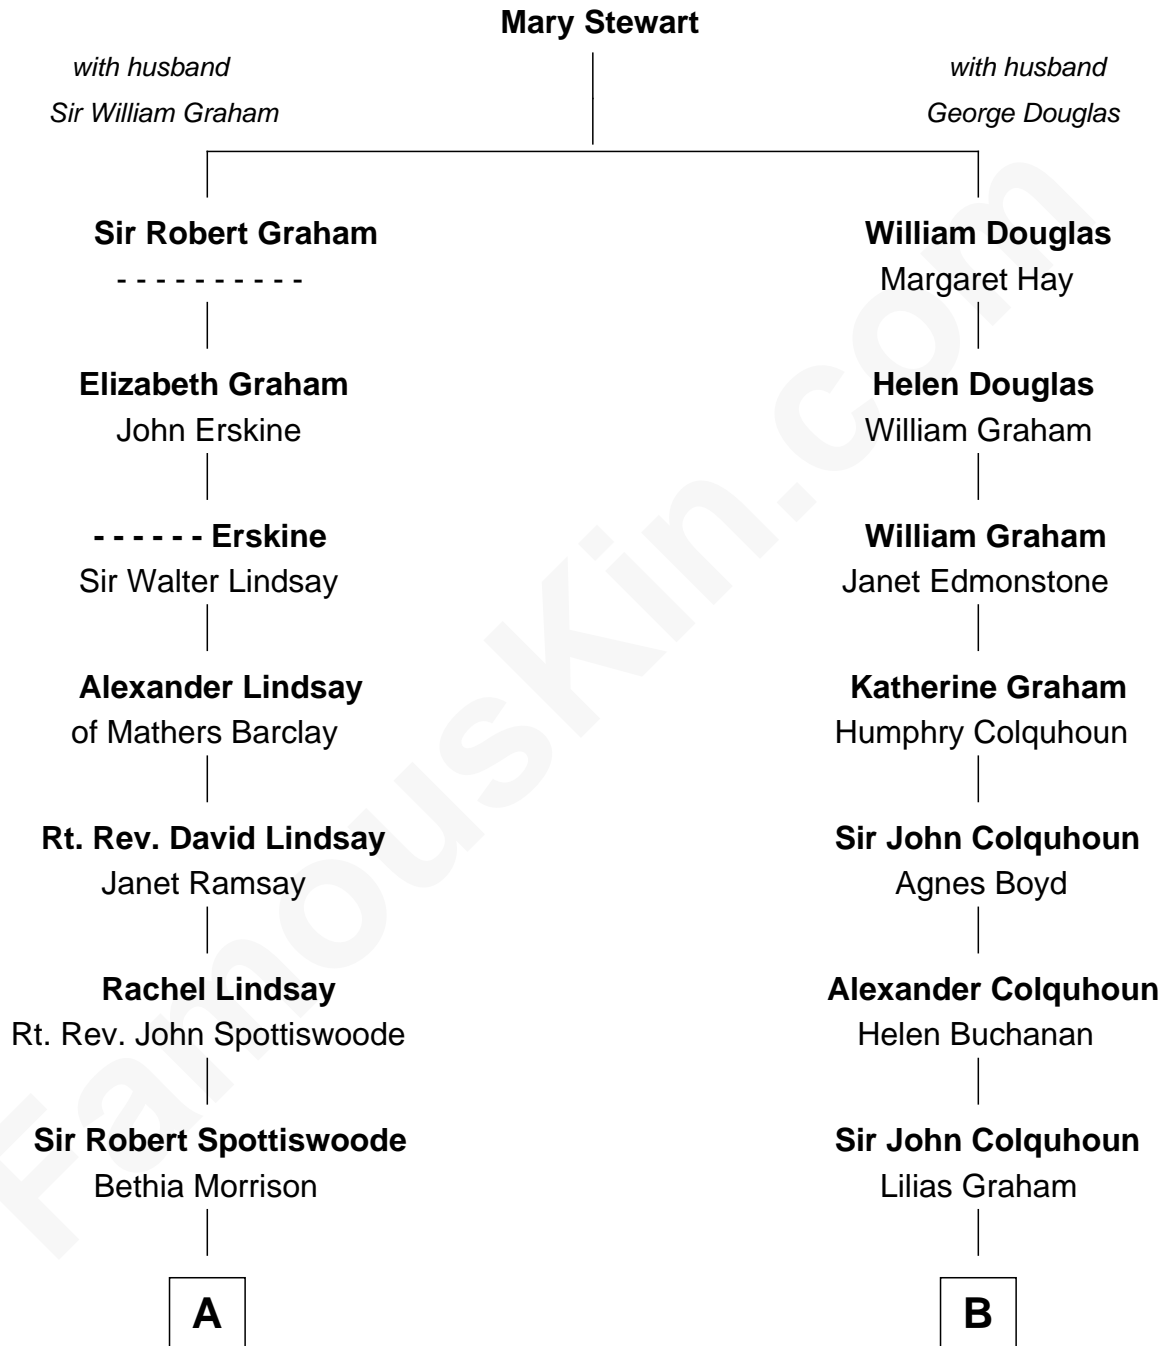

FamousKin.com Relationship Chart of

General Robert E. Lee

Confederate Army - U.S. Civil War

12th cousin 6 times removed of

Tilda Swinton

Movie Actress

C

Sir John Swinton
Judith Balfour Killen