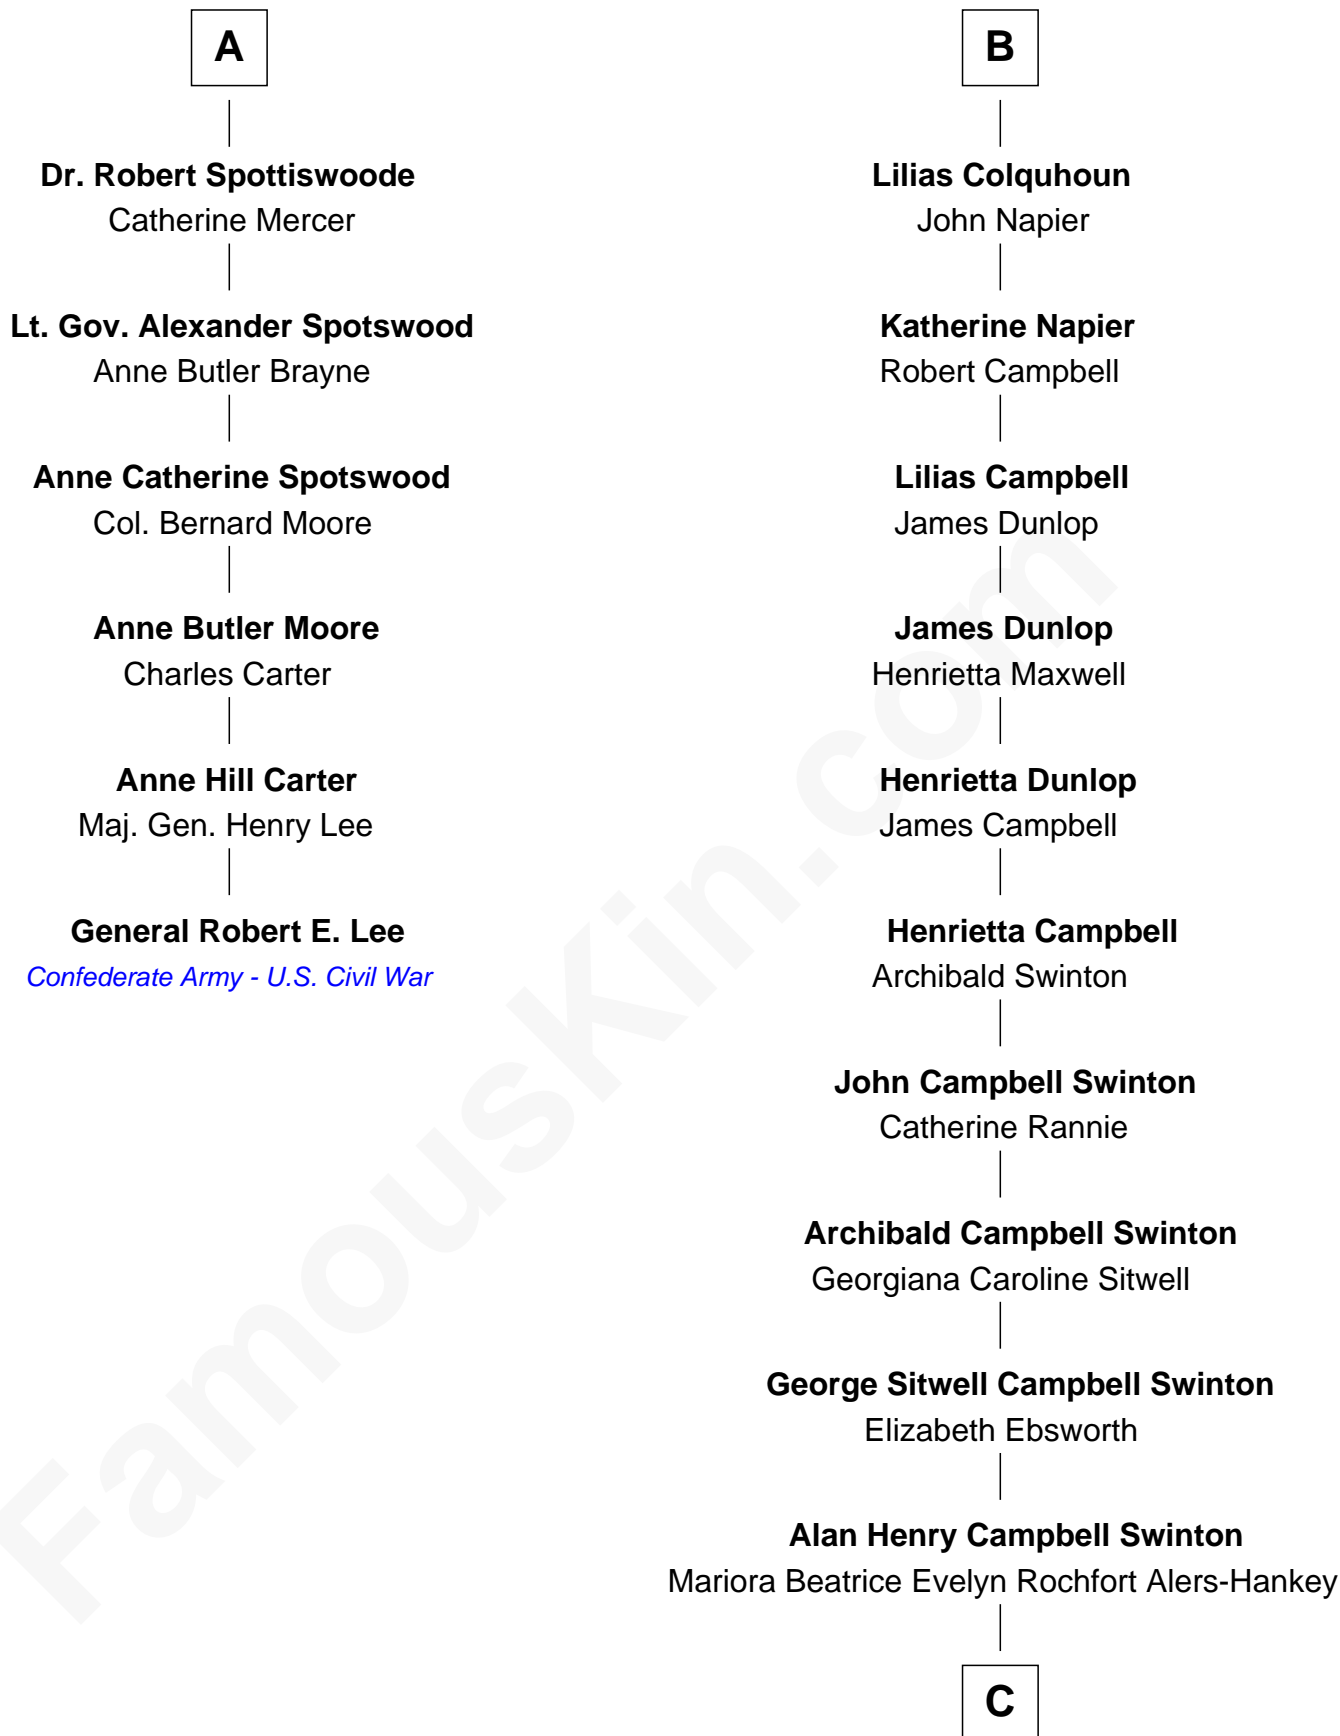

FamousKin.com Relationship Chart of

General Robert E. Lee

Confederate Army - U.S. Civil War

12th cousin 6 times removed of

Tilda Swinton

Movie Actress

C

Sir John Swinton
Judith Balfour Killen