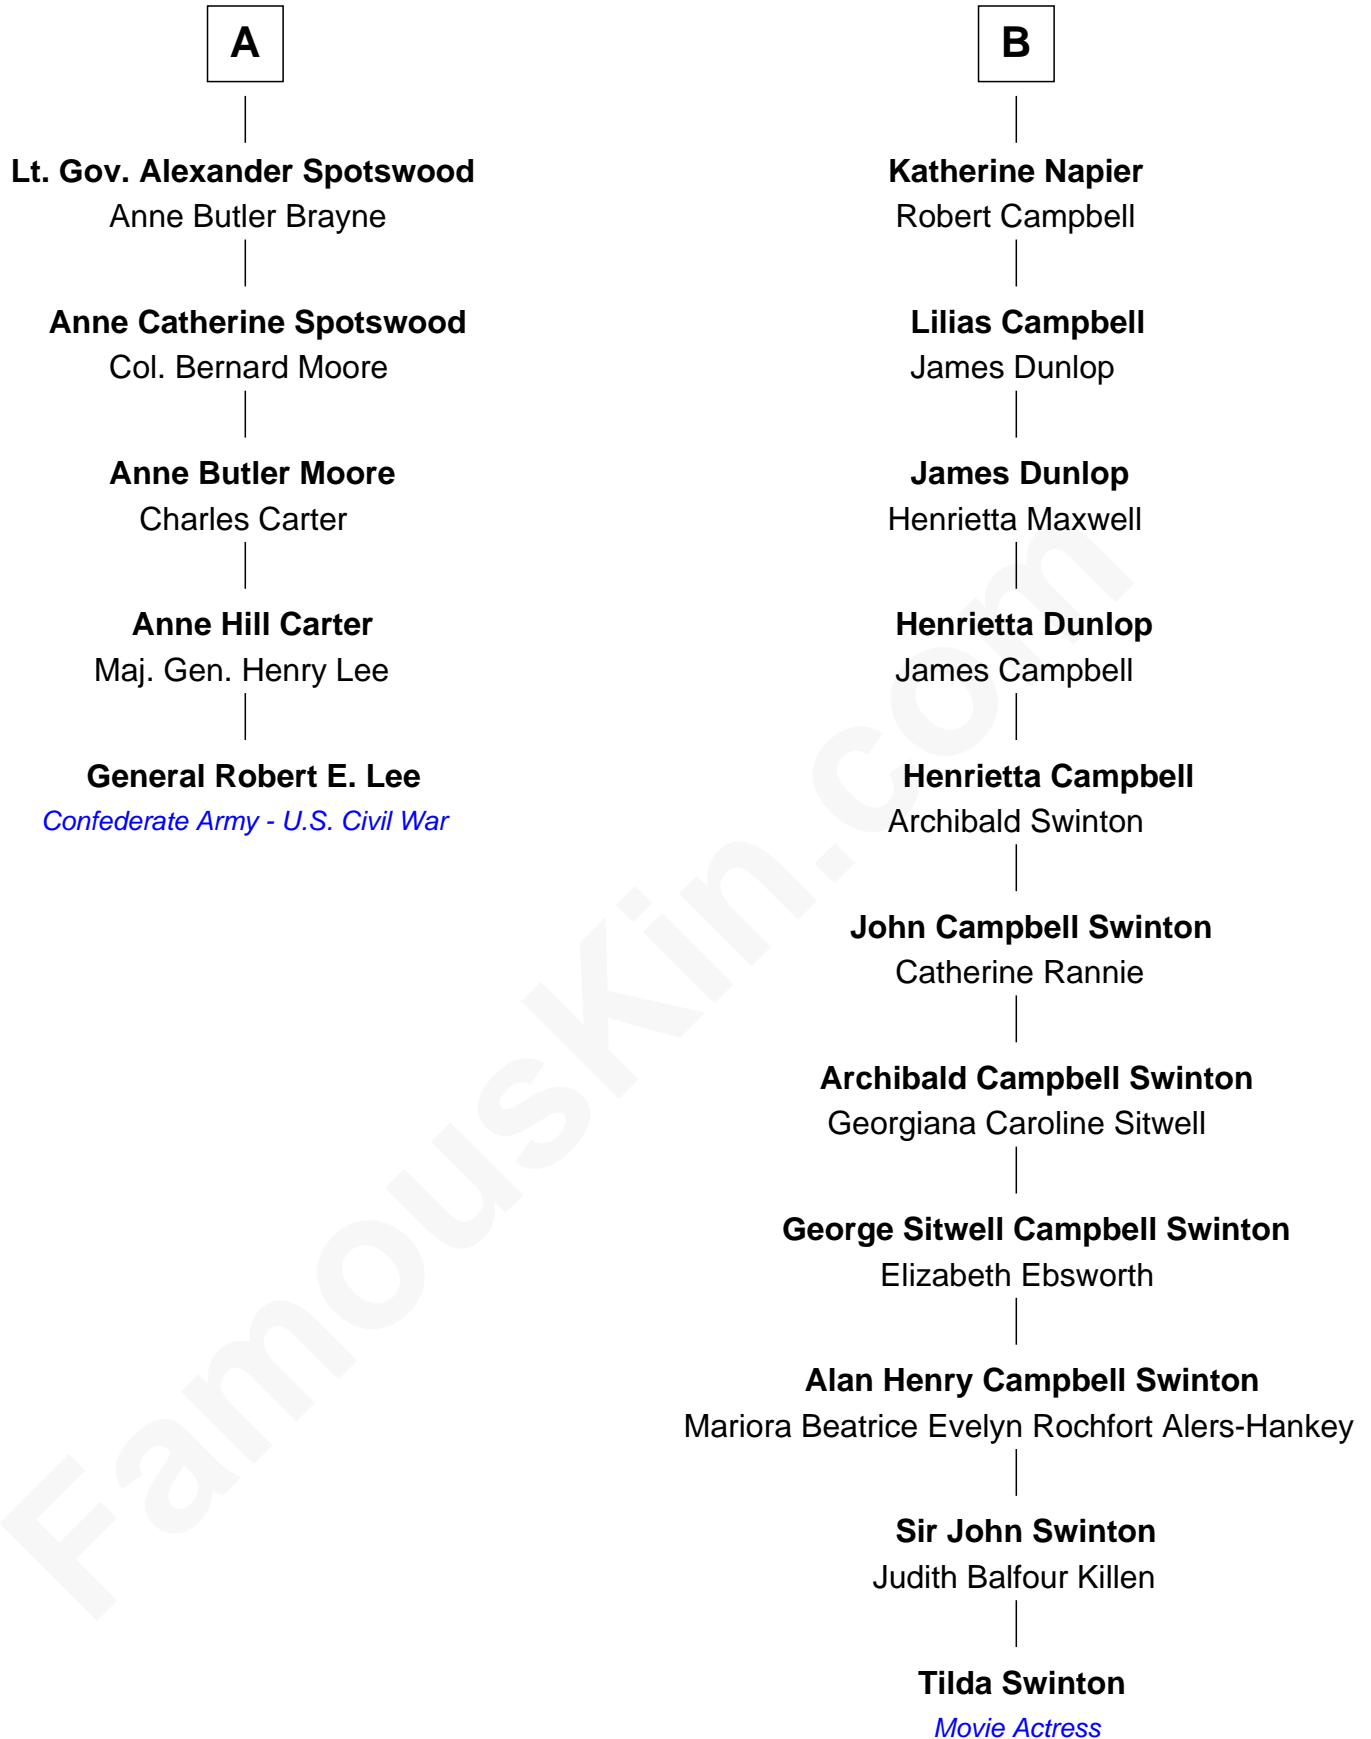

# FamousKin.com Relationship Chart of

**General Robert E. Lee**

*Confederate Army - U.S. Civil War*

11th cousin 6 times removed of

**Tilda Swinton**

*Movie Actress*

Tilda Swinton photo by [Nicolas Genin](#) (CC BY-SA 2.0)