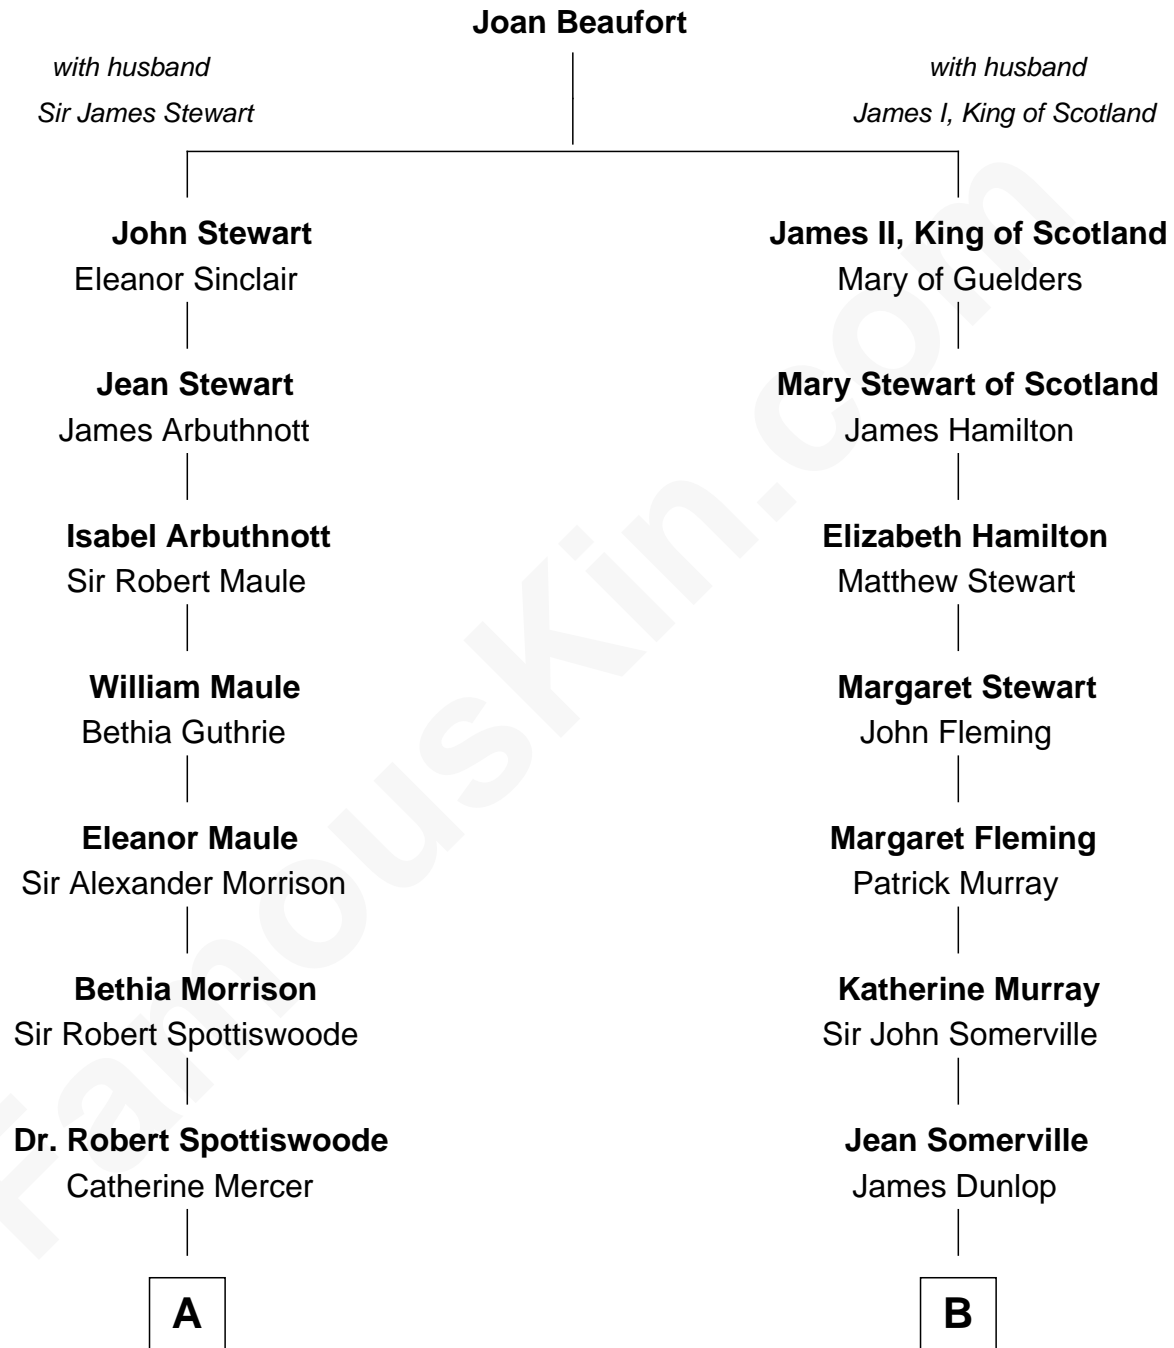

FamousKin.com
Relationship Chart of
General Robert E. Lee
Confederate Army - U.S. Civil War
 11th cousin 7 times removed of

Tilda Swinton
Movie Actress

C

Sir John Swinton
Judith Balfour Killen

Tilda Swinton
Movie Actress

FamousKin.com