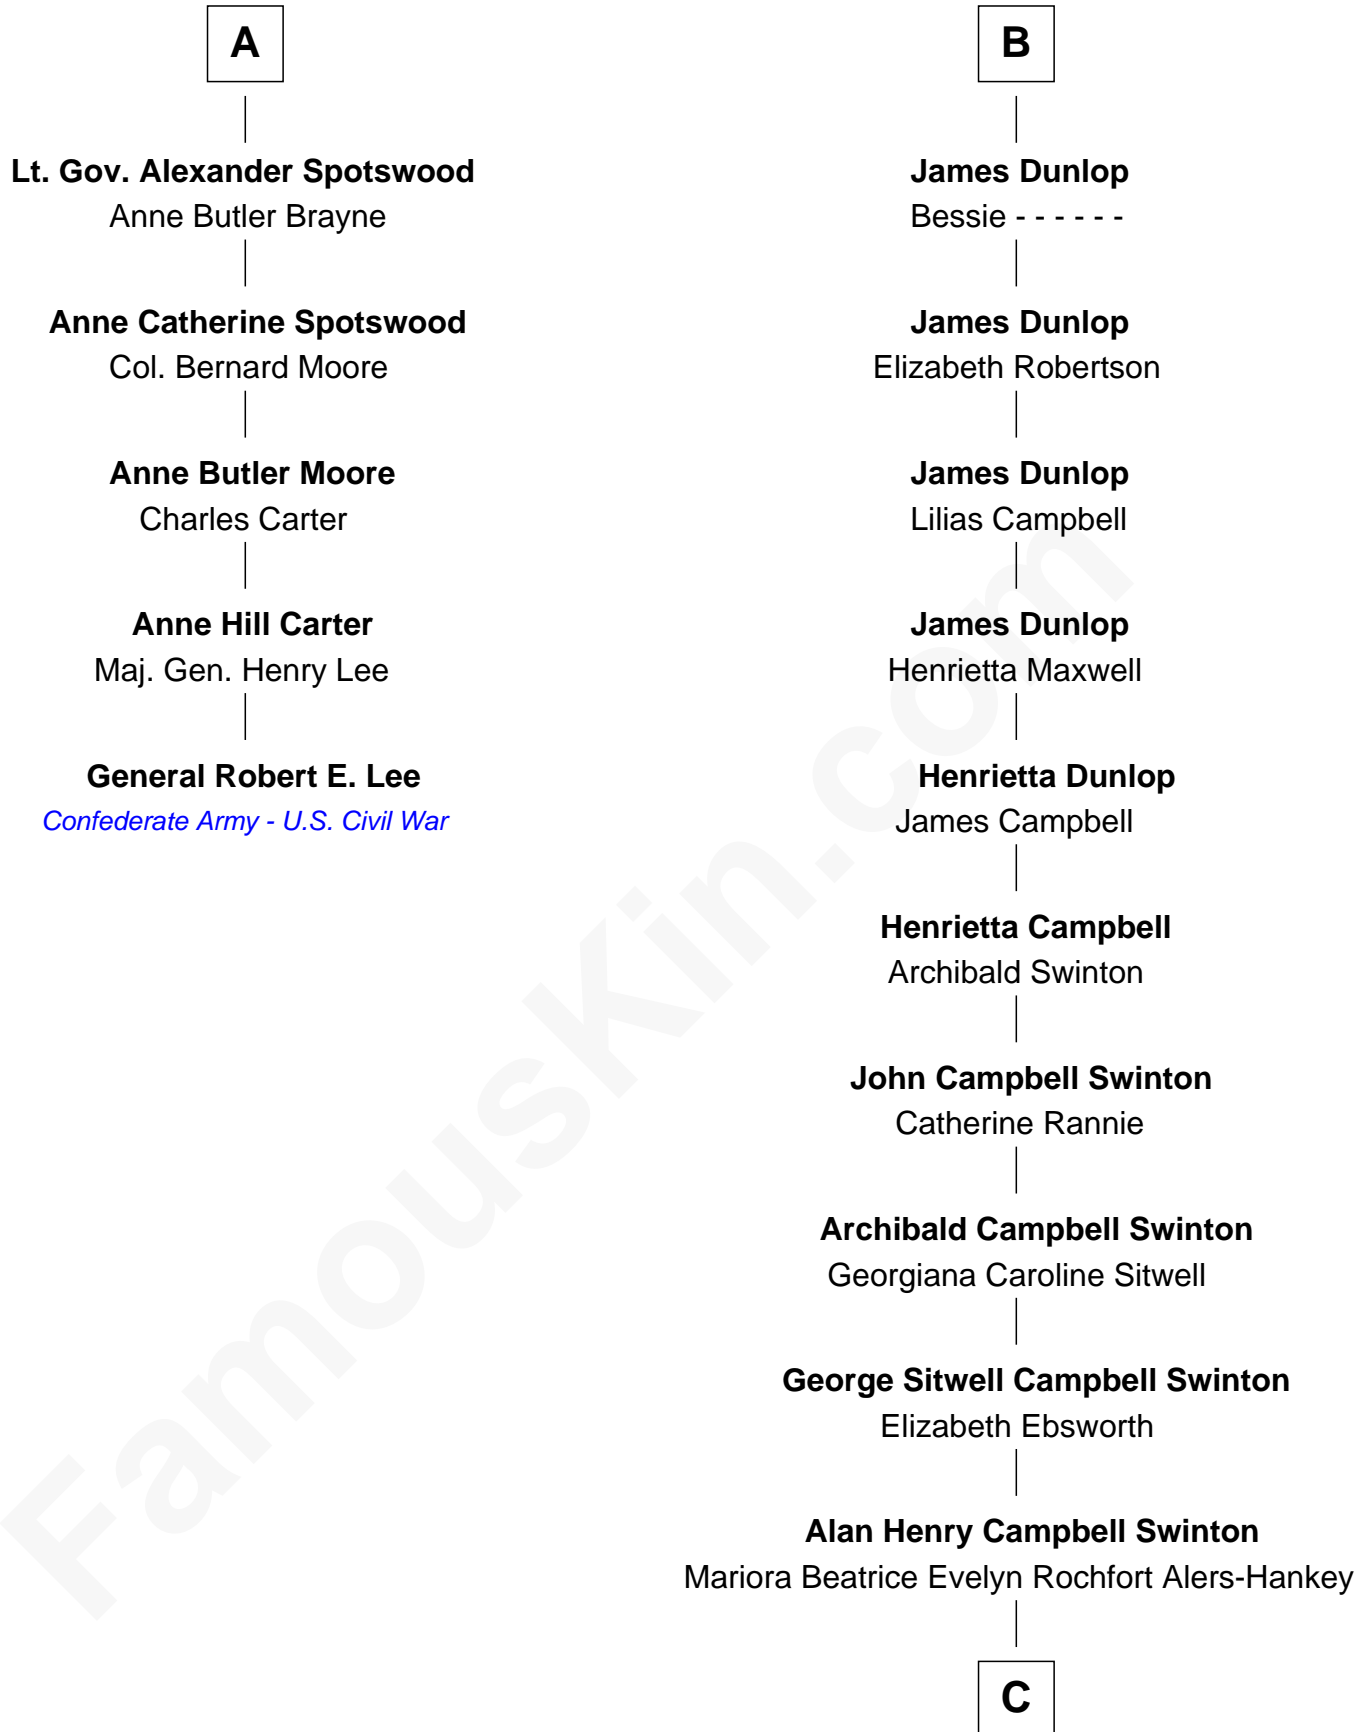

FamousKin.com
Relationship Chart of
General Robert E. Lee
Confederate Army - U.S. Civil War
 11th cousin 7 times removed of

Tilda Swinton
Movie Actress

C

Sir John Swinton
Judith Balfour Killen

Tilda Swinton
Movie Actress

FamousKin.com