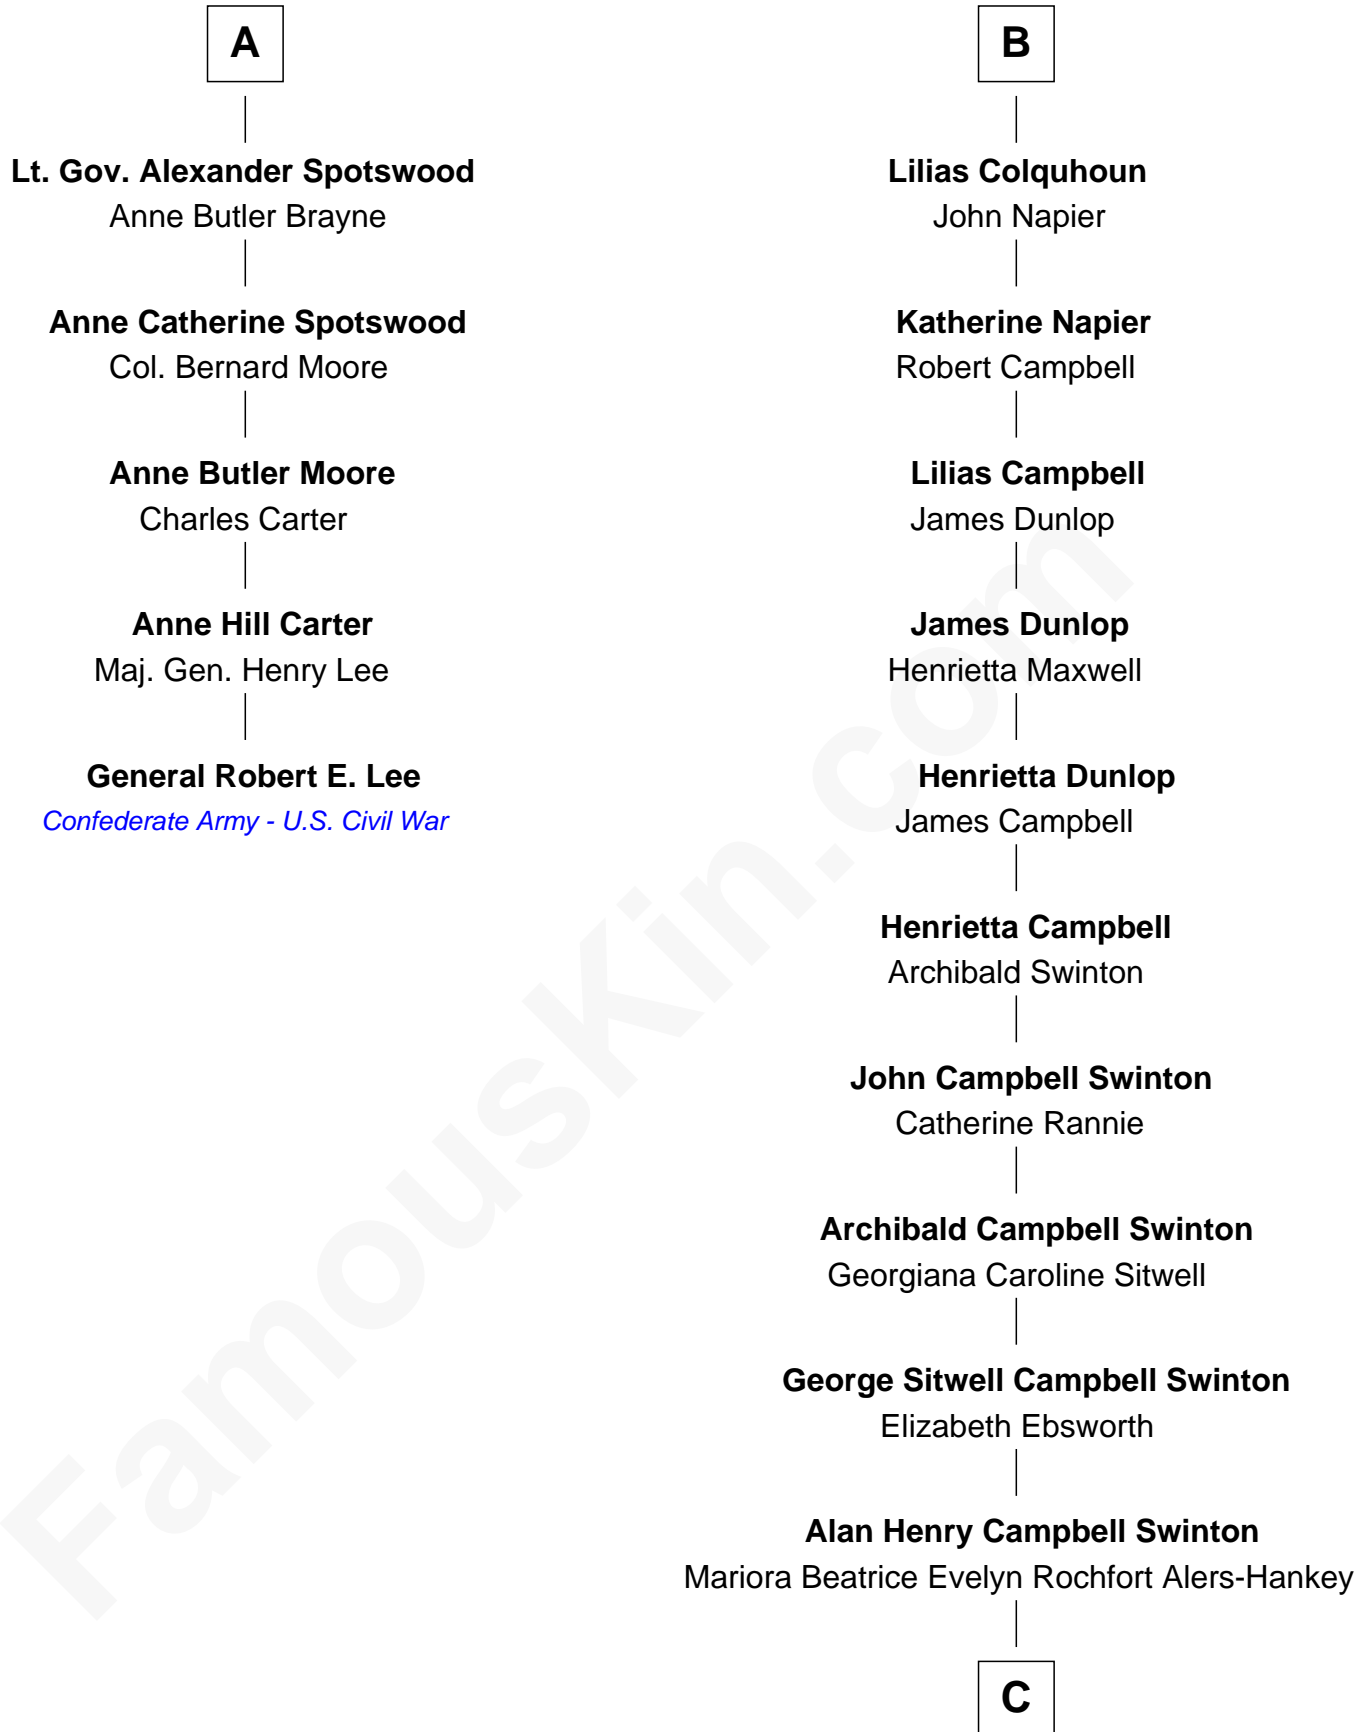

FamousKin.com Relationship Chart of

General Robert E. Lee

Confederate Army - U.S. Civil War

11th cousin 7 times removed of

Tilda Swinton

Movie Actress

Sir James Stewart

Joan Beaufort