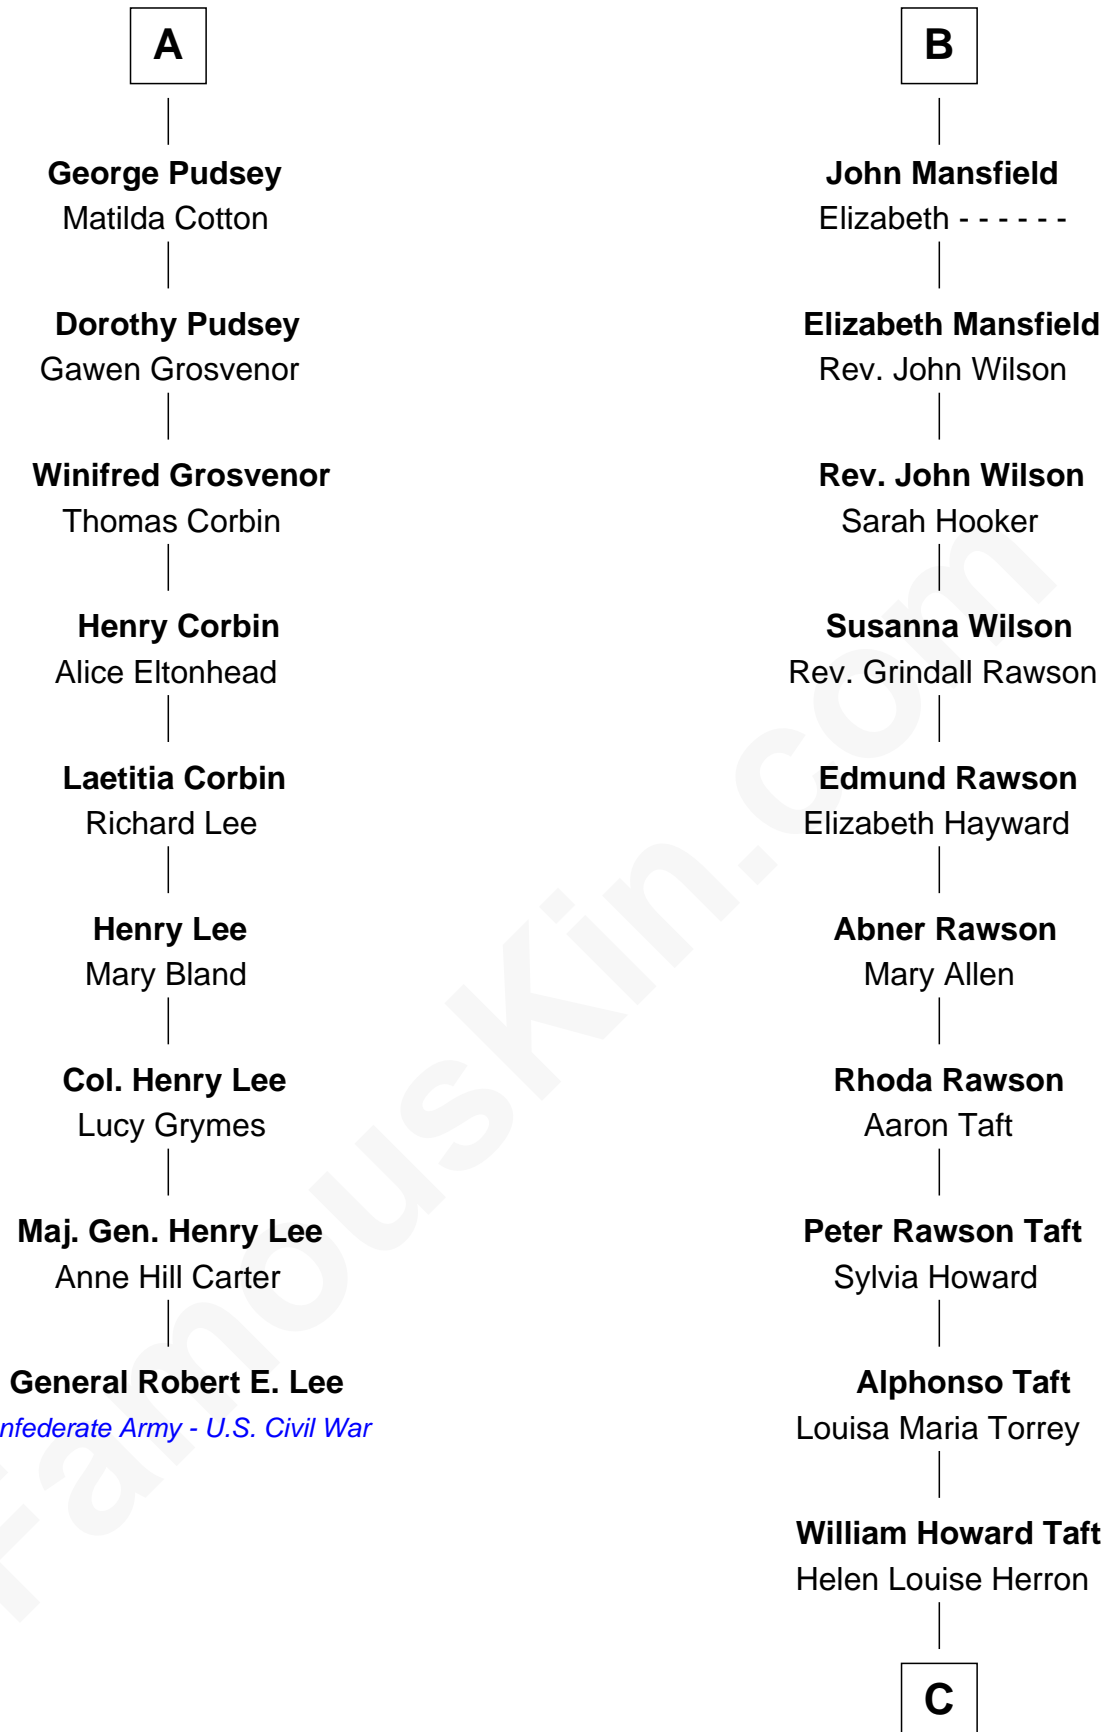

FamousKin.com Relationship Chart of

General Robert E. Lee

Confederate Army - U.S. Civil War

15th cousin 4 times removed of

Bob Taft

67th Governor of Ohio

C

Robert Alphonso Taft
Martha Wheaton Bowers

Robert Alphonso Taft
Blanca Duncan Noël

Bob Taft
67th Governor of Ohio

FamousKin.com