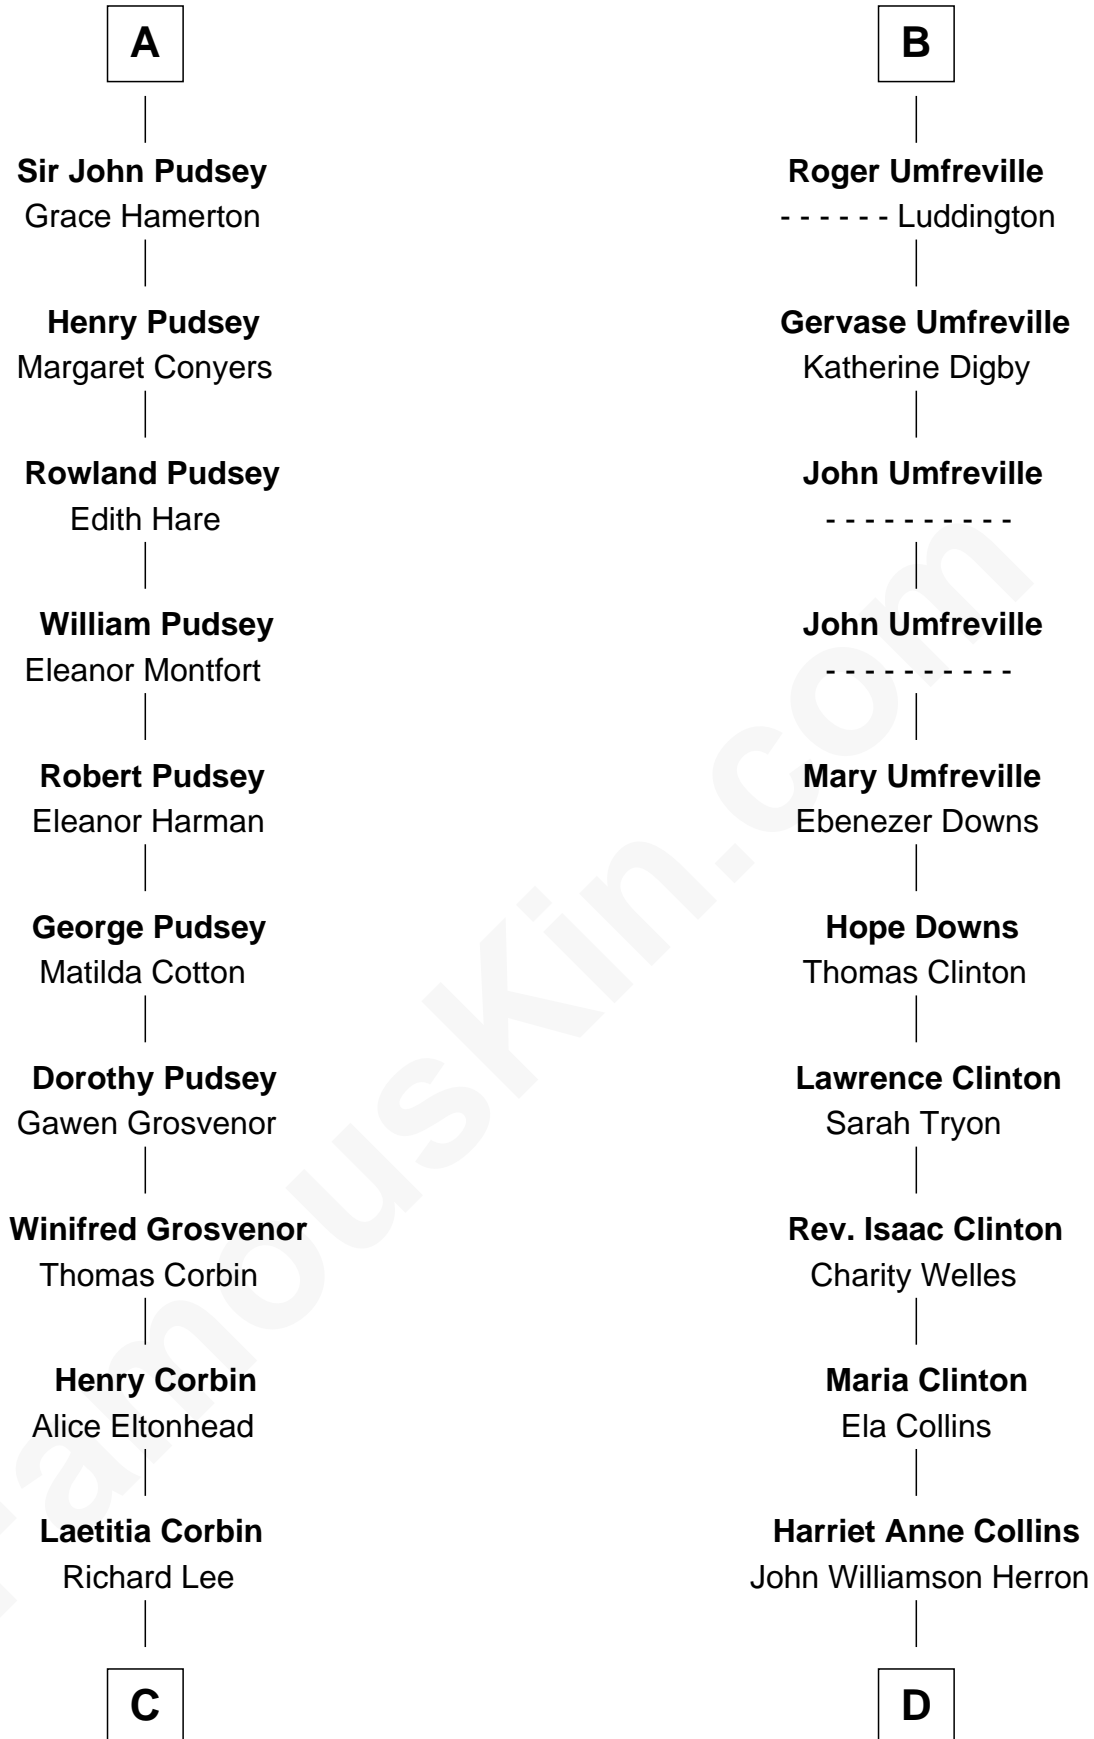

FamousKin.com
Relationship Chart of
General Robert E. Lee
Confederate Army - U.S. Civil War

20th cousin of
Bob Taft
67th Governor of Ohio

C

Henry Lee
Mary Bland

Col. Henry Lee
Lucy Grymes

Maj. Gen. Henry Lee
Anne Hill Carter

General Robert E. Lee
Confederate Army - U.S. Civil War

D

Helen Louise Herron
William Howard Taft

Robert Alphonso Taft
Martha Wheaton Bowers

Robert Alphonso Taft
Blanca Duncan Noël

Bob Taft
67th Governor of Ohio