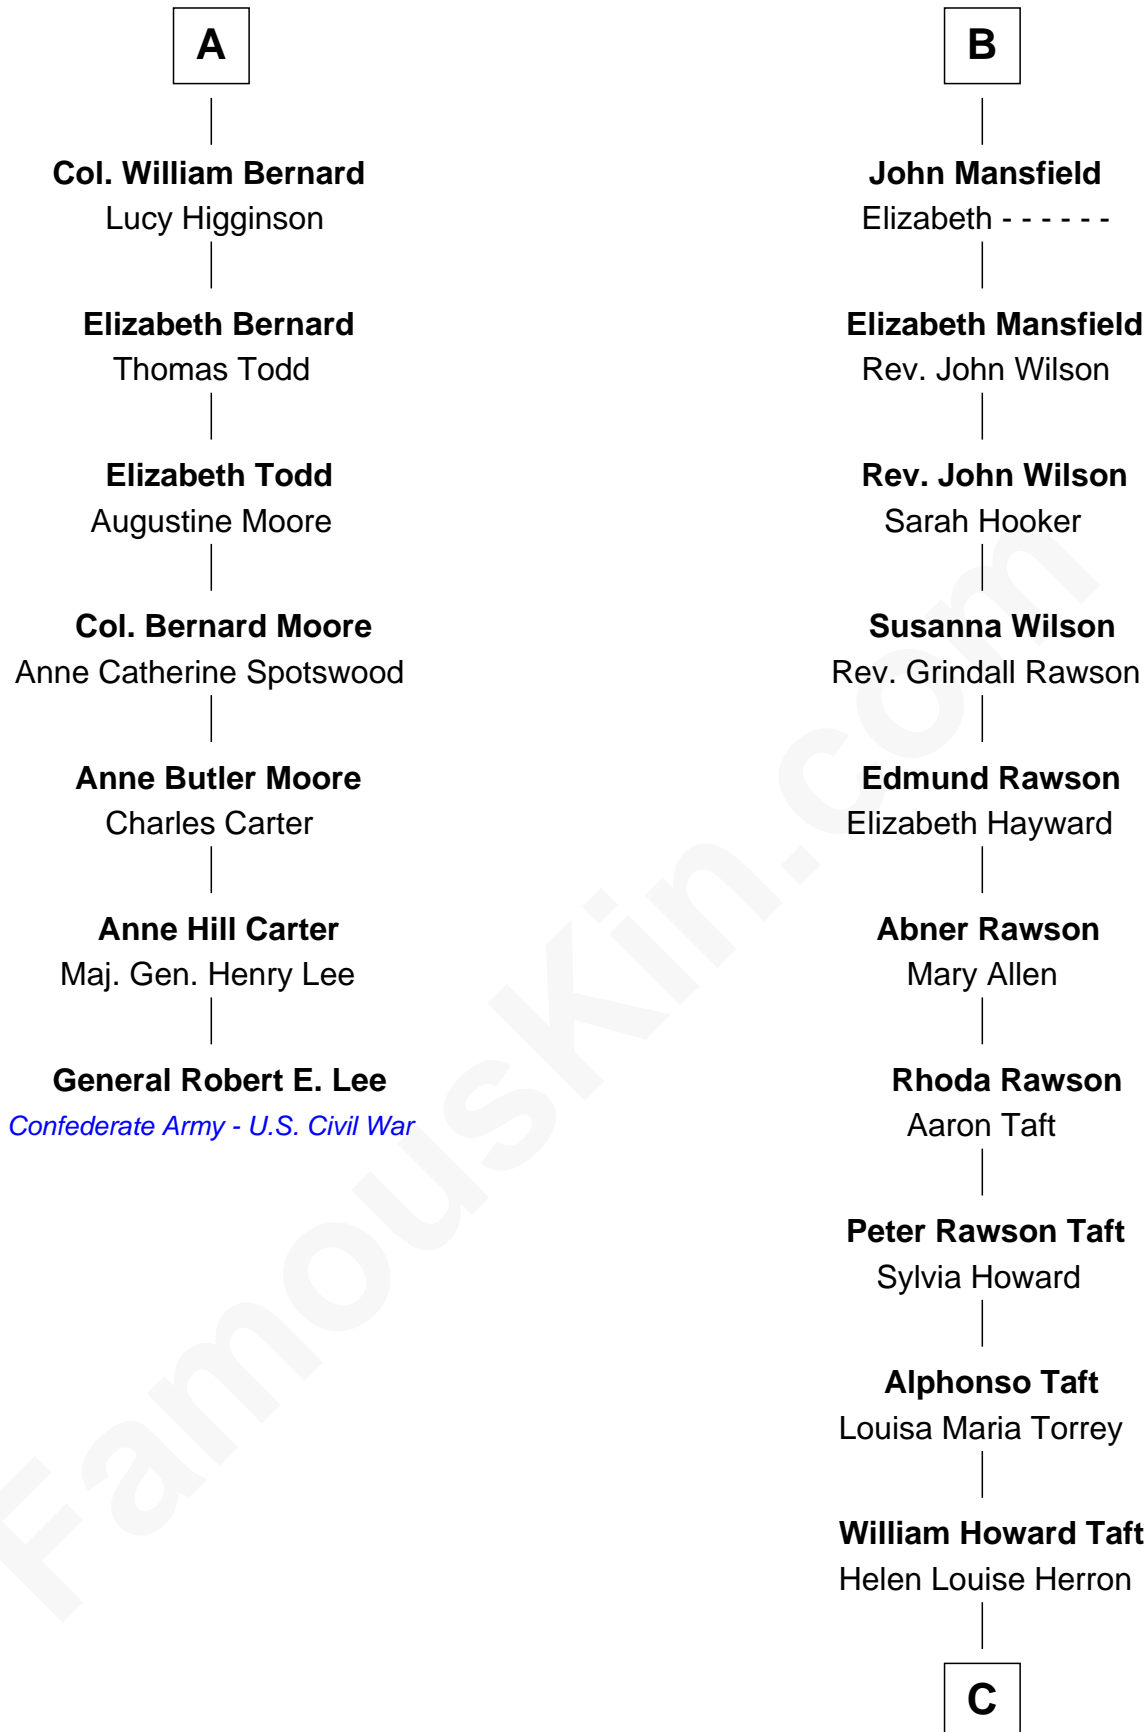

FamousKin.com Relationship Chart of

General Robert E. Lee

Confederate Army - U.S. Civil War

13th cousin 6 times removed of

Bob Taft

67th Governor of Ohio

Margaret de Stafford

Sir Ralph Neville

C

Robert Alphonso Taft
Martha Wheaton Bowers

Robert Alphonso Taft
Blanca Duncan Noël

Bob Taft
67th Governor of Ohio

FamousKin.com