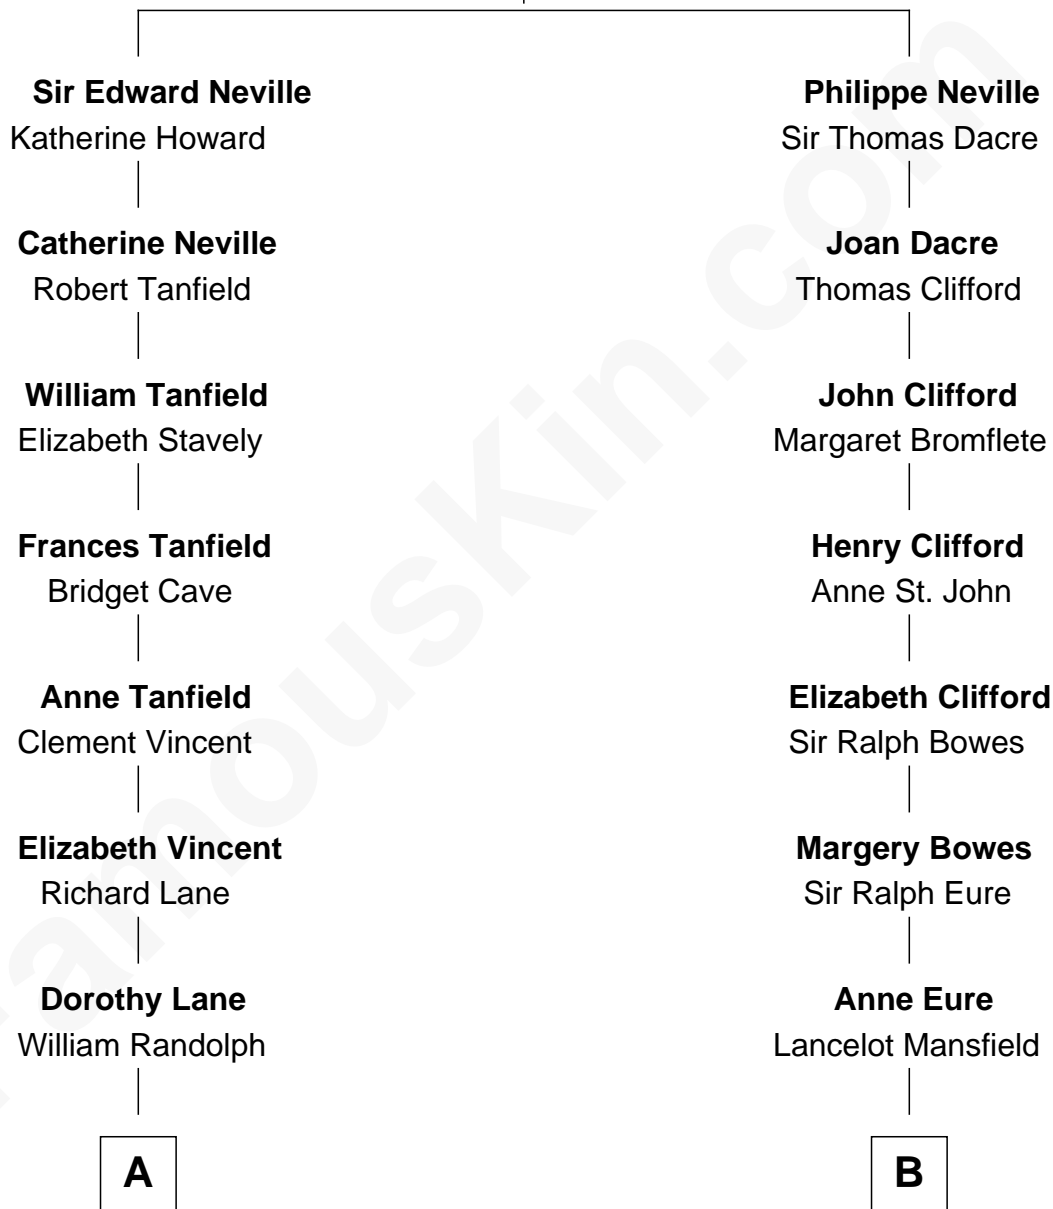

FamousKin.com Relationship Chart of

General Robert E. Lee

Confederate Army - U.S. Civil War

13th cousin 6 times removed of

Bob Taft

67th Governor of Ohio

Sir Ralph Neville

*with wife
Joan Beaufort*

*with wife
Margaret de Stafford*

C

Robert Alphonso Taft
Martha Wheaton Bowers

Robert Alphonso Taft
Blanca Duncan Noël

Bob Taft
67th Governor of Ohio

FamousKin.com