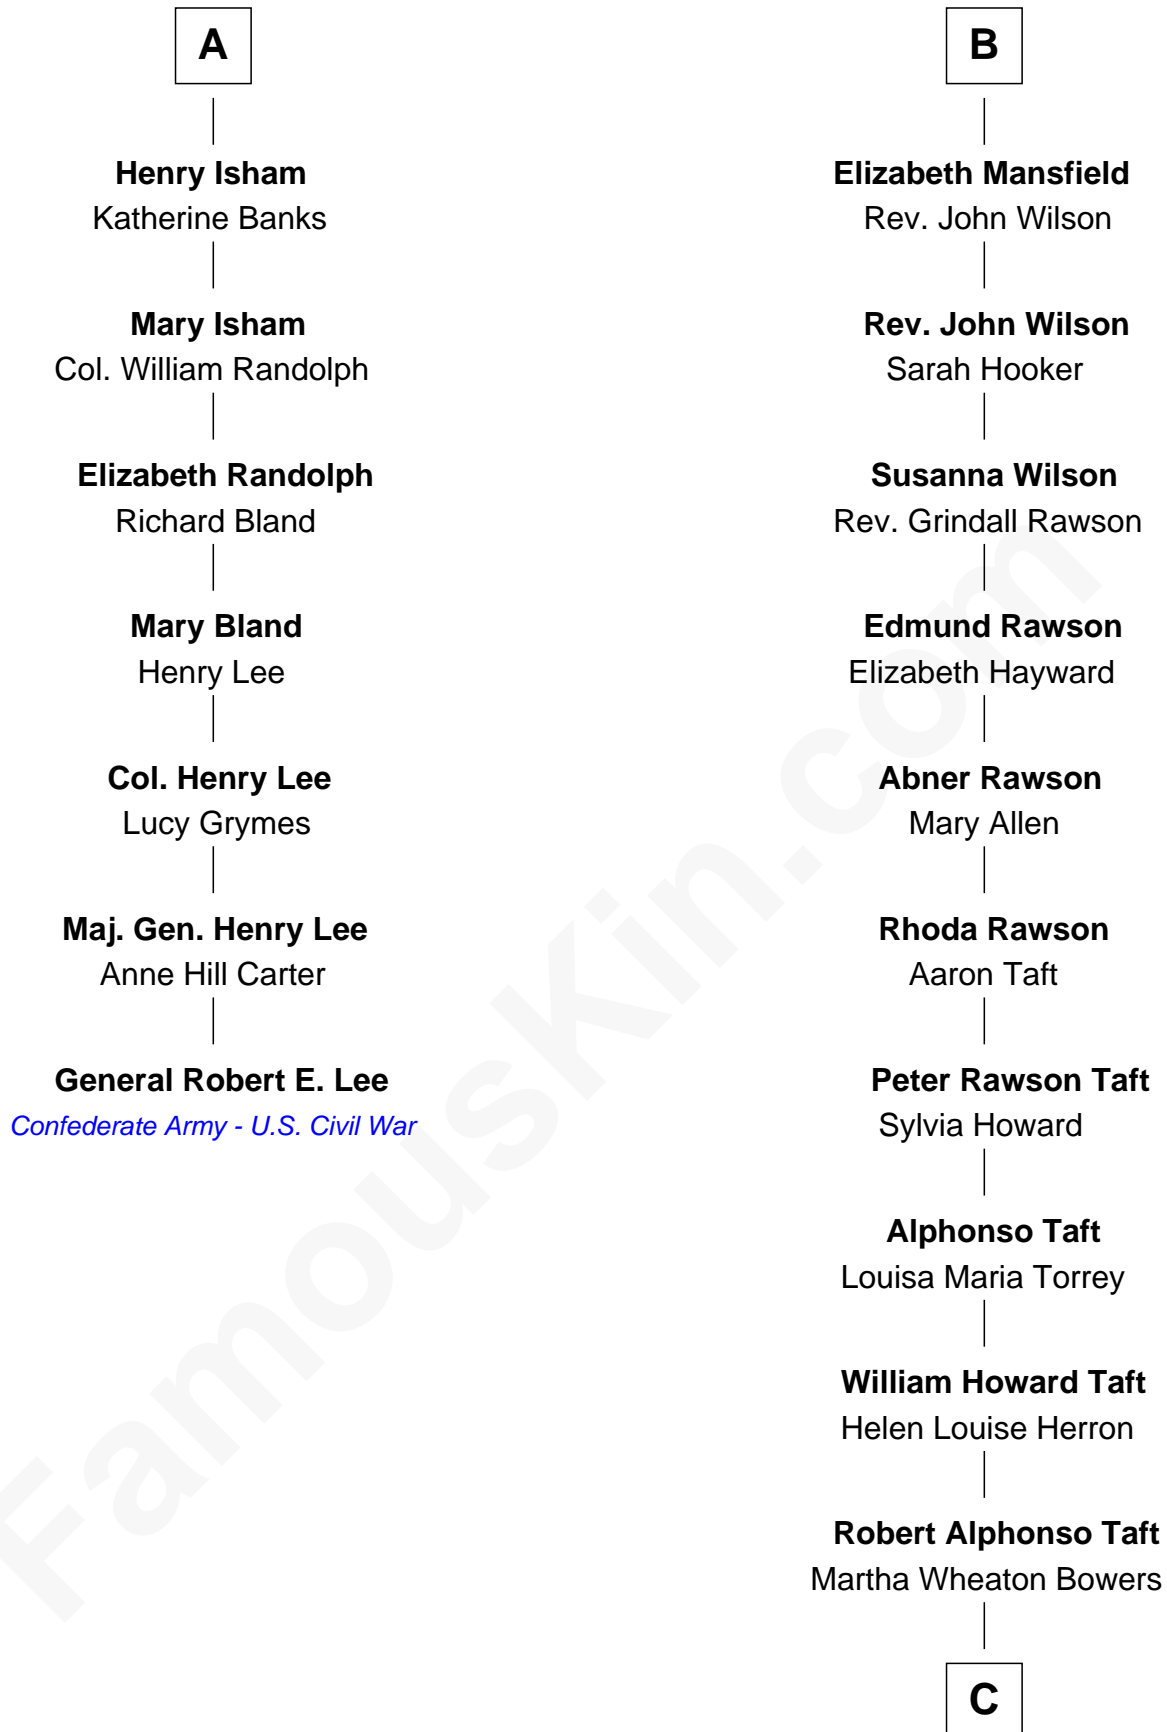

FamousKin.com Relationship Chart of

General Robert E. Lee

Confederate Army - U.S. Civil War

13th cousin 5 times removed of

Bob Taft

67th Governor of Ohio

Sir Roger Wentworth

Margery Despencer

C

Robert Alphonso Taft

Blanca Duncan Noël

Bob Taft

67th Governor of Ohio

FamousKin.com