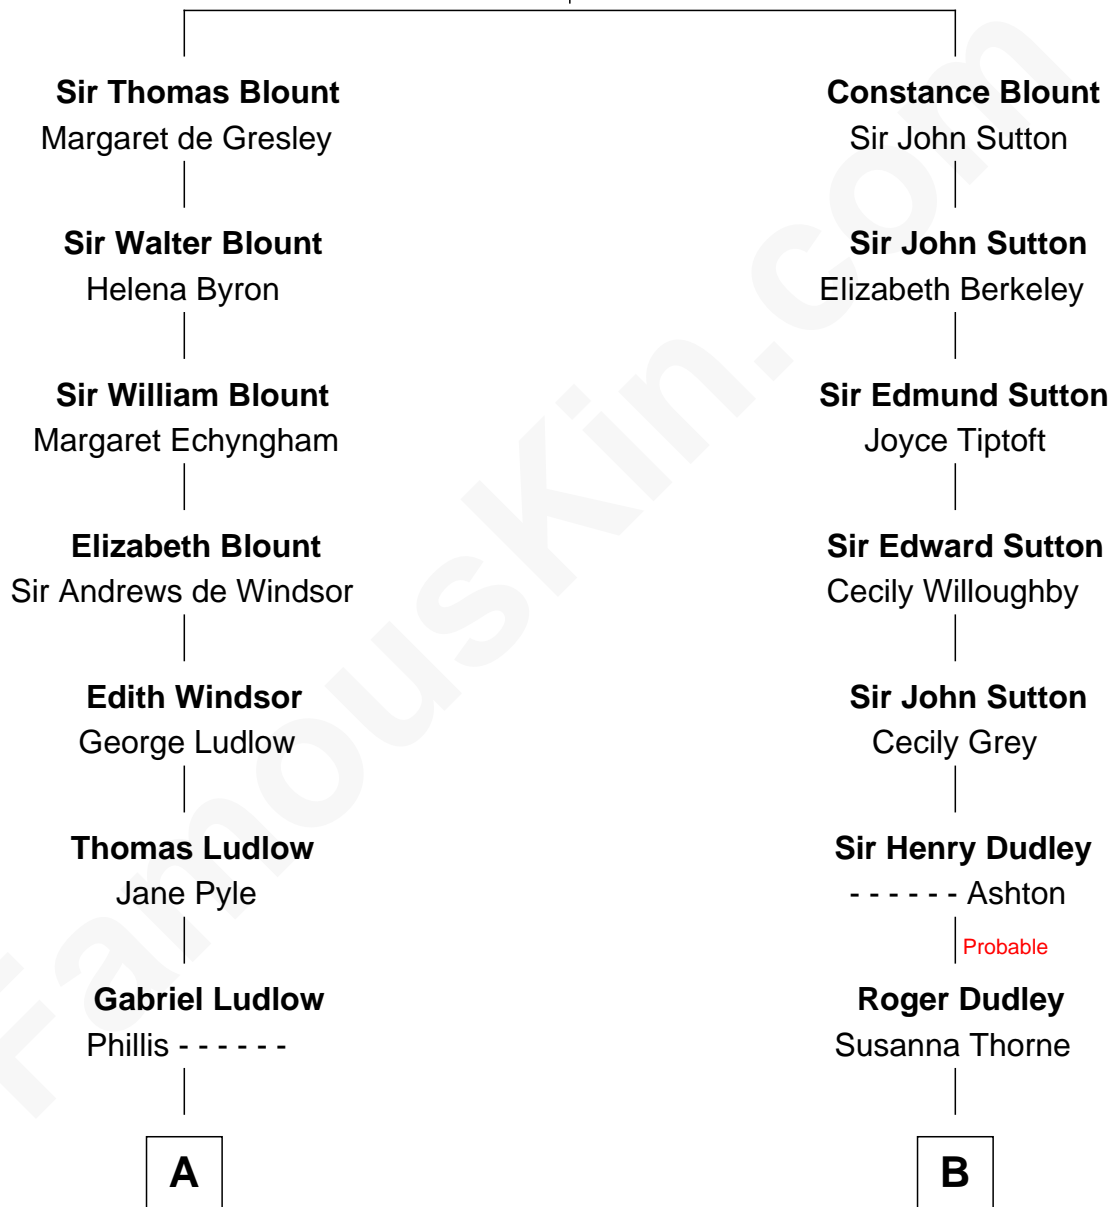

FamousKin.com

Relationship Chart of

General Robert E. Lee

Confederate Army - U.S. Civil War

12th cousin 1 time removed of

Jane (Appleton) Pierce

First Lady of President Franklin Pierce

Sir Walter Blount

Sancha de Ayala

A

Sarah Ludlow
Col. John Carter

Col. Robert Carter
Judith Armistead

John Carter
Elizabeth Hill

Charles Carter
Anne Butler Moore

Anne Hill Carter
Maj. Gen. Henry Lee

General Robert E. Lee
Confederate Army - U.S. Civil War