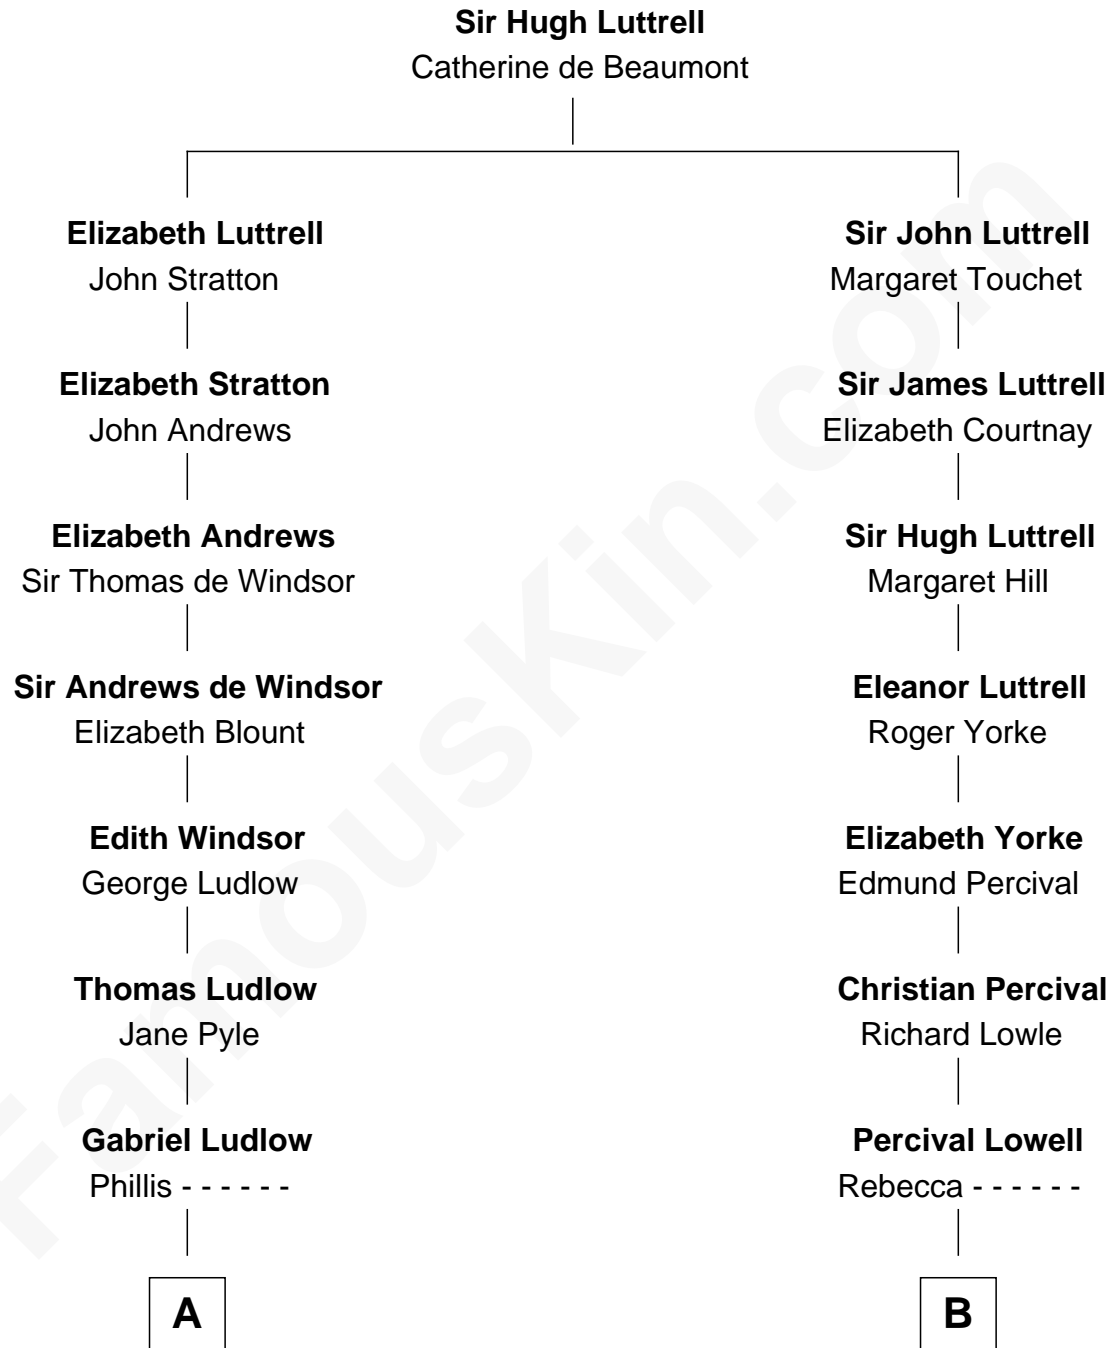

# FamousKin.com Relationship Chart of

**General Robert E. Lee**

*Confederate Army - U.S. Civil War*

12th cousin 1 time removed of

**Jane (Appleton) Pierce**

*First Lady of President Franklin Pierce*

**A**

**Sarah Ludlow**  
Col. John Carter

**Col. Robert Carter**  
Judith Armistead

**John Carter**  
Elizabeth Hill

**Charles Carter**  
Anne Butler Moore

**Anne Hill Carter**  
Maj. Gen. Henry Lee

**General Robert E. Lee**  
*Confederate Army - U.S. Civil War*