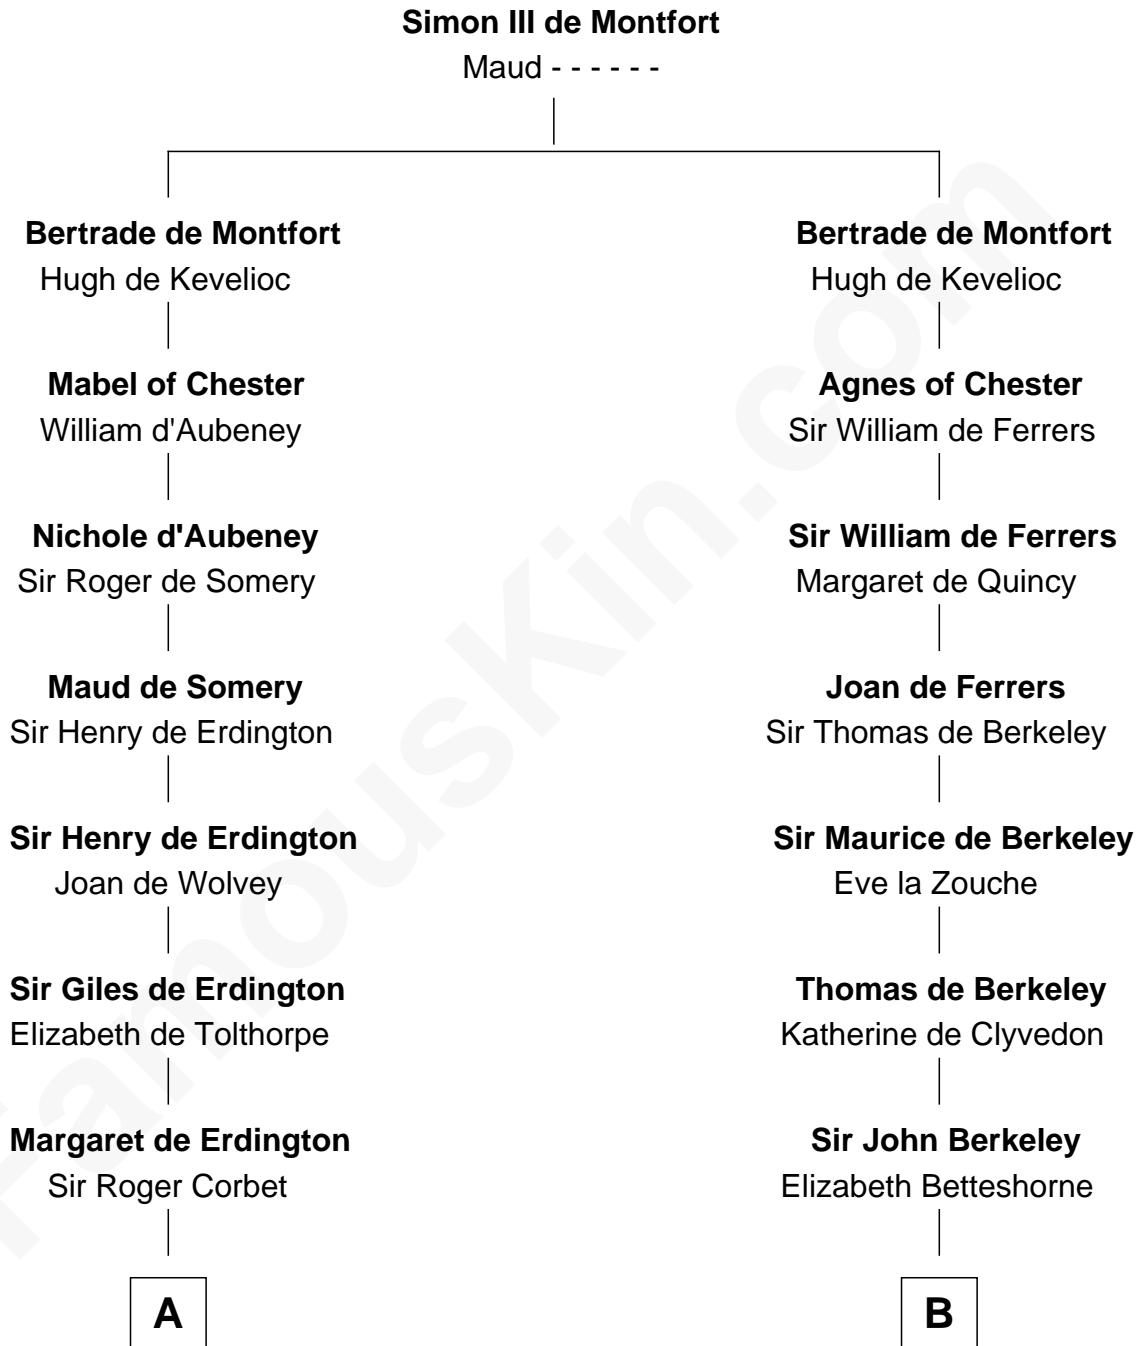

## Relationship Chart of

**General Robert E. Lee**

*Confederate Army - U.S. Civil War*

19th cousin 2 times removed of

**Jane (Appleton) Pierce**

*First Lady of President Franklin Pierce*

**C**

**Laetitia Corbin**

Richard Lee

**Henry Lee**

Mary Bland

**Col. Henry Lee**

Lucy Grymes

**Maj. Gen. Henry Lee**

Anne Hill Carter

**General Robert E. Lee**