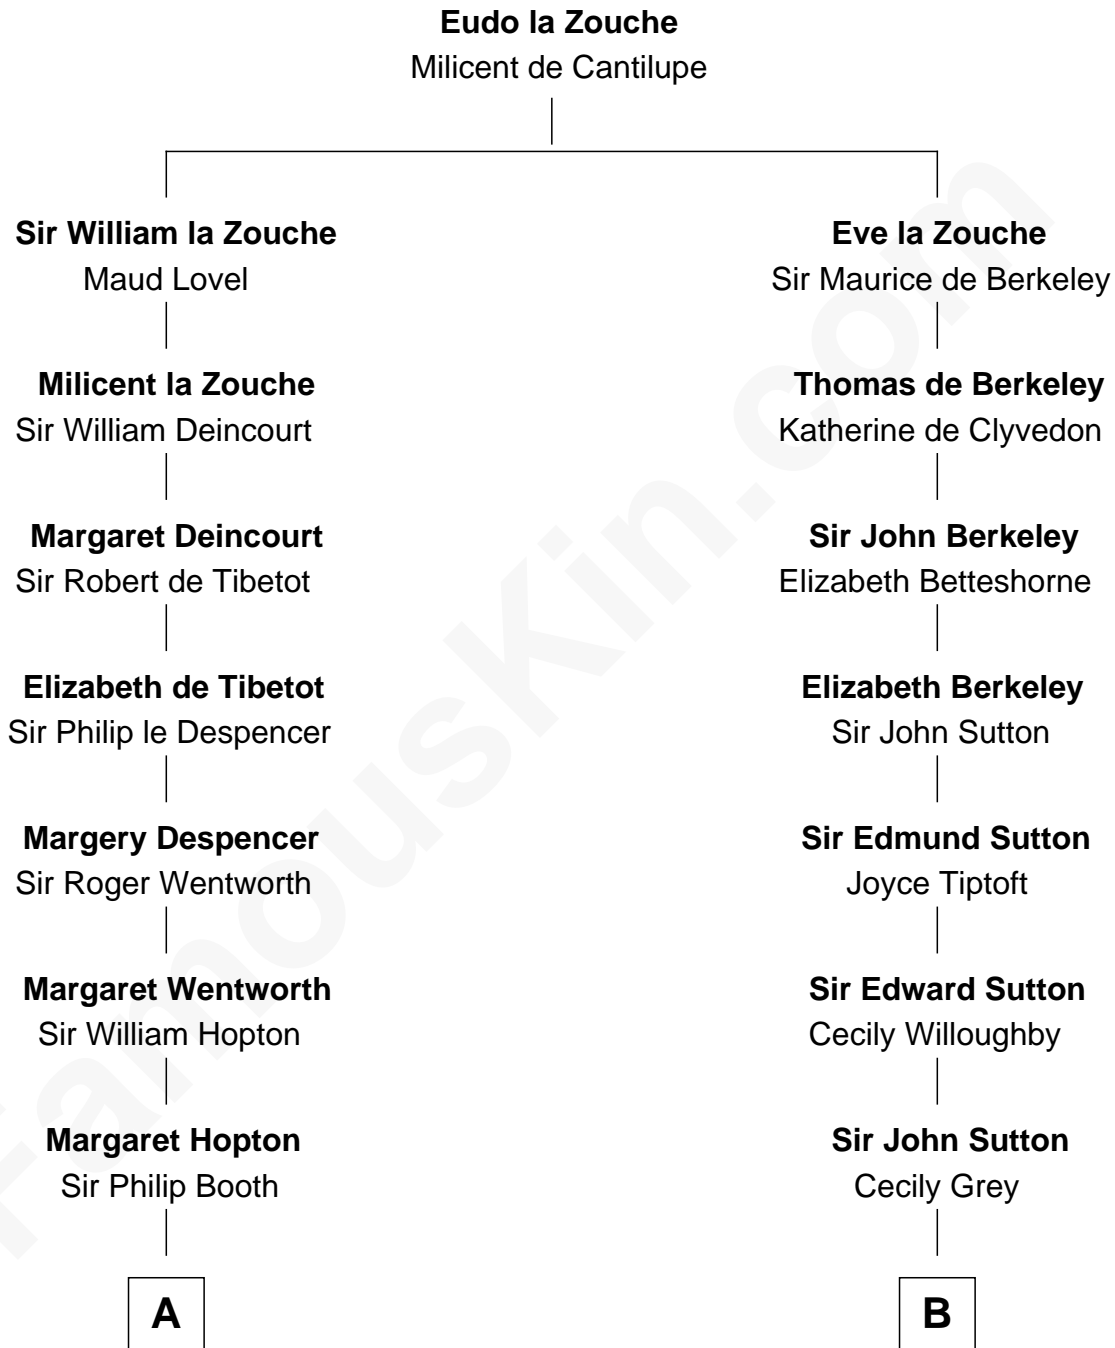

# FamousKin.com Relationship Chart of

**General Robert E. Lee**

*Confederate Army - U.S. Civil War*

15th cousin 3 times removed of

**Jane (Appleton) Pierce**

*First Lady of President Franklin Pierce*

C

—  
**Maj. Gen. Henry Lee**

Anne Hill Carter

—  
**General Robert E. Lee**

*Confederate Army - U.S. Civil War*

FamousKin.com