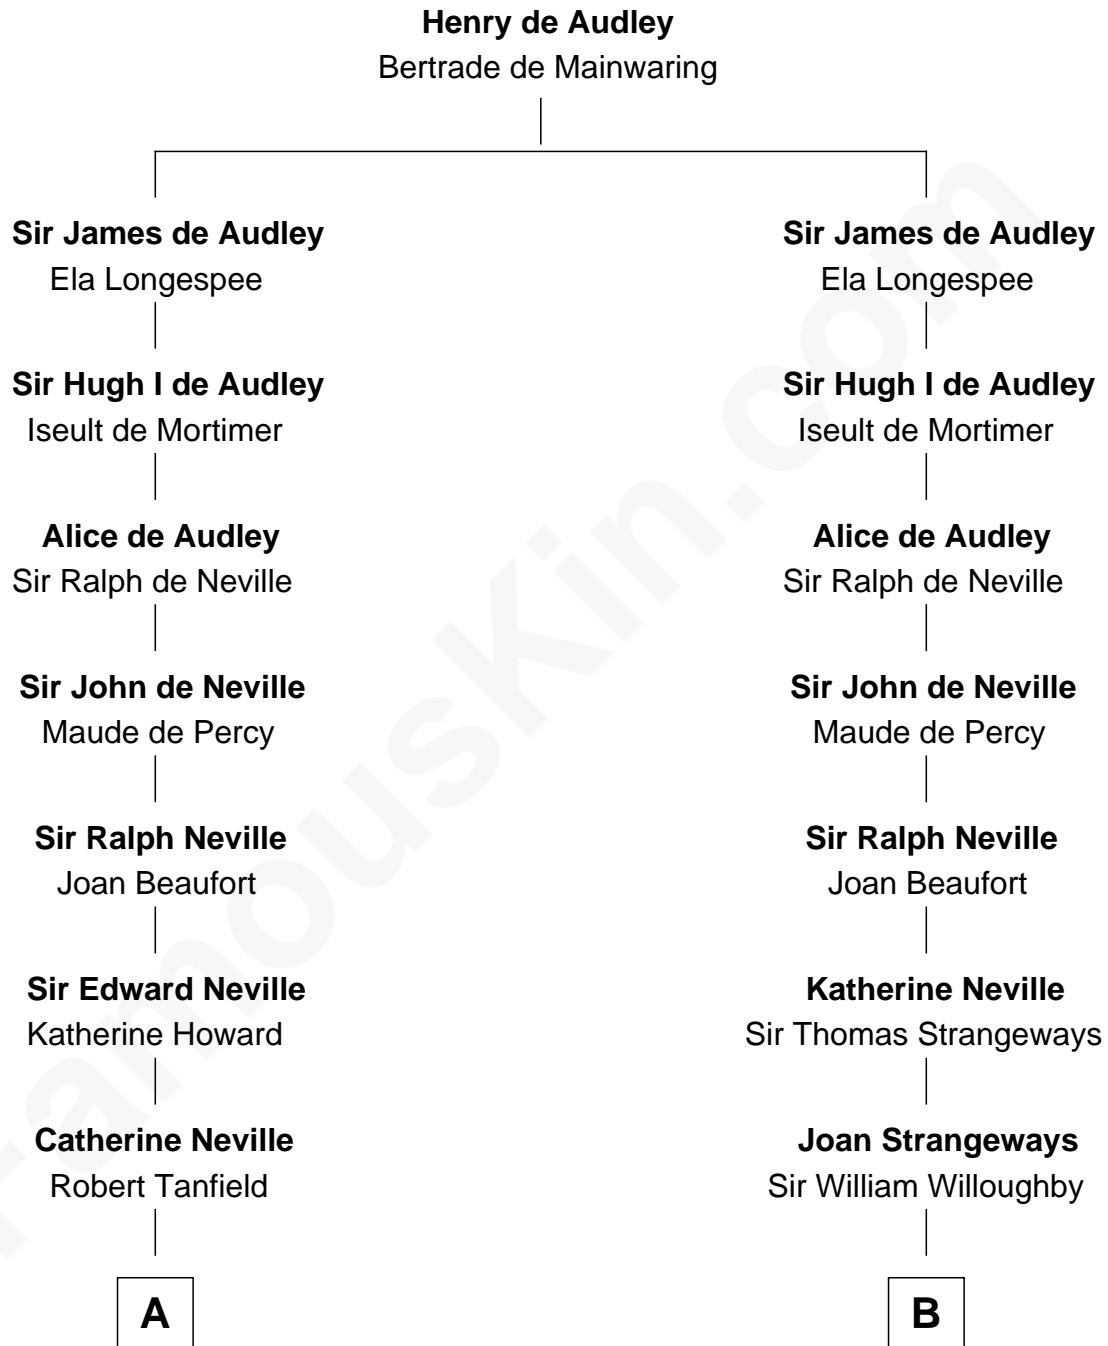

FamousKin.com

Relationship Chart of

General Robert E. Lee

Confederate Army - U.S. Civil War

17th cousin 1 time removed of

Jane (Appleton) Pierce

First Lady of President Franklin Pierce

C

—
Maj. Gen. Henry Lee

Anne Hill Carter

—
General Robert E. Lee

Confederate Army - U.S. Civil War

FamousKin.com