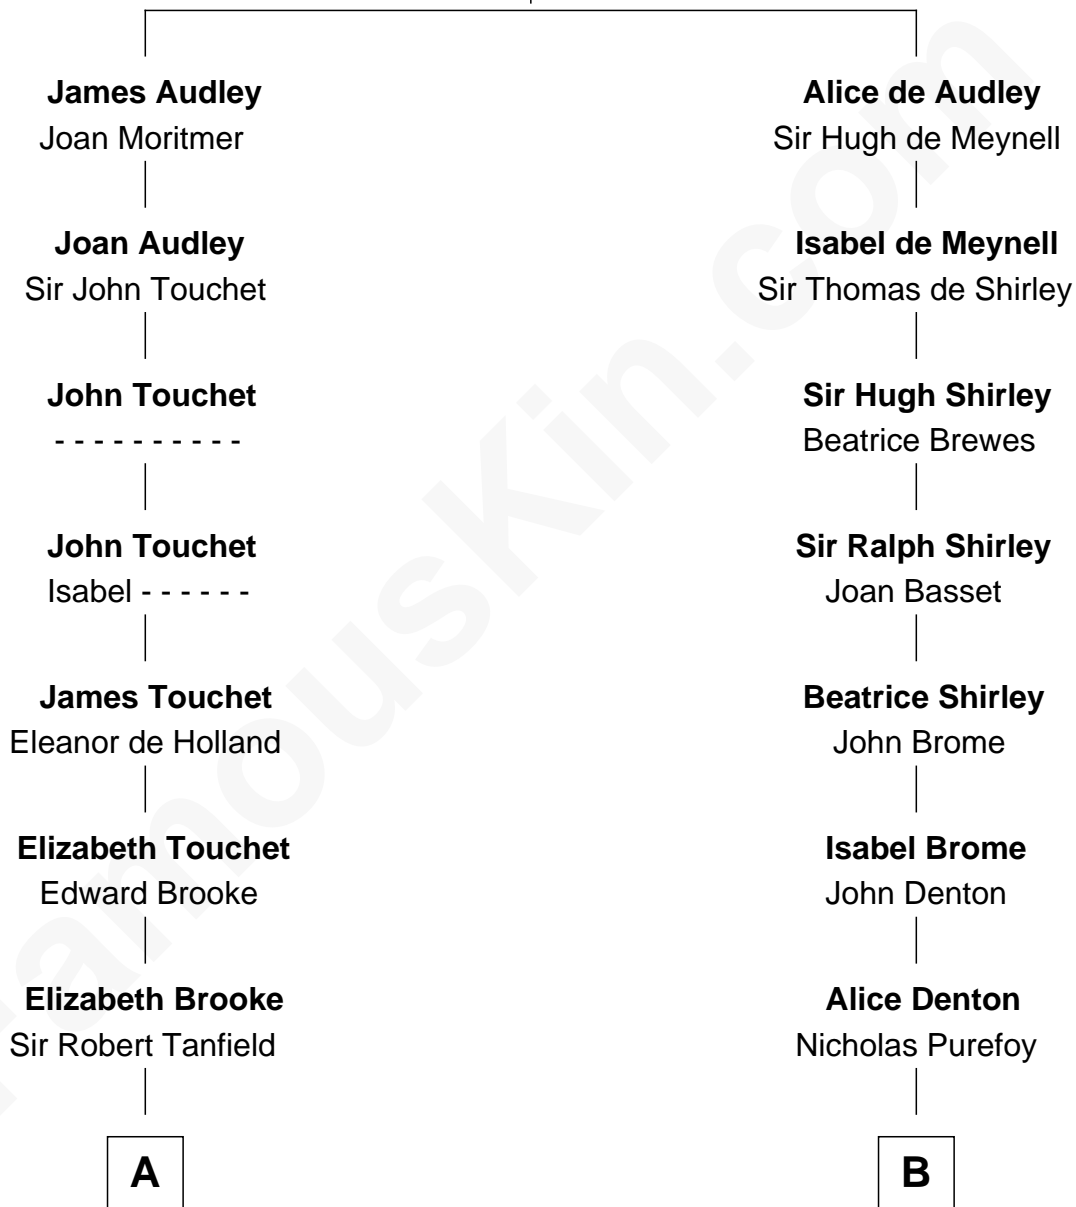

FamousKin.com Relationship Chart of

General Robert E. Lee

Confederate Army - U.S. Civil War

16th cousin 3 times removed of

Jane (Appleton) Pierce

First Lady of President Franklin Pierce

Sir Nicholas Audley

Joan Martin

C

Col. Henry Lee

Lucy Grymes

Maj. Gen. Henry Lee

Anne Hill Carter

General Robert E. Lee

Confederate Army - U.S. Civil War

FamousKin.com